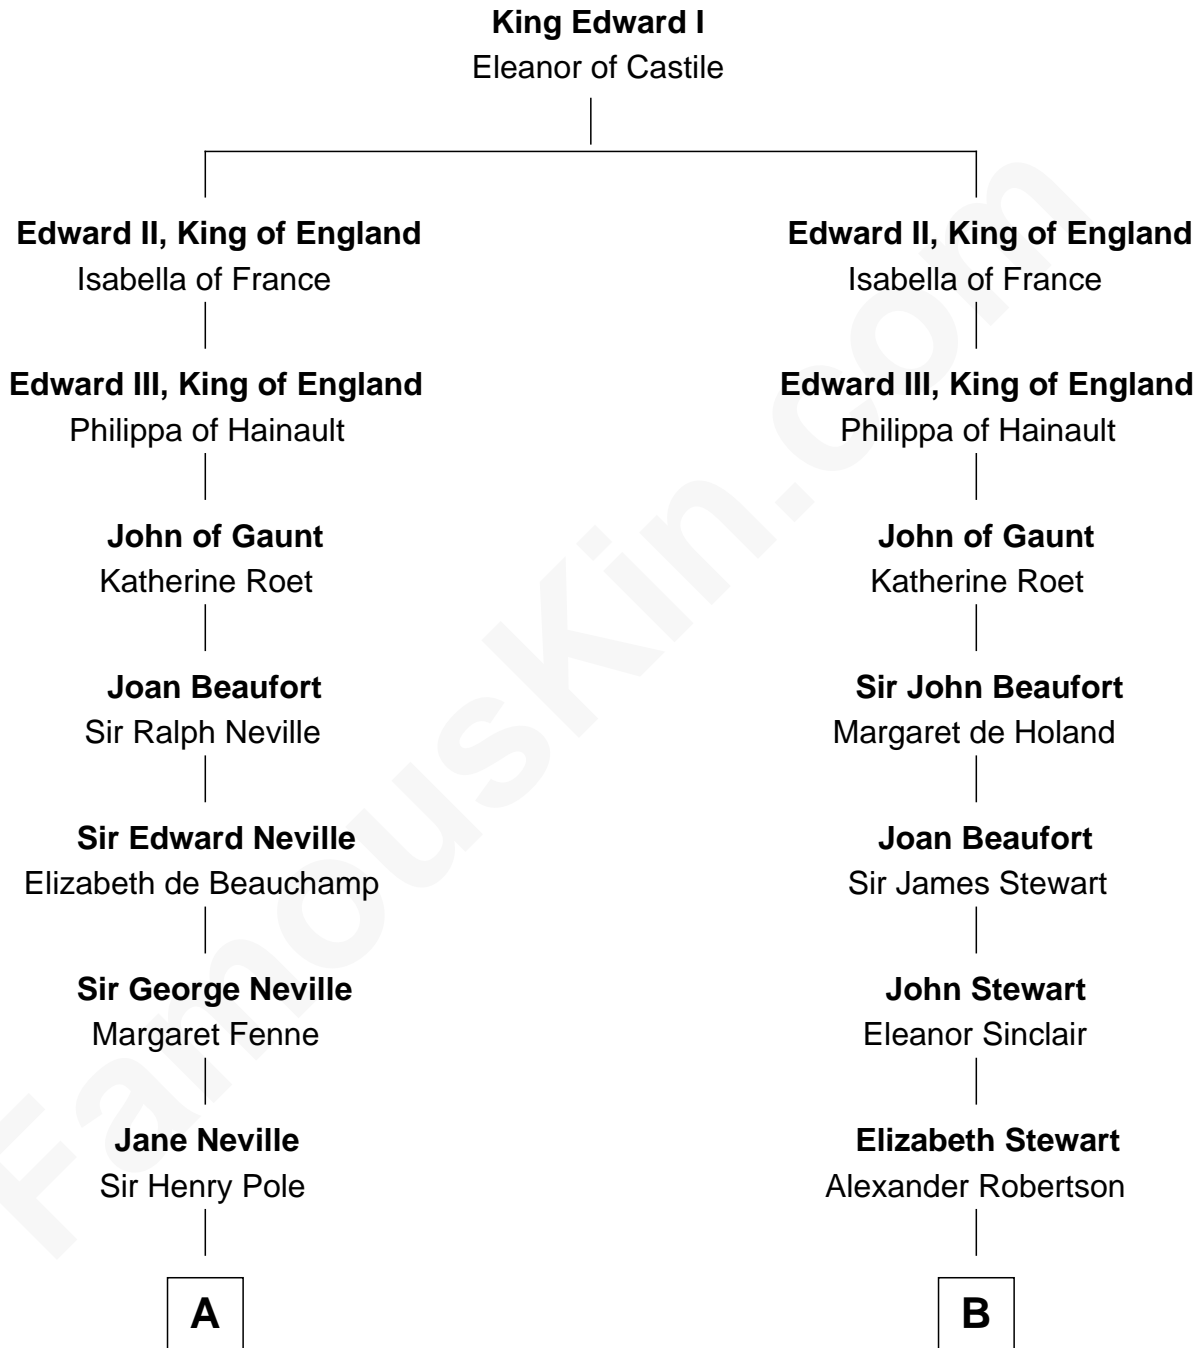

FamousKin.com Relationship Chart of

Princess Diana

Princess of Wales

13th cousin 7 times removed of

Patrick Henry

1st and 6th Governor of Virginia

C

—
Charles Robert Spencer

Margaret Baring

—
Albert Edward John Spencer

Cynthia Elinor Beatrix Hamilton

—
Edward John Spencer

Frances Ruth Burke Roche

—
Princess Diana

Princess of Wales

FamousKin.com