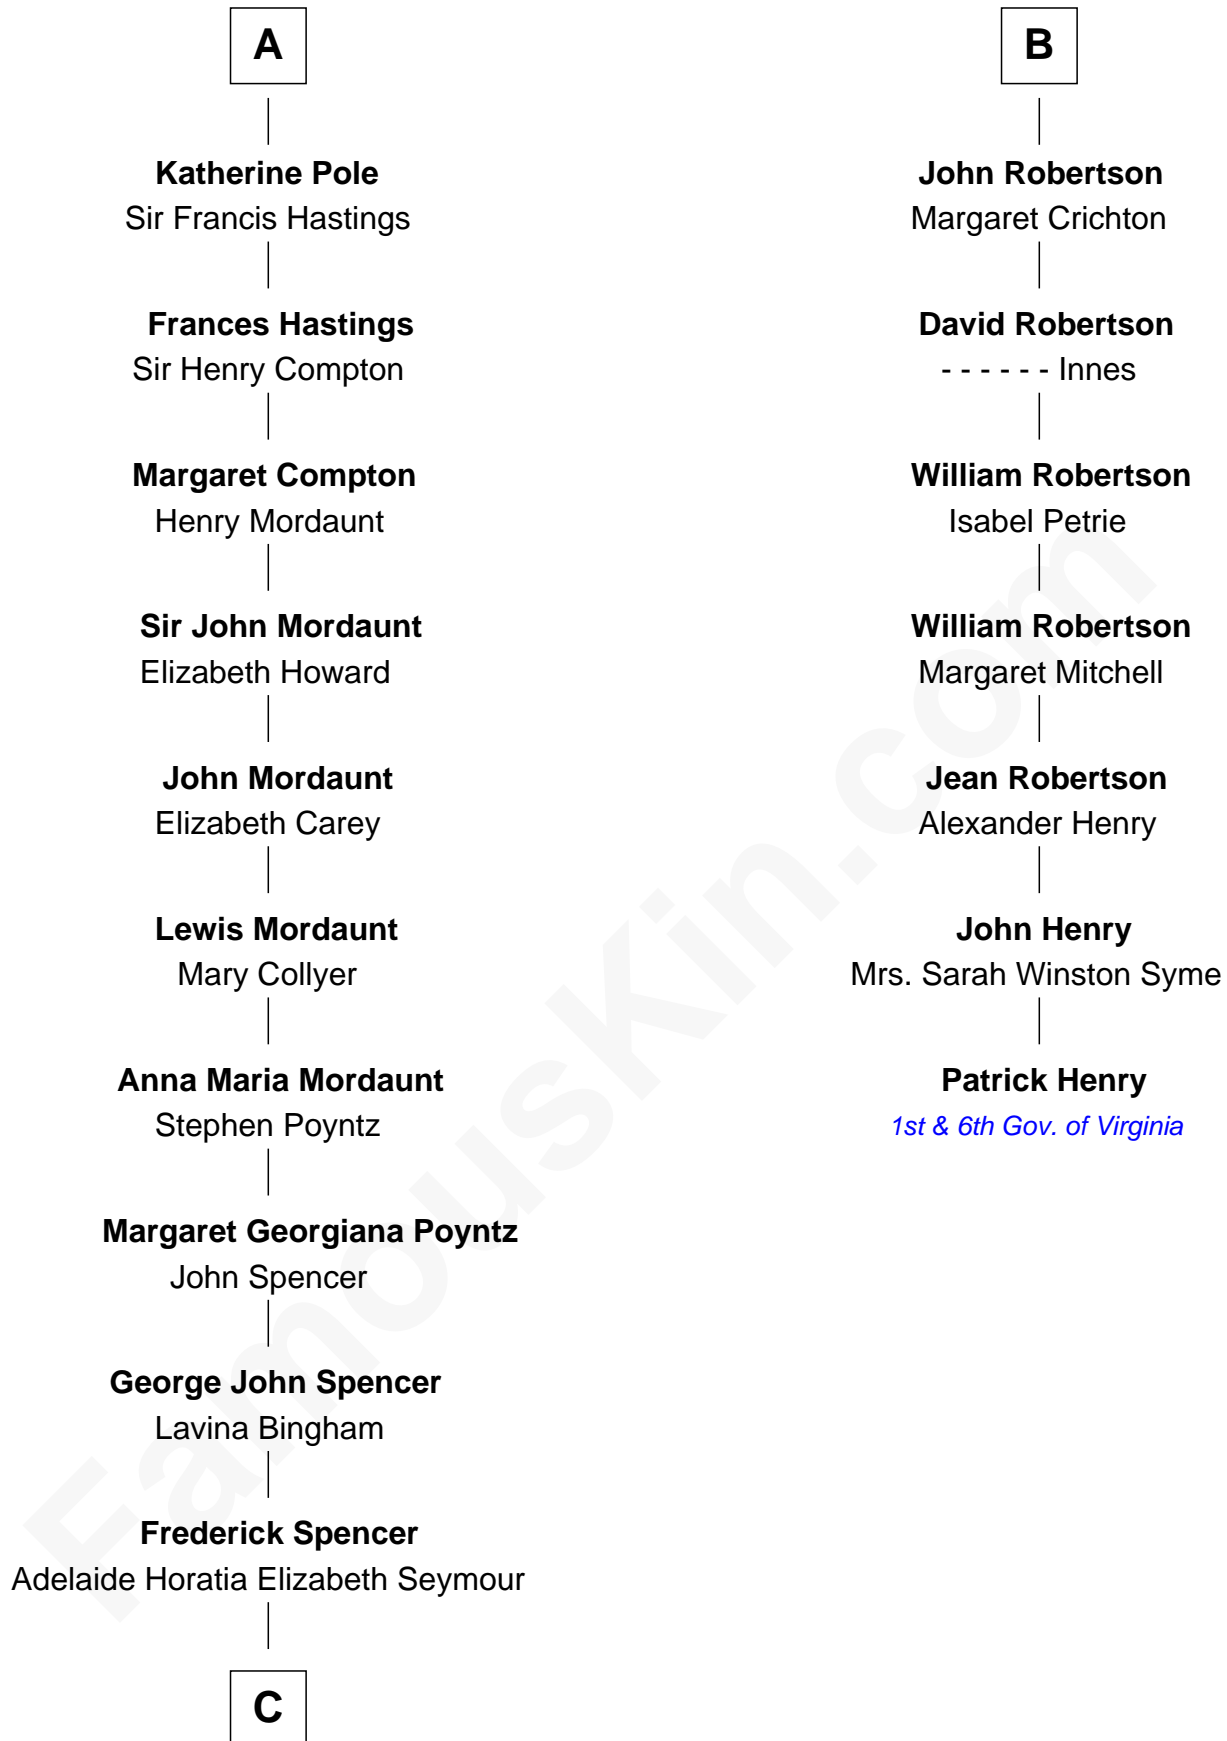

FamousKin.com Relationship Chart of

Princess Diana

Princess of Wales

13th cousin 7 times removed of

Patrick Henry

1st and 6th Governor of Virginia

C

—
Charles Robert Spencer

Margaret Baring

—
Albert Edward John Spencer

Cynthia Elinor Beatrix Hamilton

—
Edward John Spencer

Frances Ruth Burke Roche

—
Princess Diana

Princess of Wales

FamousKin.com