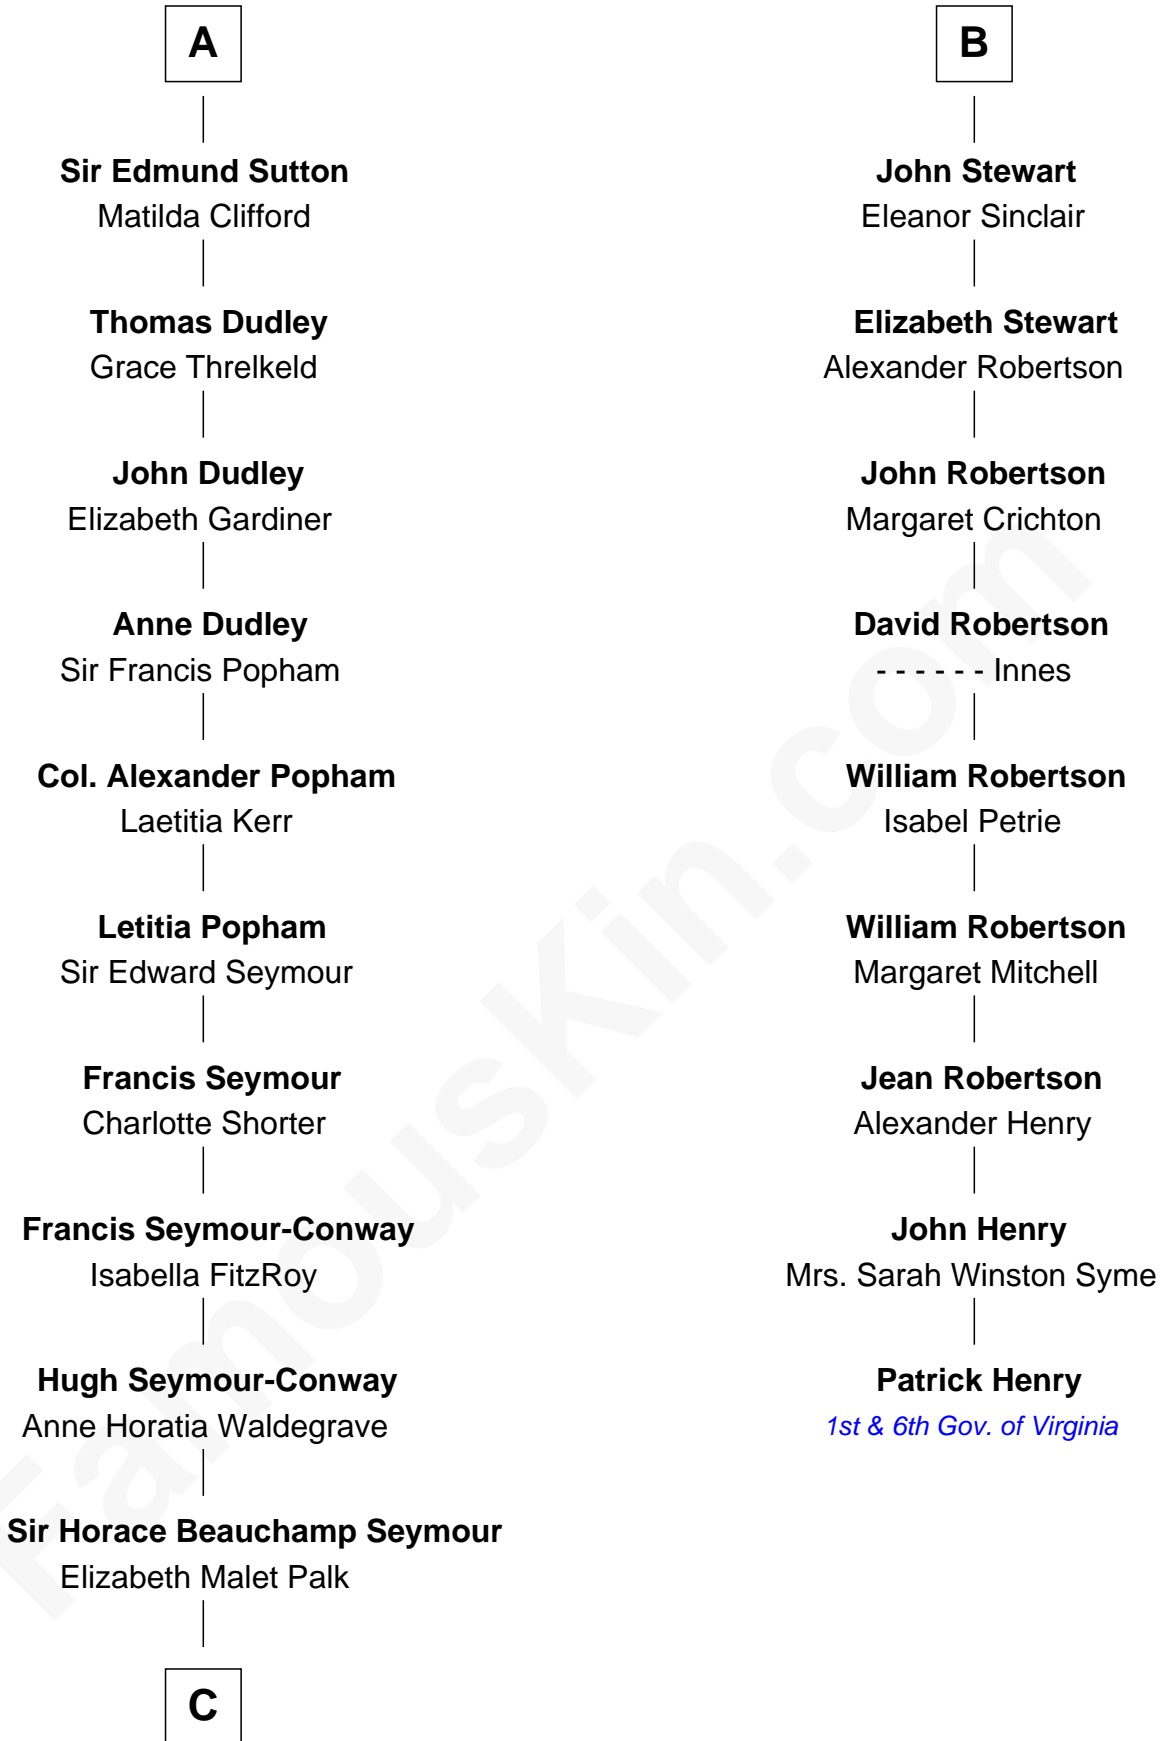

FamousKin.com Relationship Chart of Princess Diana *Princess of Wales*

15th cousin 6 times removed of
Patrick Henry
1st and 6th Governor of Virginia

C

—
Adelaide Horatia Elizabeth Seymour

Frederick Spencer

—
Charles Robert Spencer

Margaret Baring

—
Albert Edward John Spencer

Cynthia Elinor Beatrix Hamilton

—
Edward John Spencer

Frances Ruth Burke Roche

—
Princess Diana

Princess of Wales