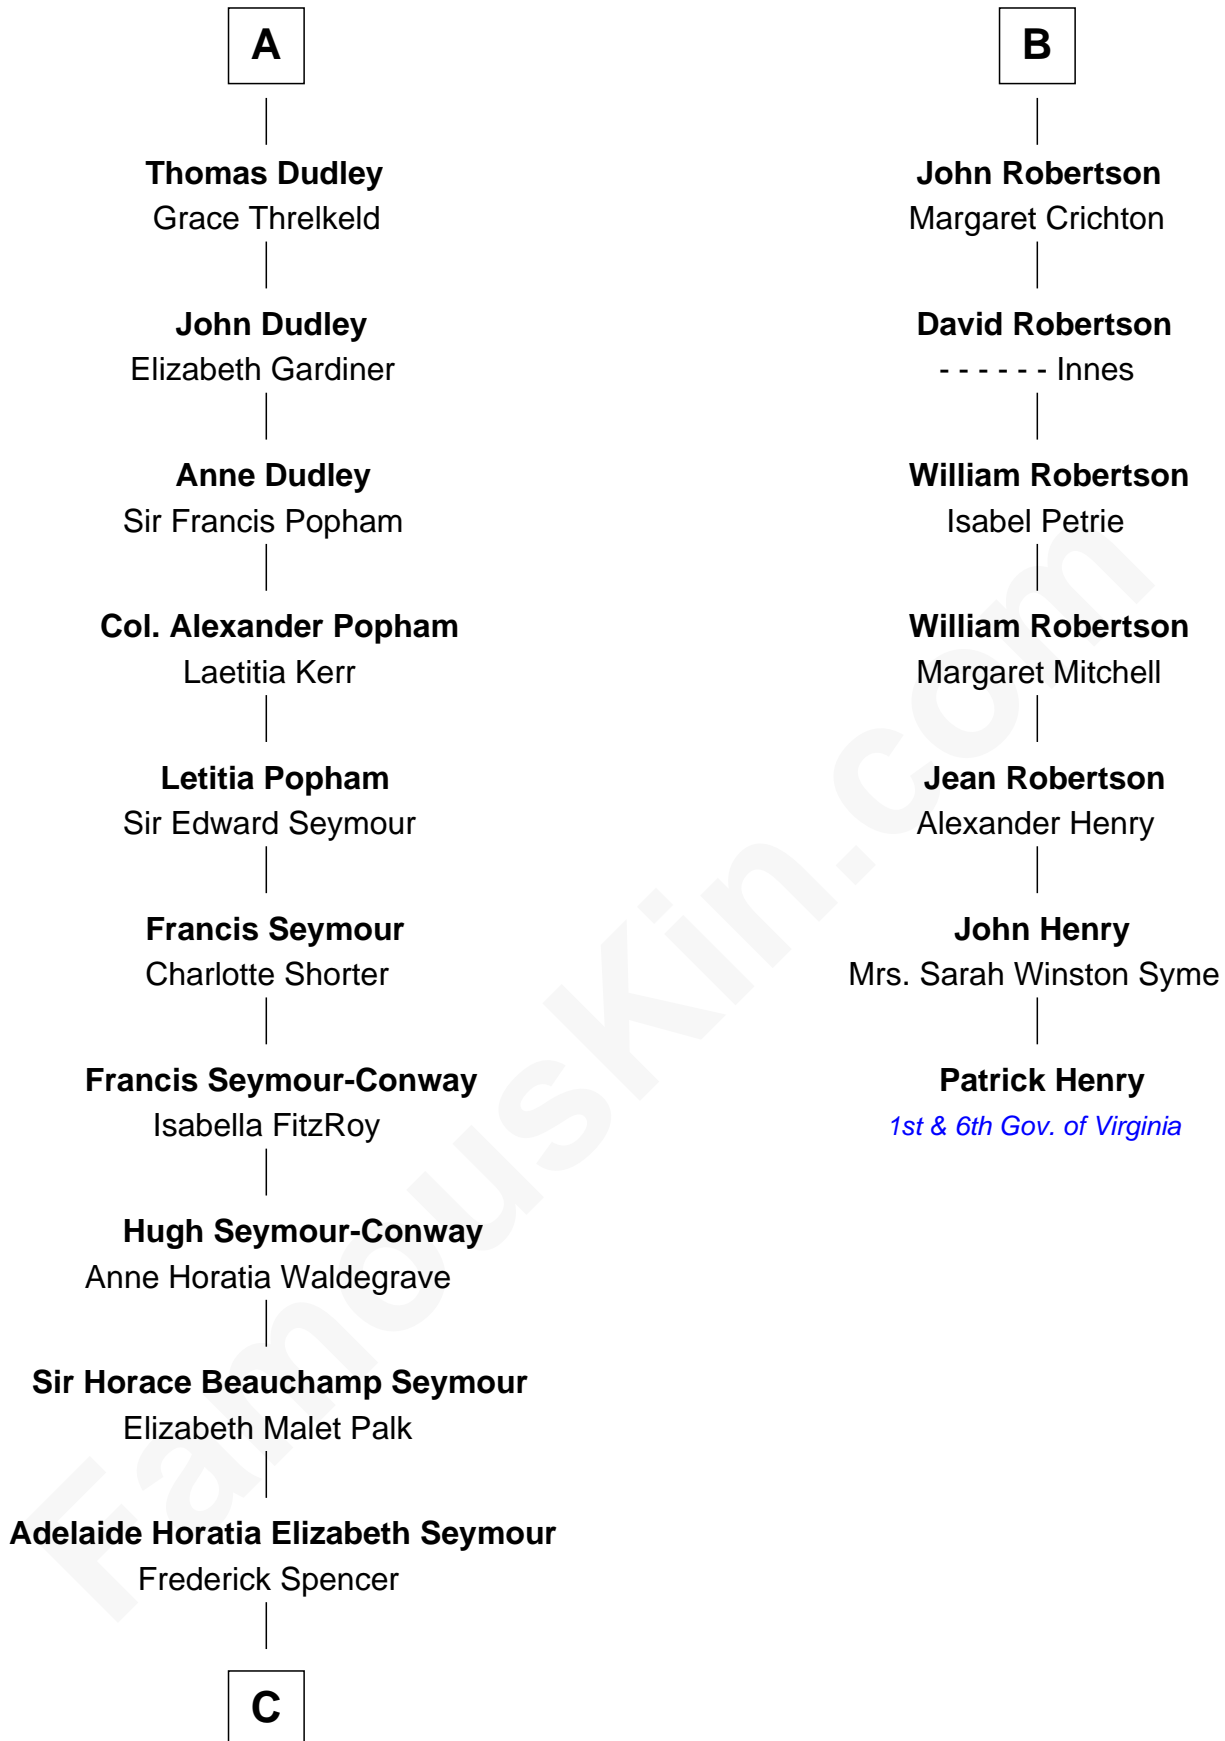

# FamousKin.com Relationship Chart of

**Princess Diana**

*Princess of Wales*

13th cousin 7 times removed of

**Patrick Henry**

*1st and 6th Governor of Virginia*

**Sir Patrick de Chaworth**

Isabella de Beauchamp

**C**

—  
**Charles Robert Spencer**

Margaret Baring

—  
**Albert Edward John Spencer**

Cynthia Elinor Beatrix Hamilton

—  
**Edward John Spencer**

Frances Ruth Burke Roche

—  
**Princess Diana**

*Princess of Wales*

FamousKin.com