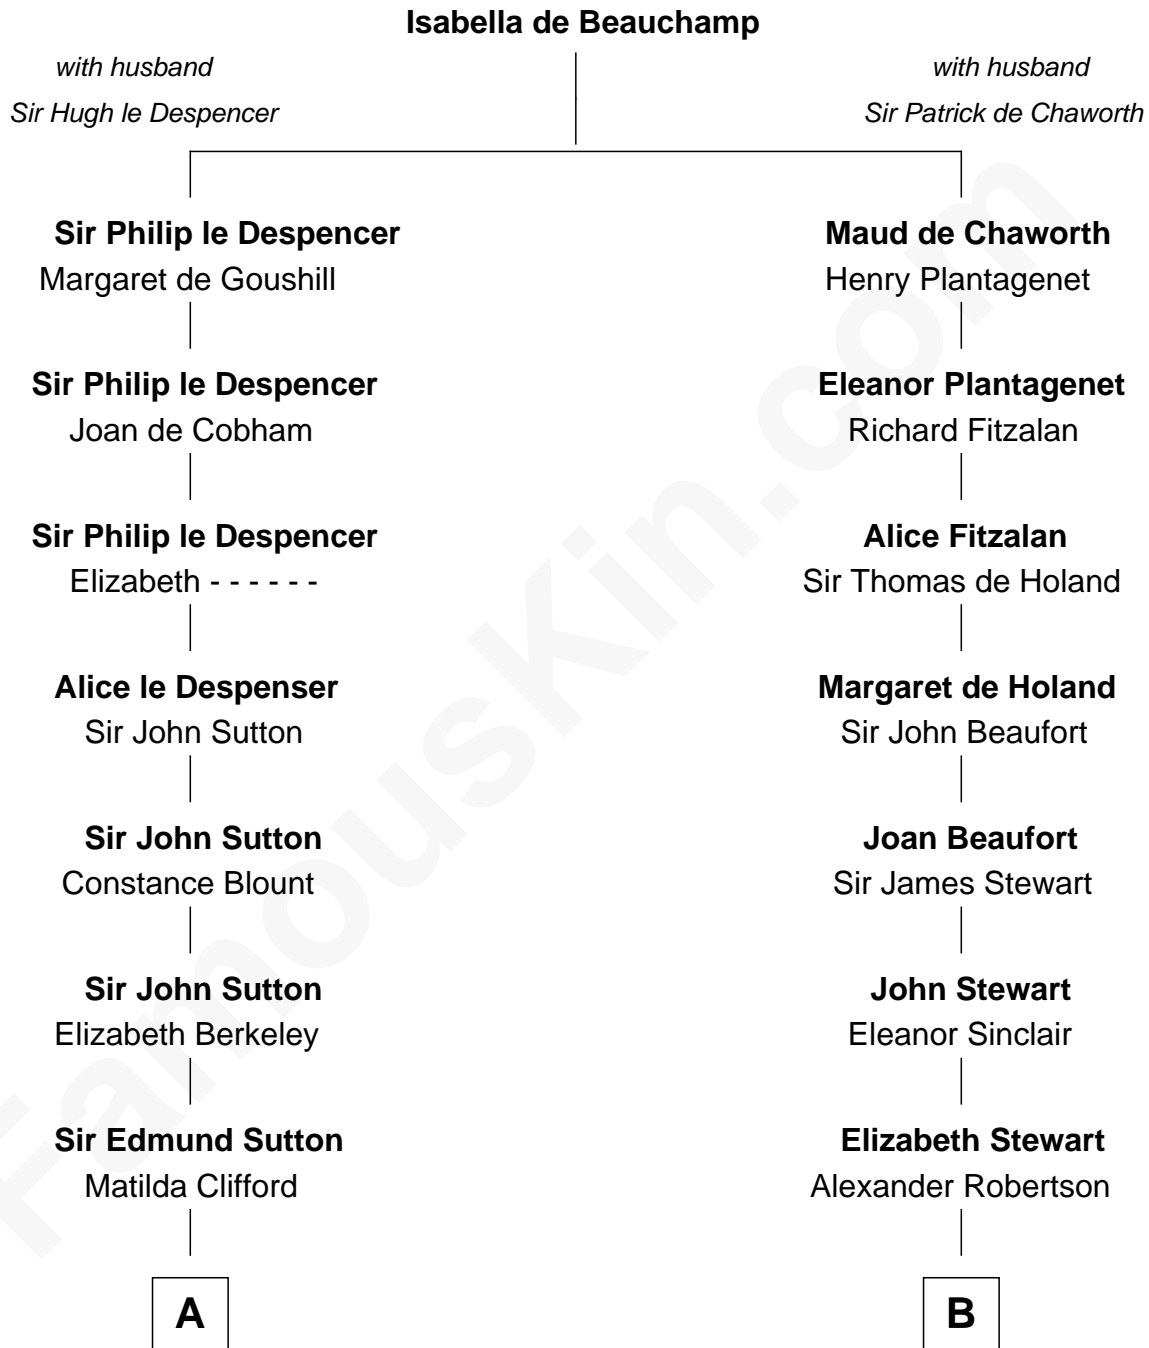

FamousKin.com

Relationship Chart of

Princess Diana

Princess of Wales

13th cousin 7 times removed of

Patrick Henry
1st and 6th Governor of Virginia

C

—
Charles Robert Spencer

Margaret Baring

—
Albert Edward John Spencer

Cynthia Elinor Beatrix Hamilton

—
Edward John Spencer

Frances Ruth Burke Roche

—
Princess Diana

Princess of Wales

FamousKin.com