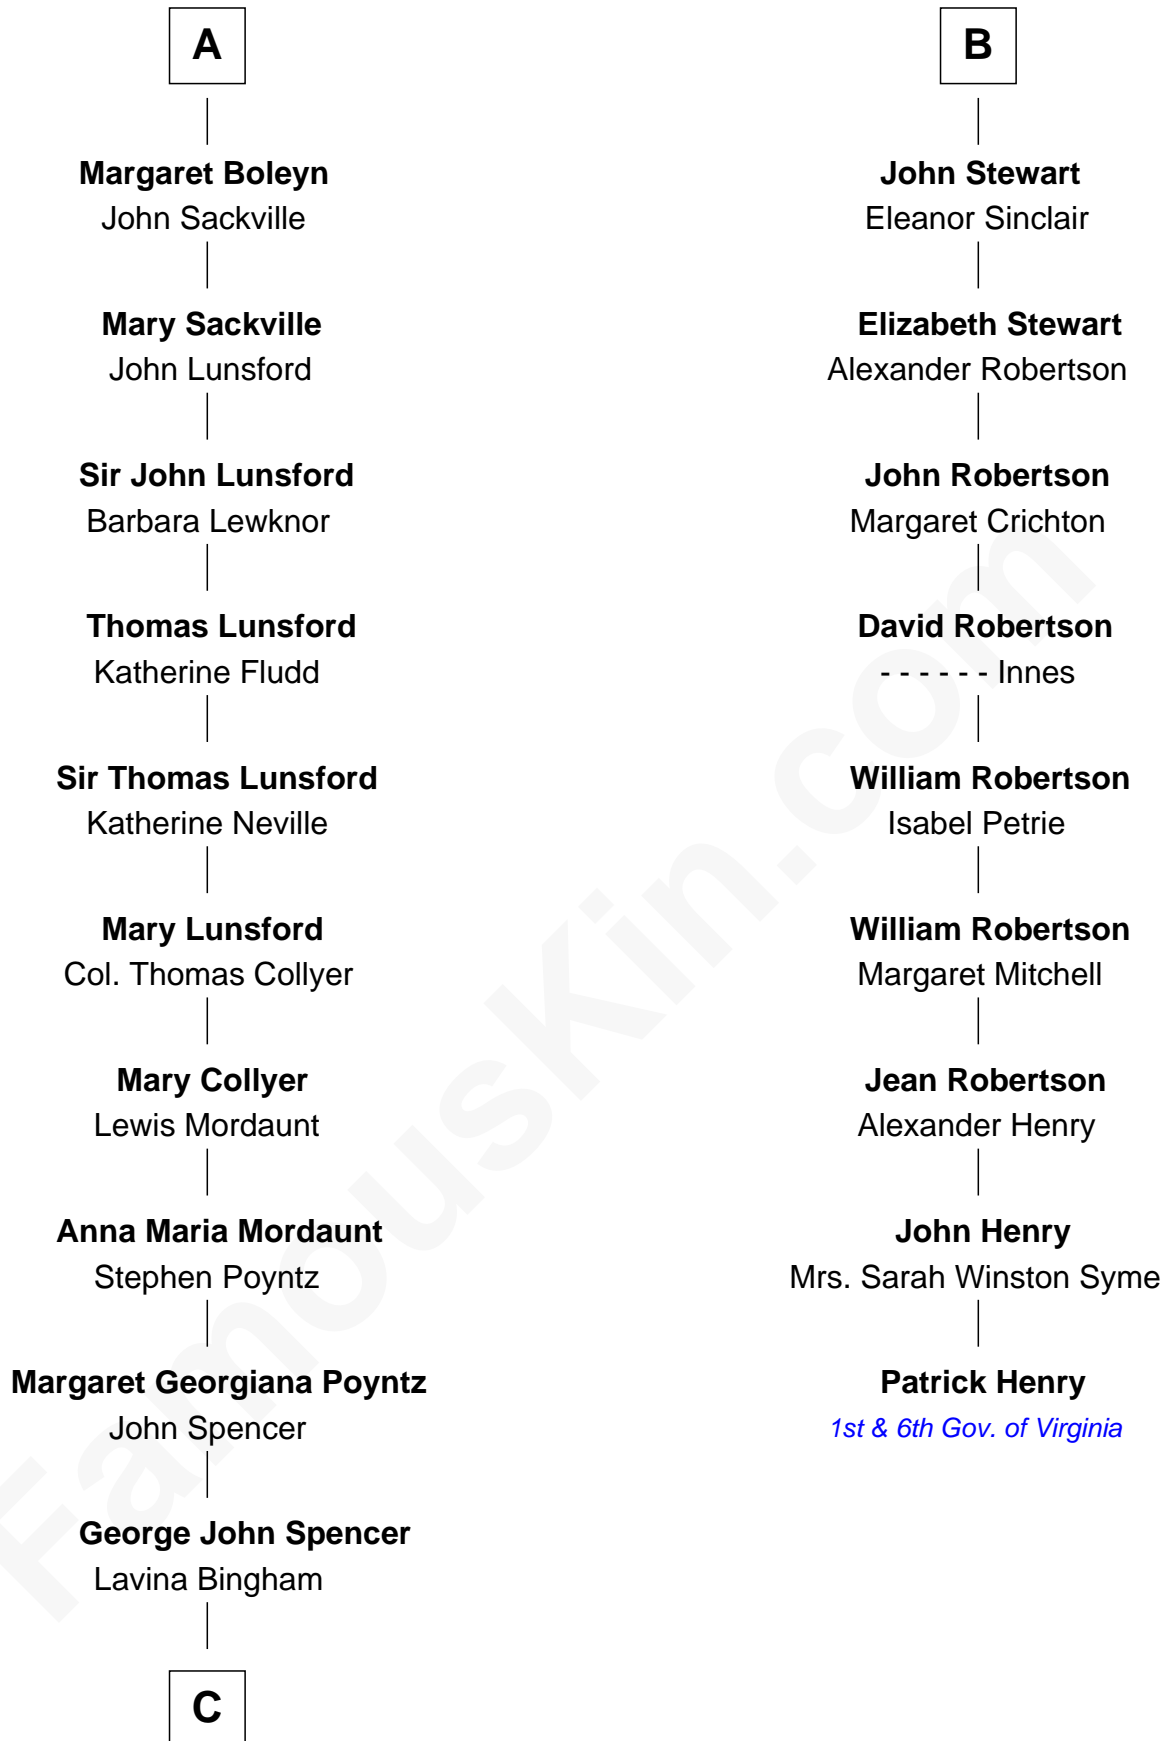

FamousKin.com

Relationship Chart of

Princess Diana

Princess of Wales

15th cousin 6 times removed of

Patrick Henry
1st and 6th Governor of Virginia

C

—
Frederick Spencer

Adelaide Horatia Elizabeth Seymour

—
Charles Robert Spencer

Margaret Baring

—
Albert Edward John Spencer

Cynthia Elinor Beatrix Hamilton

—
Edward John Spencer

Frances Ruth Burke Roche

—
Princess Diana