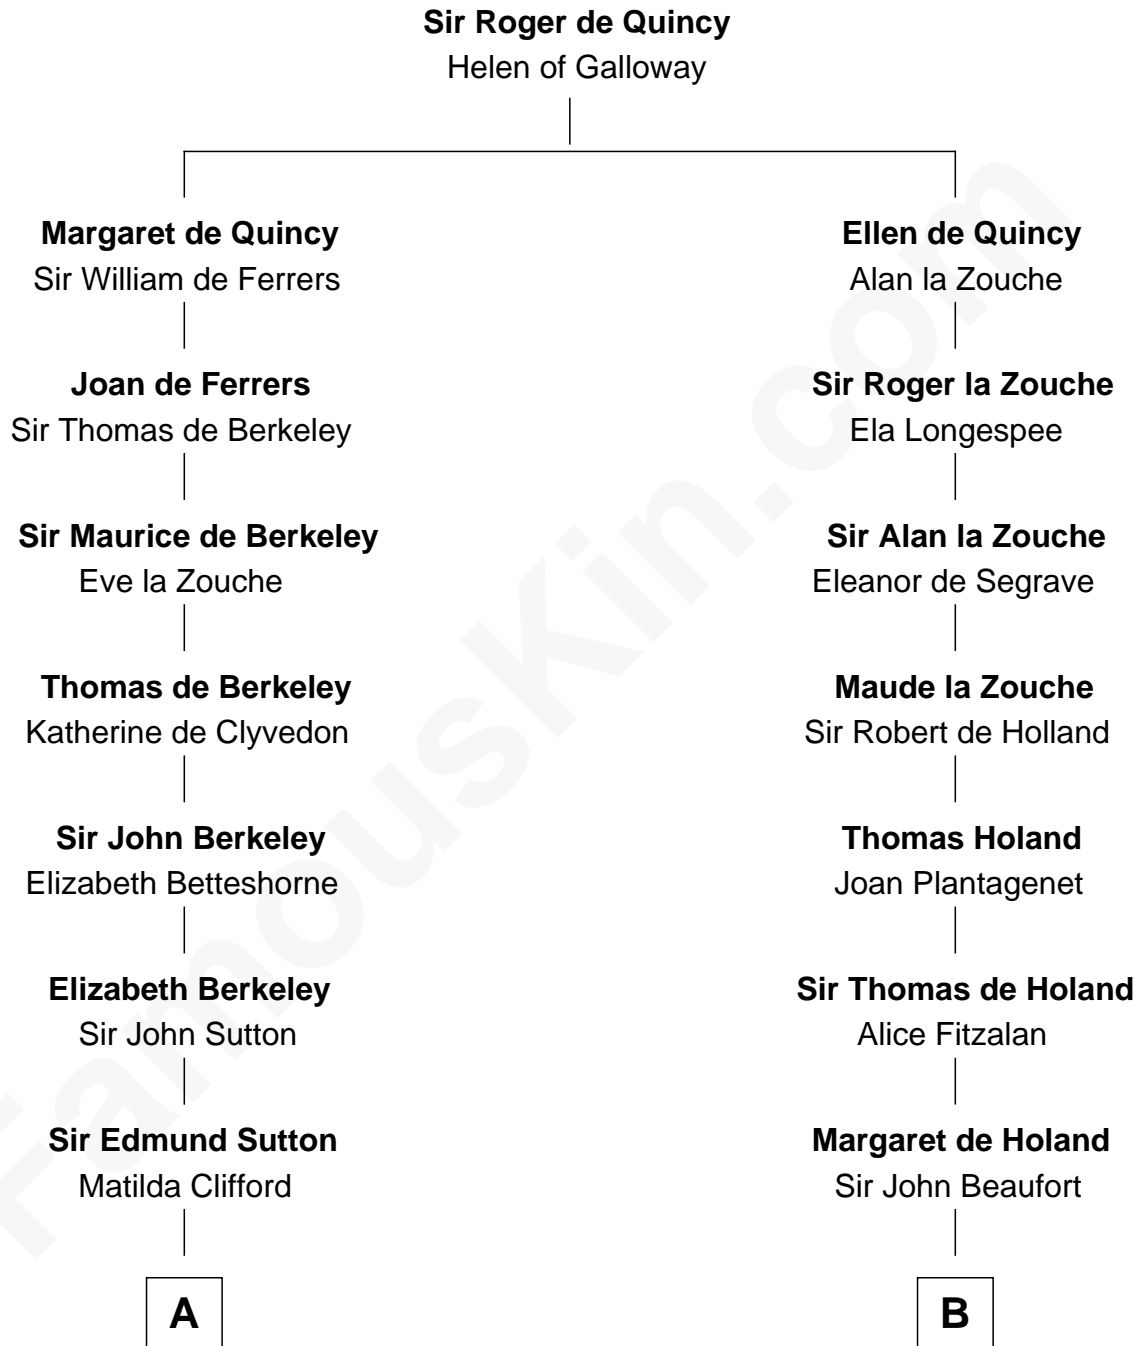

FamousKin.com Relationship Chart of

Princess Diana

Princess of Wales

16th cousin 4 times removed of

Patrick Henry

1st and 6th Governor of Virginia

C

—
Charles Robert Spencer

Margaret Baring

—
Albert Edward John Spencer

Cynthia Elinor Beatrix Hamilton

—
Edward John Spencer

Frances Ruth Burke Roche

—
Princess Diana

Princess of Wales

FamousKin.com