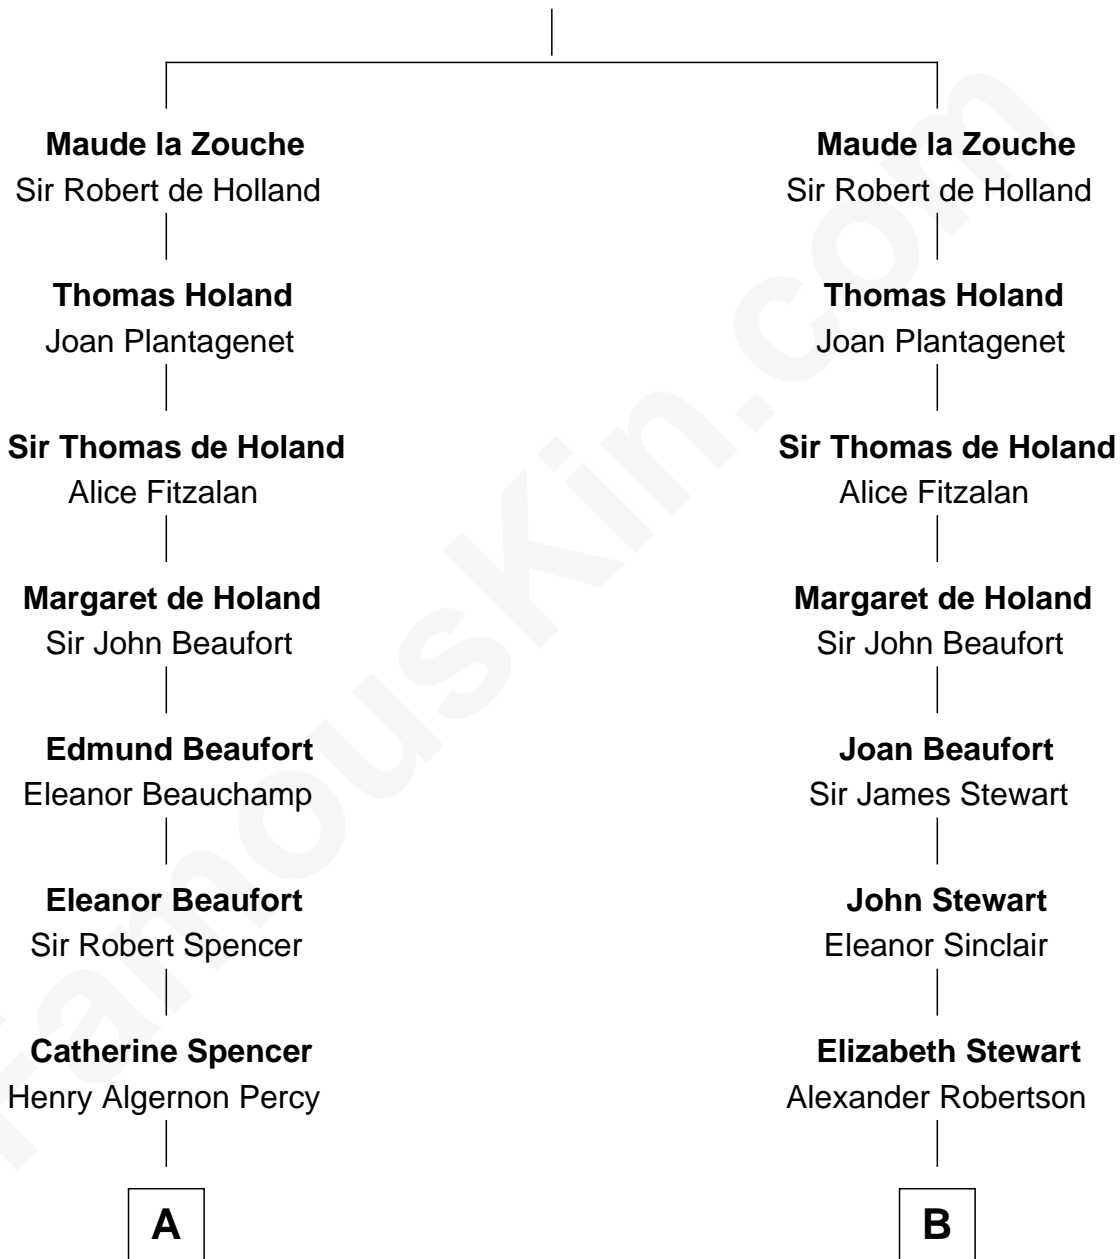

FamousKin.com Relationship Chart of

Princess Diana

Princess of Wales

13th cousin 8 times removed of

Patrick Henry

1st and 6th Governor of Virginia

Sir Alan la Zouche

Eleanor de Segrave

C

—
Frederick Spencer

Adelaide Horatia Elizabeth Seymour

—
Charles Robert Spencer

Margaret Baring

—
Albert Edward John Spencer

Cynthia Elinor Beatrix Hamilton

—
Edward John Spencer

Frances Ruth Burke Roche

—
Princess Diana

Princess of Wales

FamousKin.com