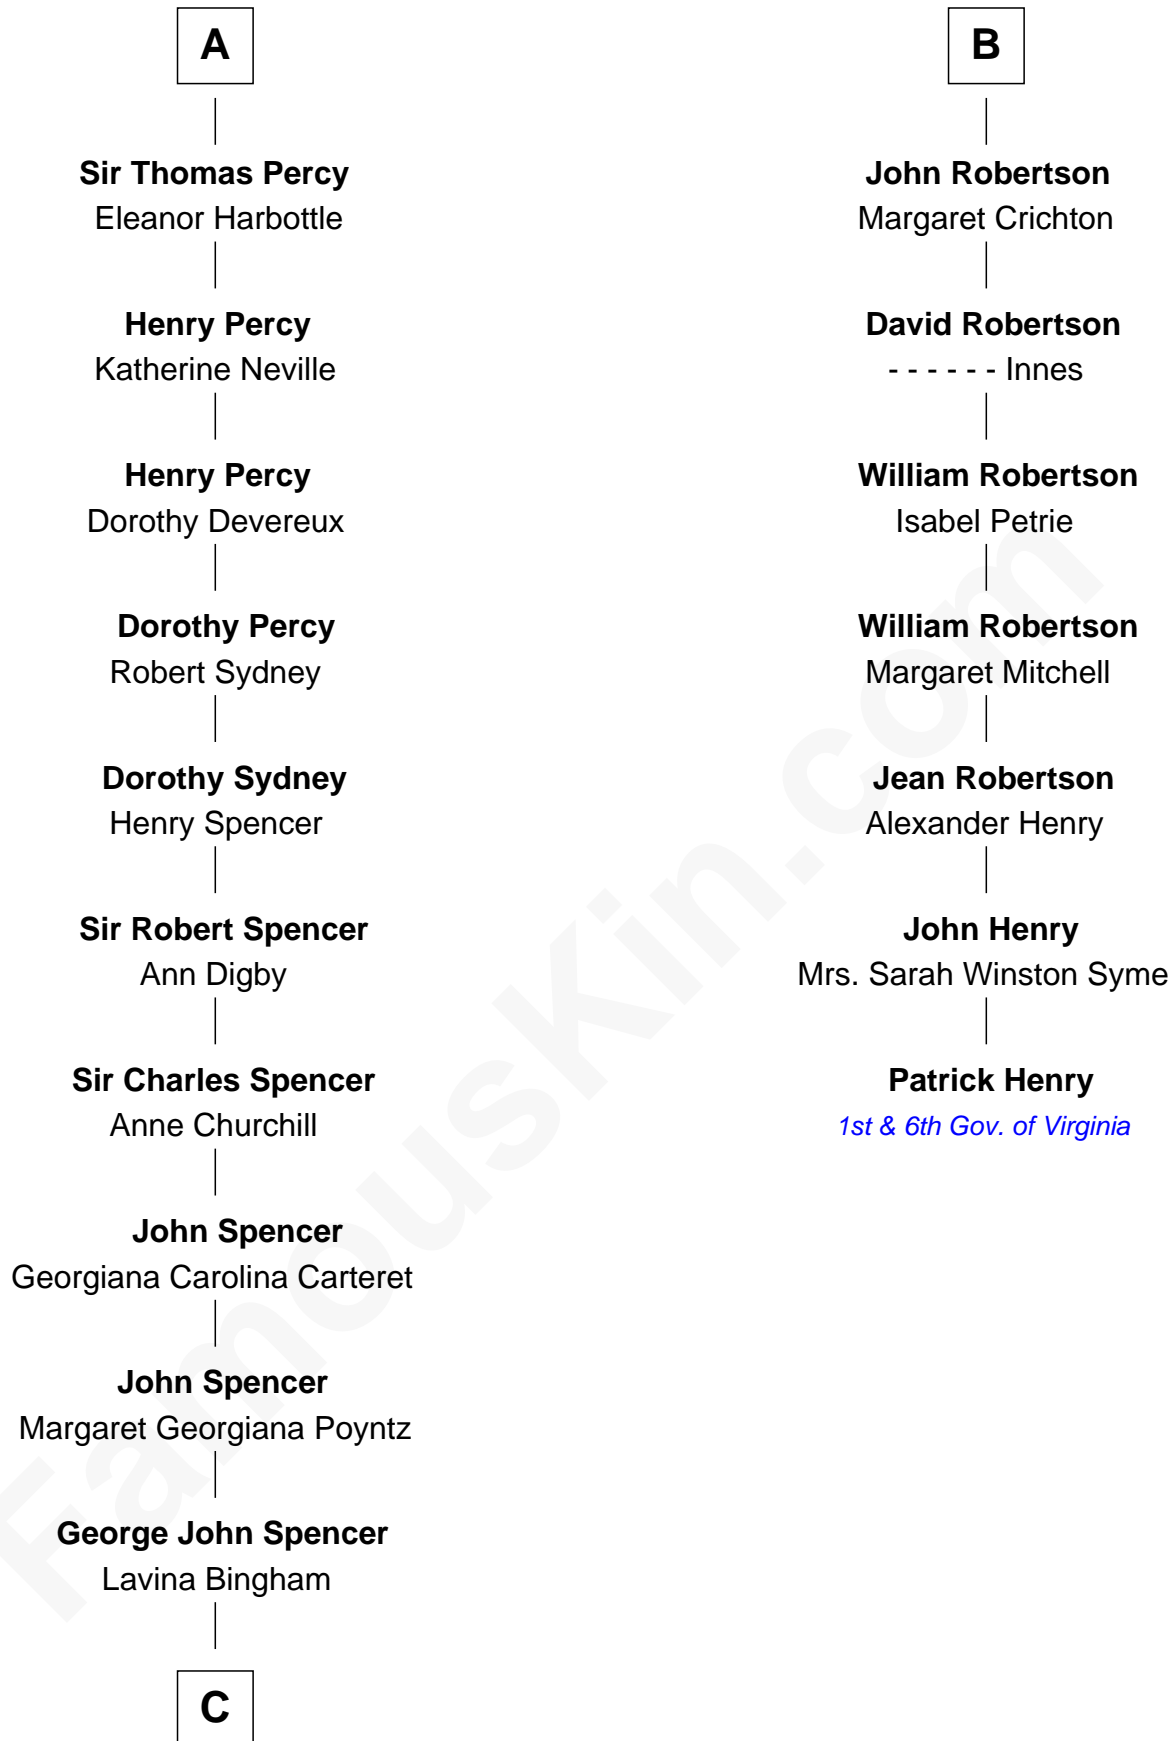

FamousKin.com Relationship Chart of

Princess Diana

Princess of Wales

13th cousin 8 times removed of

Patrick Henry

1st and 6th Governor of Virginia

Sir Alan la Zouche

Eleanor de Segrave

C

—
Frederick Spencer

Adelaide Horatia Elizabeth Seymour

—
Charles Robert Spencer

Margaret Baring

—
Albert Edward John Spencer

Cynthia Elinor Beatrix Hamilton

—
Edward John Spencer

Frances Ruth Burke Roche

—
Princess Diana

Princess of Wales

FamousKin.com