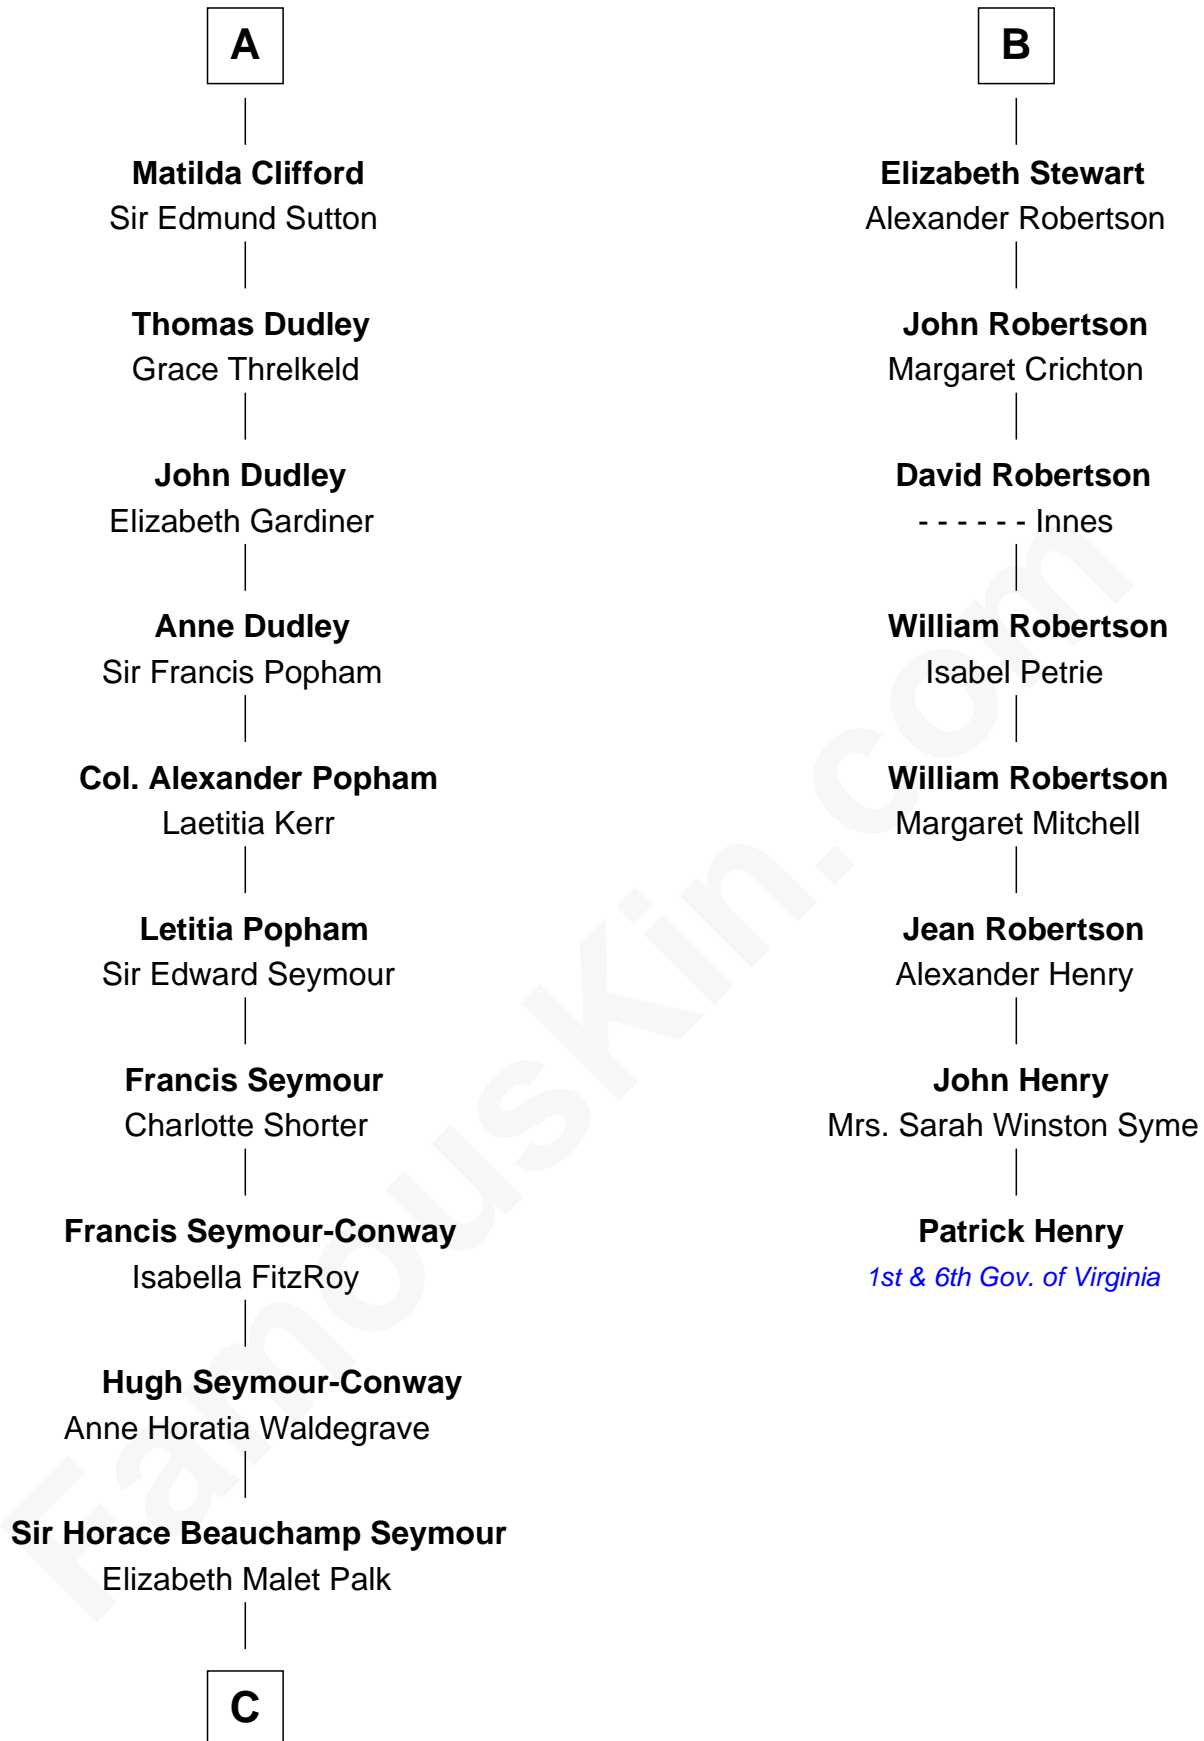

FamousKin.com Relationship Chart of

Princess Diana

Princess of Wales

14th cousin 7 times removed of

Patrick Henry

1st and 6th Governor of Virginia

Robert I, Count of Artois

Matilda of Brabant

C

Adelaide Horatia Elizabeth Seymour

Frederick Spencer

Charles Robert Spencer

Margaret Baring

Albert Edward John Spencer

Cynthia Elinor Beatrix Hamilton

Edward John Spencer