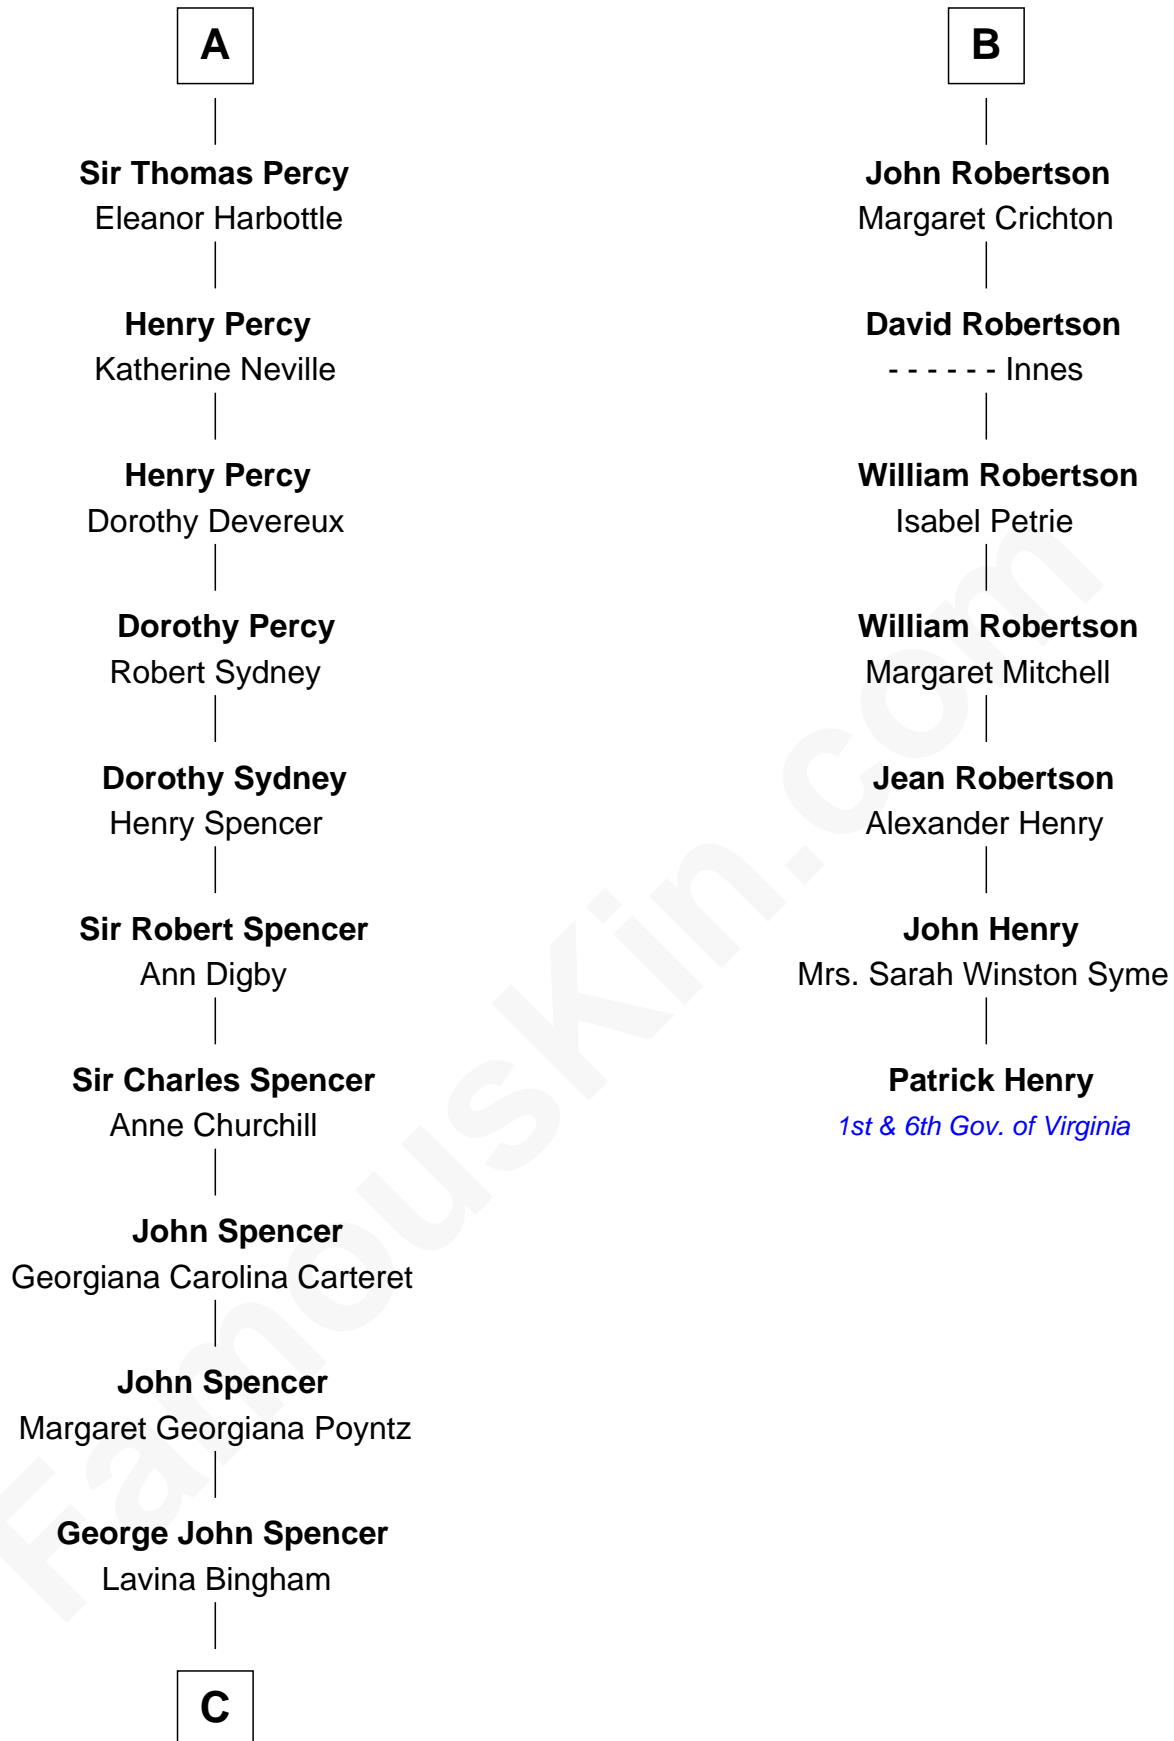

# FamousKin.com Relationship Chart of

**Princess Diana**

*Princess of Wales*

13th cousin 8 times removed of

**Patrick Henry**

*1st and 6th Governor of Virginia*

**C**

—  
**Frederick Spencer**

Adelaide Horatia Elizabeth Seymour

—  
**Charles Robert Spencer**

Margaret Baring

—  
**Albert Edward John Spencer**

Cynthia Elinor Beatrix Hamilton

—  
**Edward John Spencer**

Frances Ruth Burke Roche

—  
**Princess Diana**

*Princess of Wales*

FamousKin.com