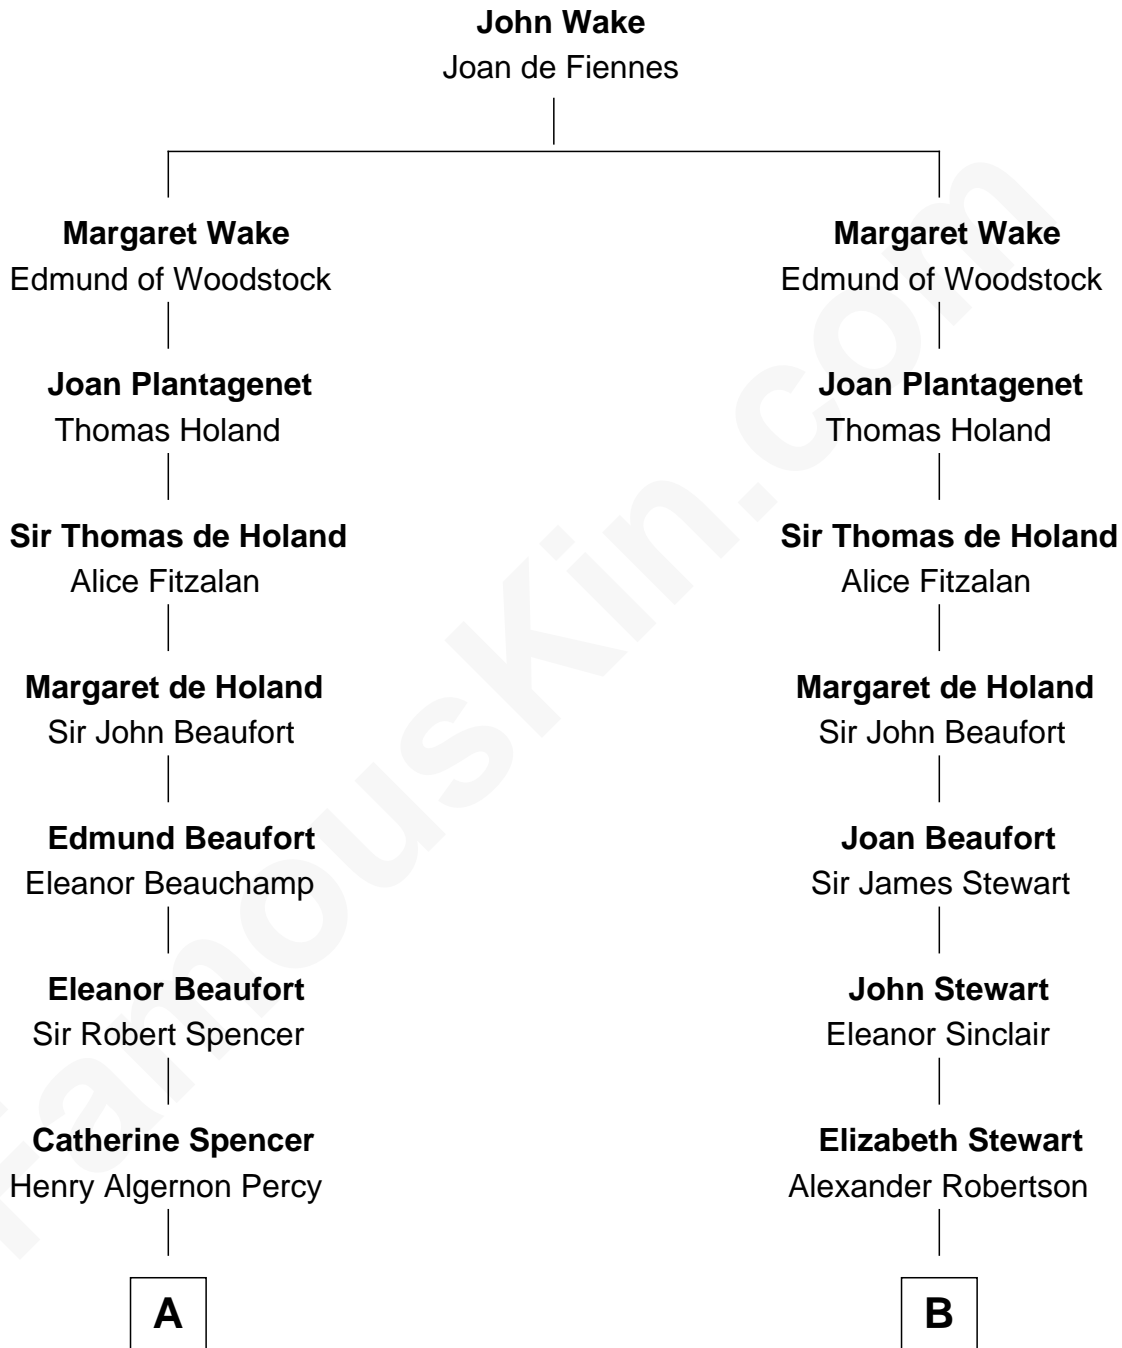

# FamousKin.com Relationship Chart of

**Princess Diana**

*Princess of Wales*

13th cousin 8 times removed of

**Patrick Henry**

*1st and 6th Governor of Virginia*

**C**

—  
**Frederick Spencer**

Adelaide Horatia Elizabeth Seymour

—  
**Charles Robert Spencer**

Margaret Baring

—  
**Albert Edward John Spencer**

Cynthia Elinor Beatrix Hamilton

—  
**Edward John Spencer**

Frances Ruth Burke Roche

—  
**Princess Diana**

*Princess of Wales*

FamousKin.com