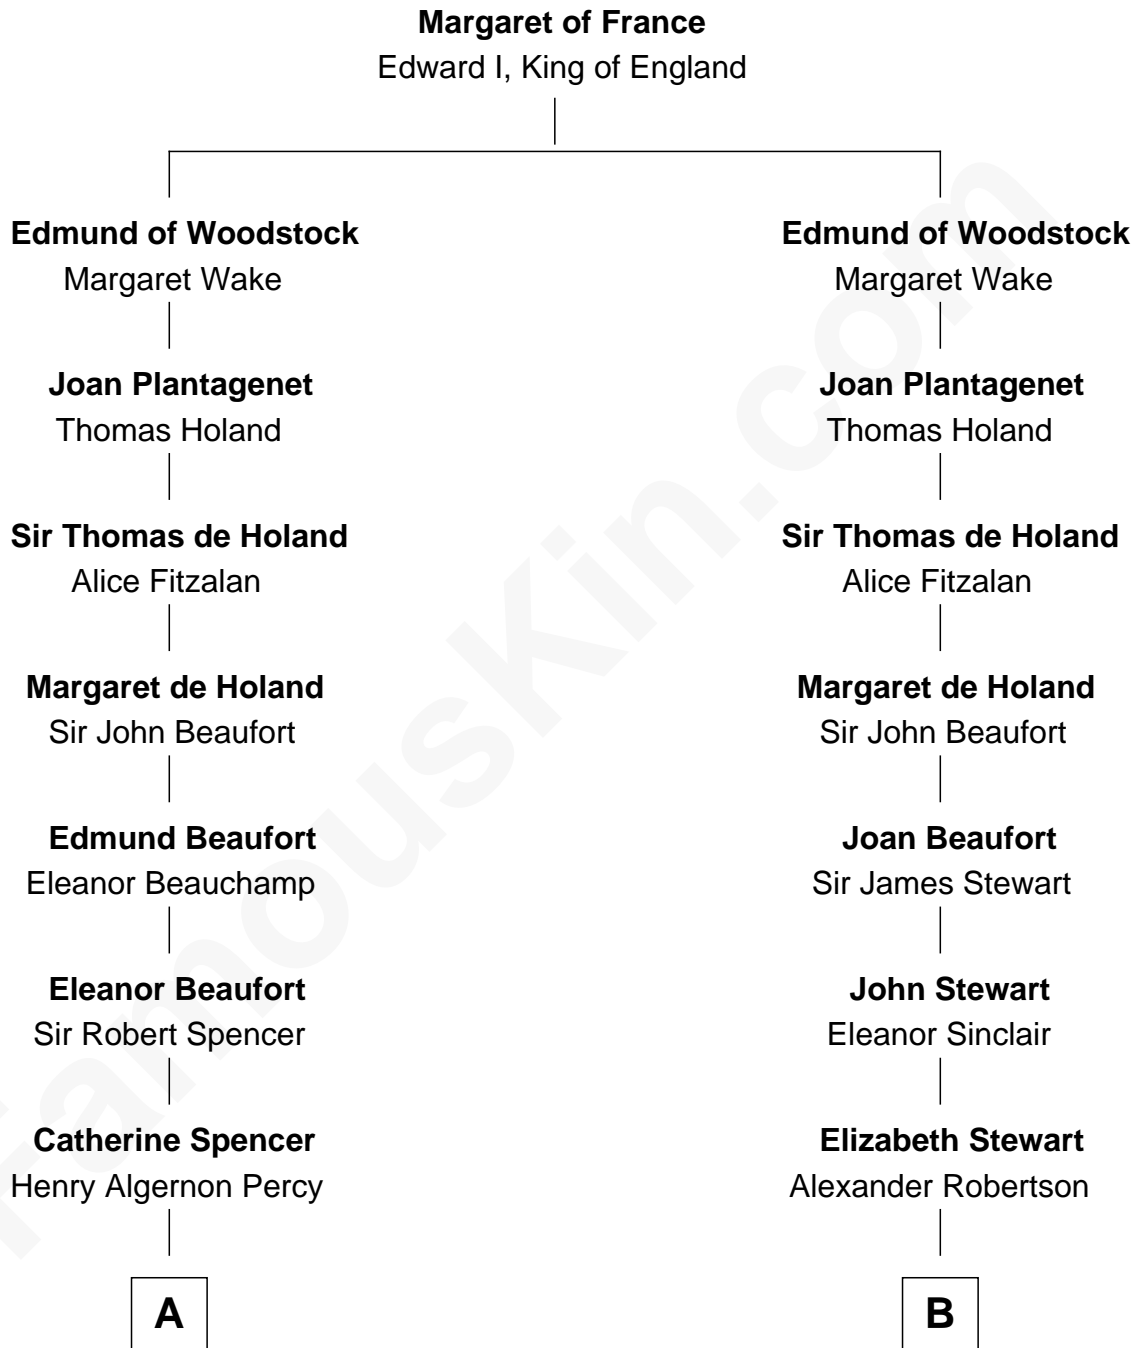

FamousKin.com Relationship Chart of

Princess Diana

Princess of Wales

13th cousin 8 times removed of

Patrick Henry

1st and 6th Governor of Virginia

C

—
Frederick Spencer

Adelaide Horatia Elizabeth Seymour

—
Charles Robert Spencer

Margaret Baring

—
Albert Edward John Spencer

Cynthia Elinor Beatrix Hamilton

—
Edward John Spencer

Frances Ruth Burke Roche

—
Princess Diana

Princess of Wales

FamousKin.com