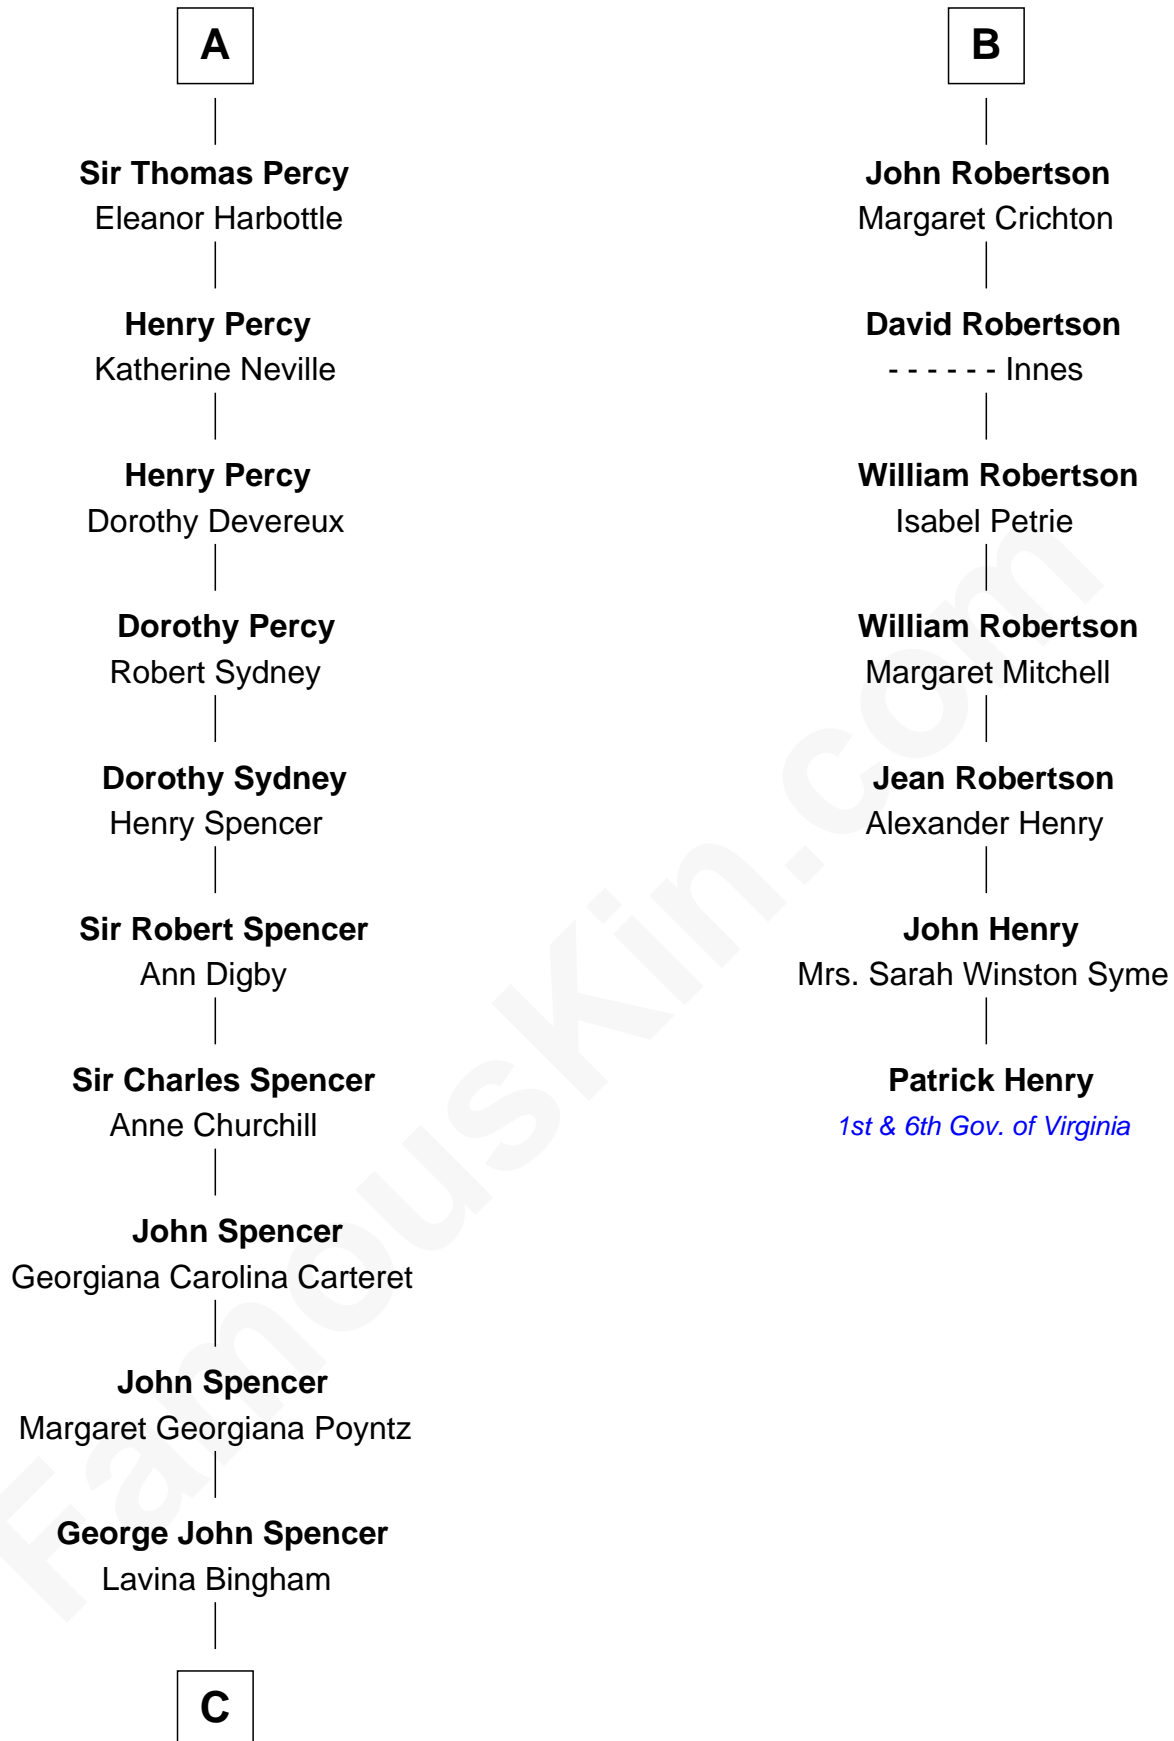

FamousKin.com Relationship Chart of

Princess Diana

Princess of Wales

13th cousin 8 times removed of

Patrick Henry

1st and 6th Governor of Virginia

C

—
Frederick Spencer

Adelaide Horatia Elizabeth Seymour

—
Charles Robert Spencer

Margaret Baring

—
Albert Edward John Spencer

Cynthia Elinor Beatrix Hamilton

—
Edward John Spencer

Frances Ruth Burke Roche

—
Princess Diana

Princess of Wales

FamousKin.com