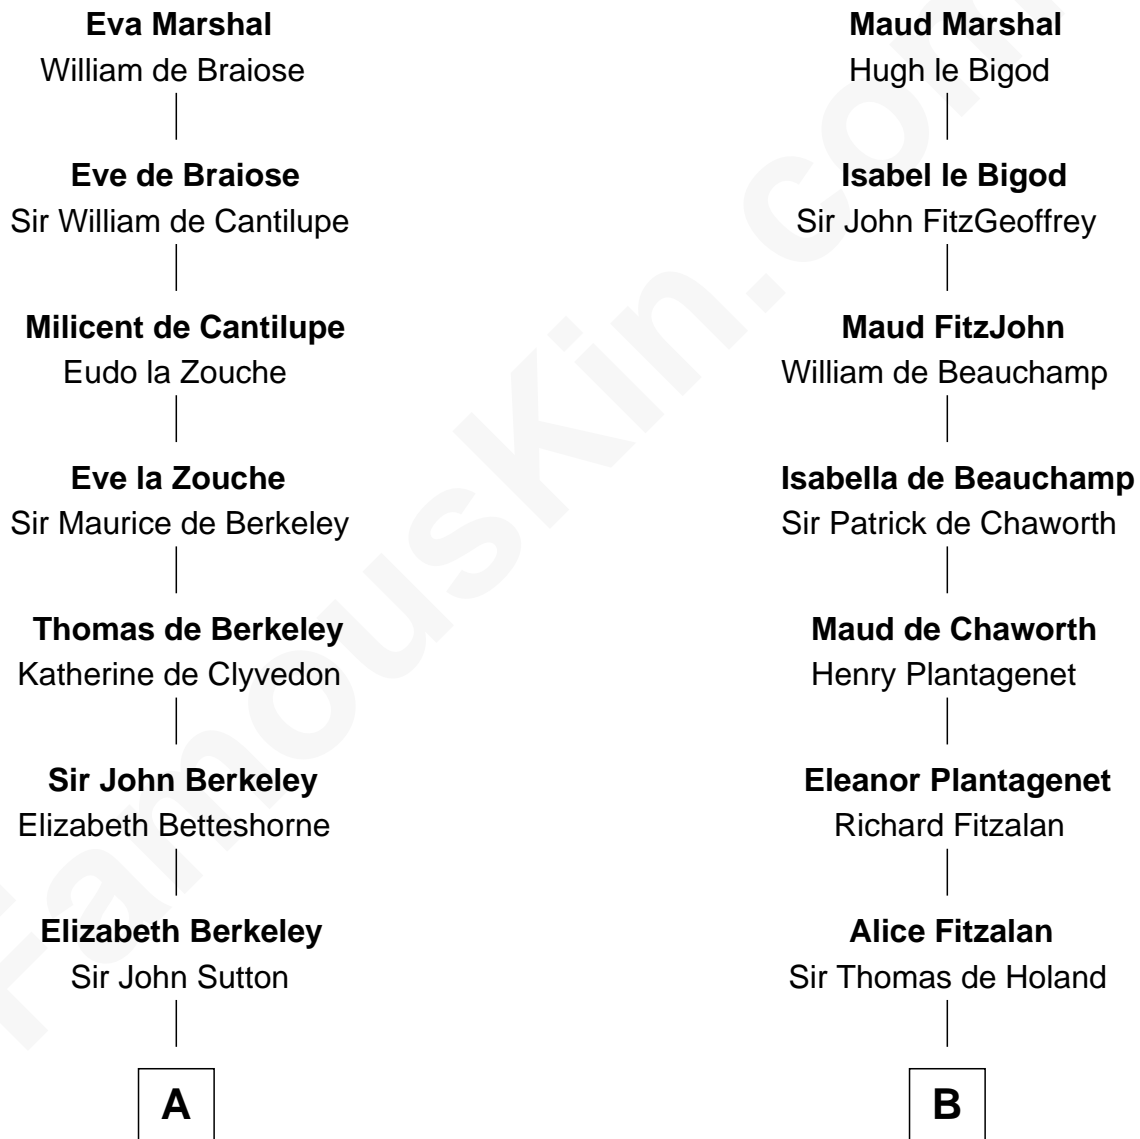

FamousKin.com Relationship Chart of

Princess Diana

Princess of Wales

17th cousin 4 times removed of

Patrick Henry

1st and 6th Governor of Virginia

Sir William Marshal

Isabel de Clare

C

Adelaide Horatia Elizabeth Seymour

Frederick Spencer

Charles Robert Spencer

Margaret Baring

Albert Edward John Spencer

Cynthia Elinor Beatrix Hamilton

Edward John Spencer