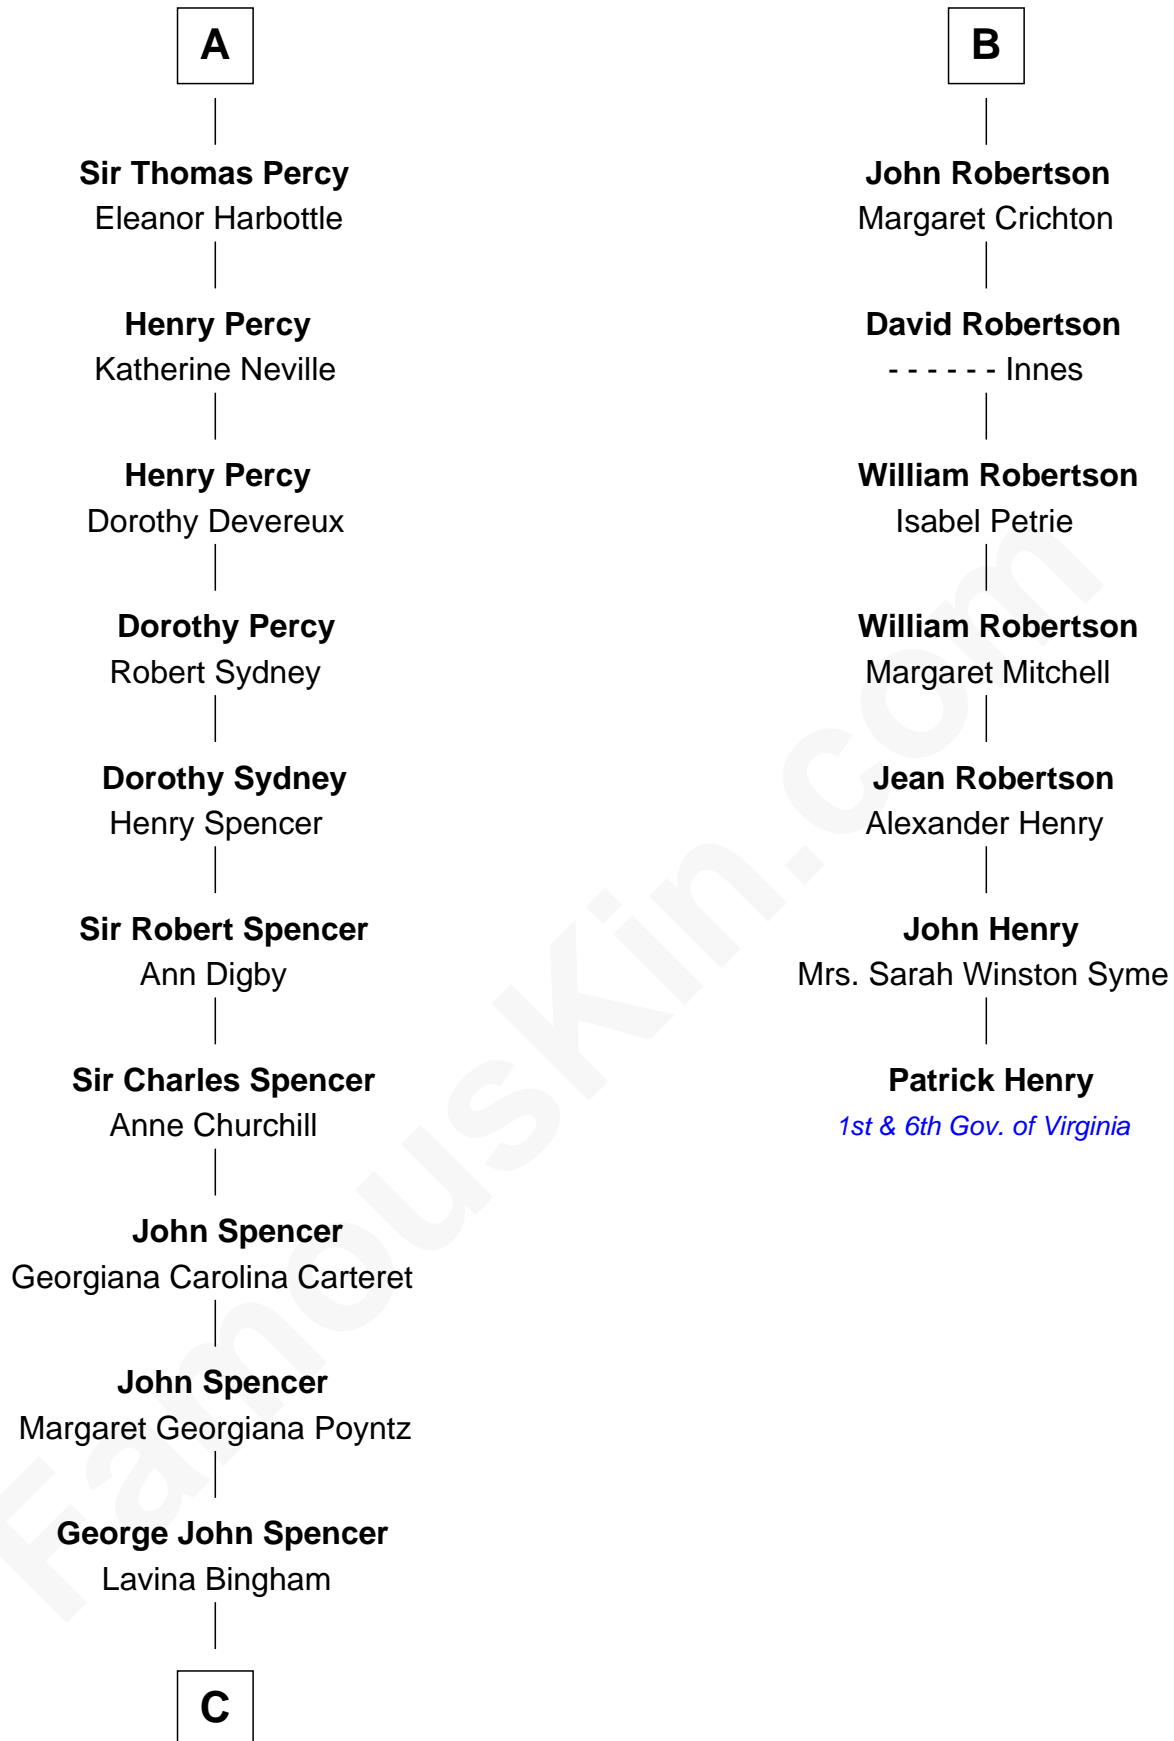

FamousKin.com Relationship Chart of

Princess Diana

Princess of Wales

13th cousin 8 times removed of

Patrick Henry

1st and 6th Governor of Virginia

Richard Fitzalan

Alice de Saluzzo

C

—
Frederick Spencer

Adelaide Horatia Elizabeth Seymour

—
Charles Robert Spencer

Margaret Baring

—
Albert Edward John Spencer

Cynthia Elinor Beatrix Hamilton

—
Edward John Spencer

Frances Ruth Burke Roche

—
Princess Diana

Princess of Wales

FamousKin.com