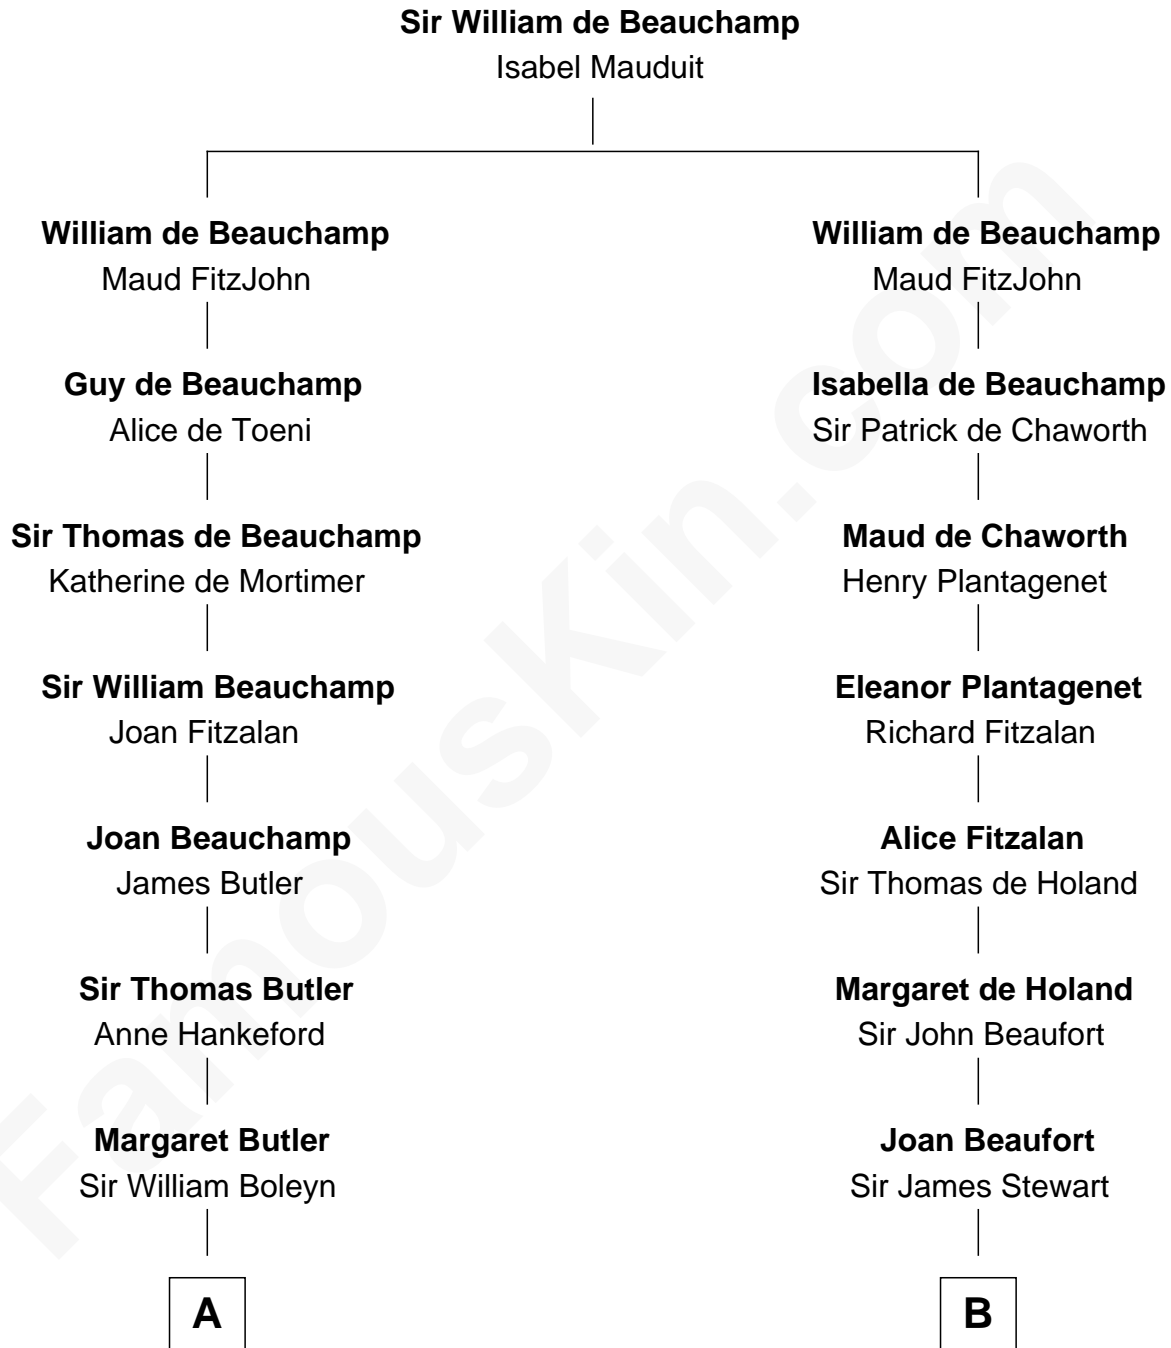

FamousKin.com

Relationship Chart of

Princess Diana

Princess of Wales

15th cousin 6 times removed of

Patrick Henry

1st and 6th Governor of Virginia

C

—
Frederick Spencer

Adelaide Horatia Elizabeth Seymour

—
Charles Robert Spencer

Margaret Baring

—
Albert Edward John Spencer

Cynthia Elinor Beatrix Hamilton

—
Edward John Spencer

Frances Ruth Burke Roche

—
Princess Diana

Princess of Wales

FamousKin.com