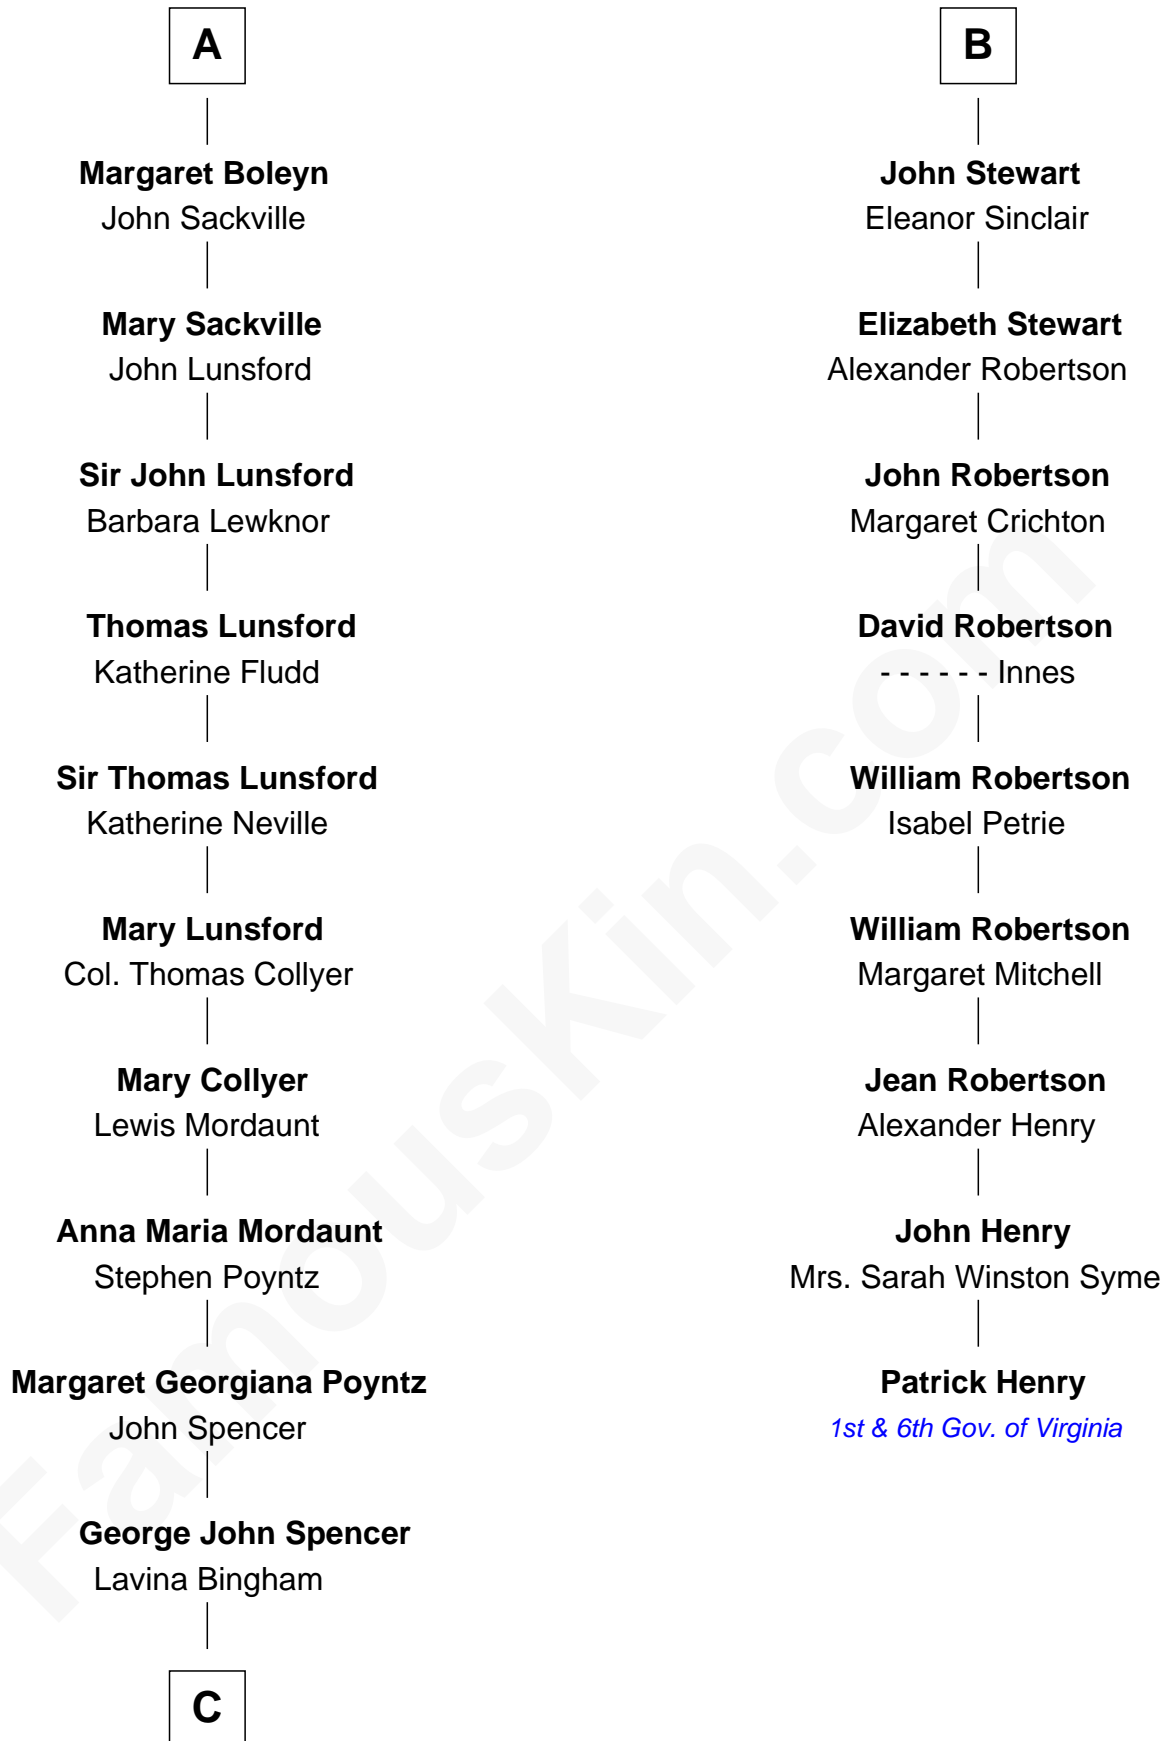

FamousKin.com

Relationship Chart of

Princess Diana

Princess of Wales

15th cousin 6 times removed of

Patrick Henry

1st and 6th Governor of Virginia

C

—
Frederick Spencer

Adelaide Horatia Elizabeth Seymour

—
Charles Robert Spencer

Margaret Baring

—
Albert Edward John Spencer

Cynthia Elinor Beatrix Hamilton

—
Edward John Spencer

Frances Ruth Burke Roche

—
Princess Diana

Princess of Wales

FamousKin.com