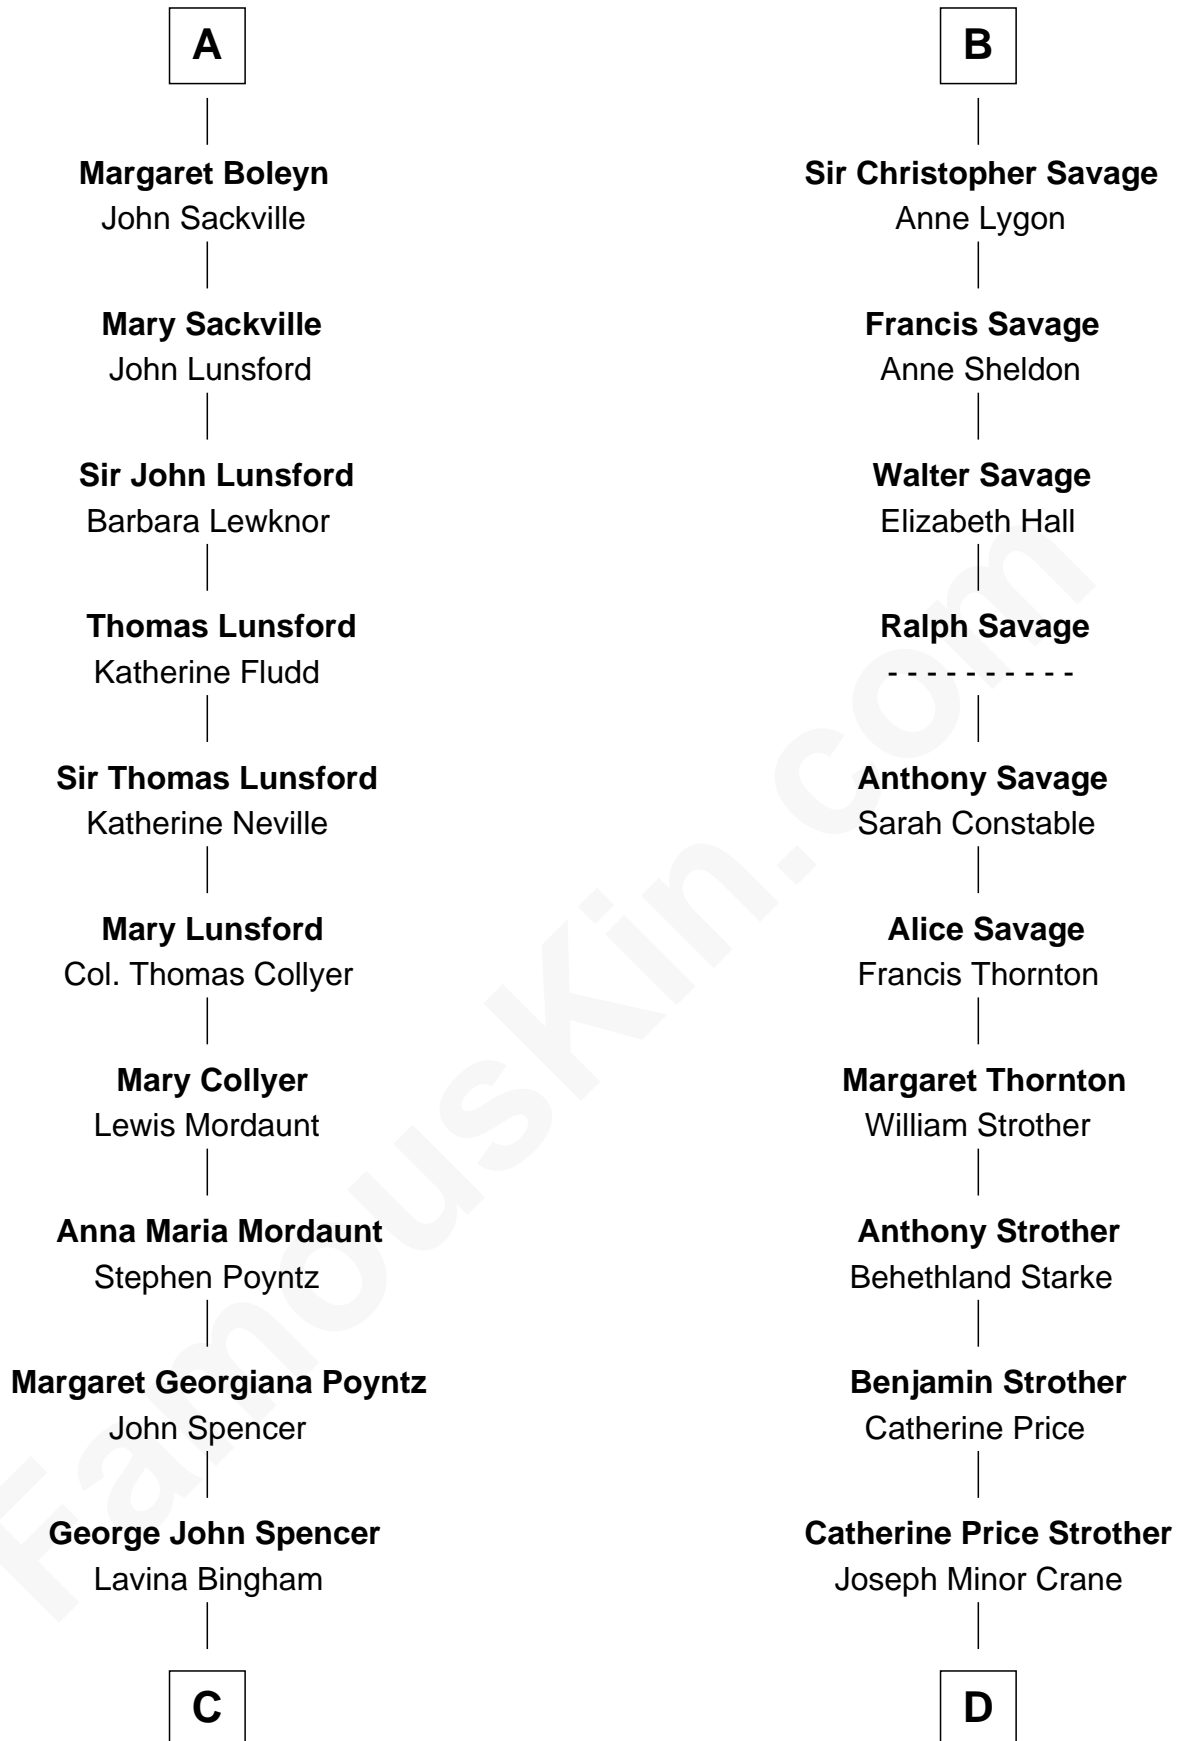

# FamousKin.com Relationship Chart of

**Princess Diana**

*Princess of Wales*

20th cousin 1 time removed of

**Randolph Scott**

*Movie Actor*

**Humphrey de Bohun**

Maud de Fiennes

Elizabeth Plantagenet

**Sir William de Bohun**

Elizabeth de Badlesmere

**Elizabeth de Bohun**

Sir Richard Fitzalan

**Elizabeth Fitzalan**

Sir Robert Goushill

**Joan Goushill**

Sir Thomas Stanley

**Katherine Stanley**

Sir John Savage

**Sir Christopher Savage**

Anne Stanley

**B**

**C**

**Frederick Spencer**  
Adelaide Horatia Elizabeth Seymour

**Charles Robert Spencer**  
Margaret Baring

**Albert Edward John Spencer**  
Cynthia Elinor Beatrix Hamilton

**Edward John Spencer**  
Frances Ruth Burke Roche

**Princess Diana**  
*Princess of Wales*

**D**