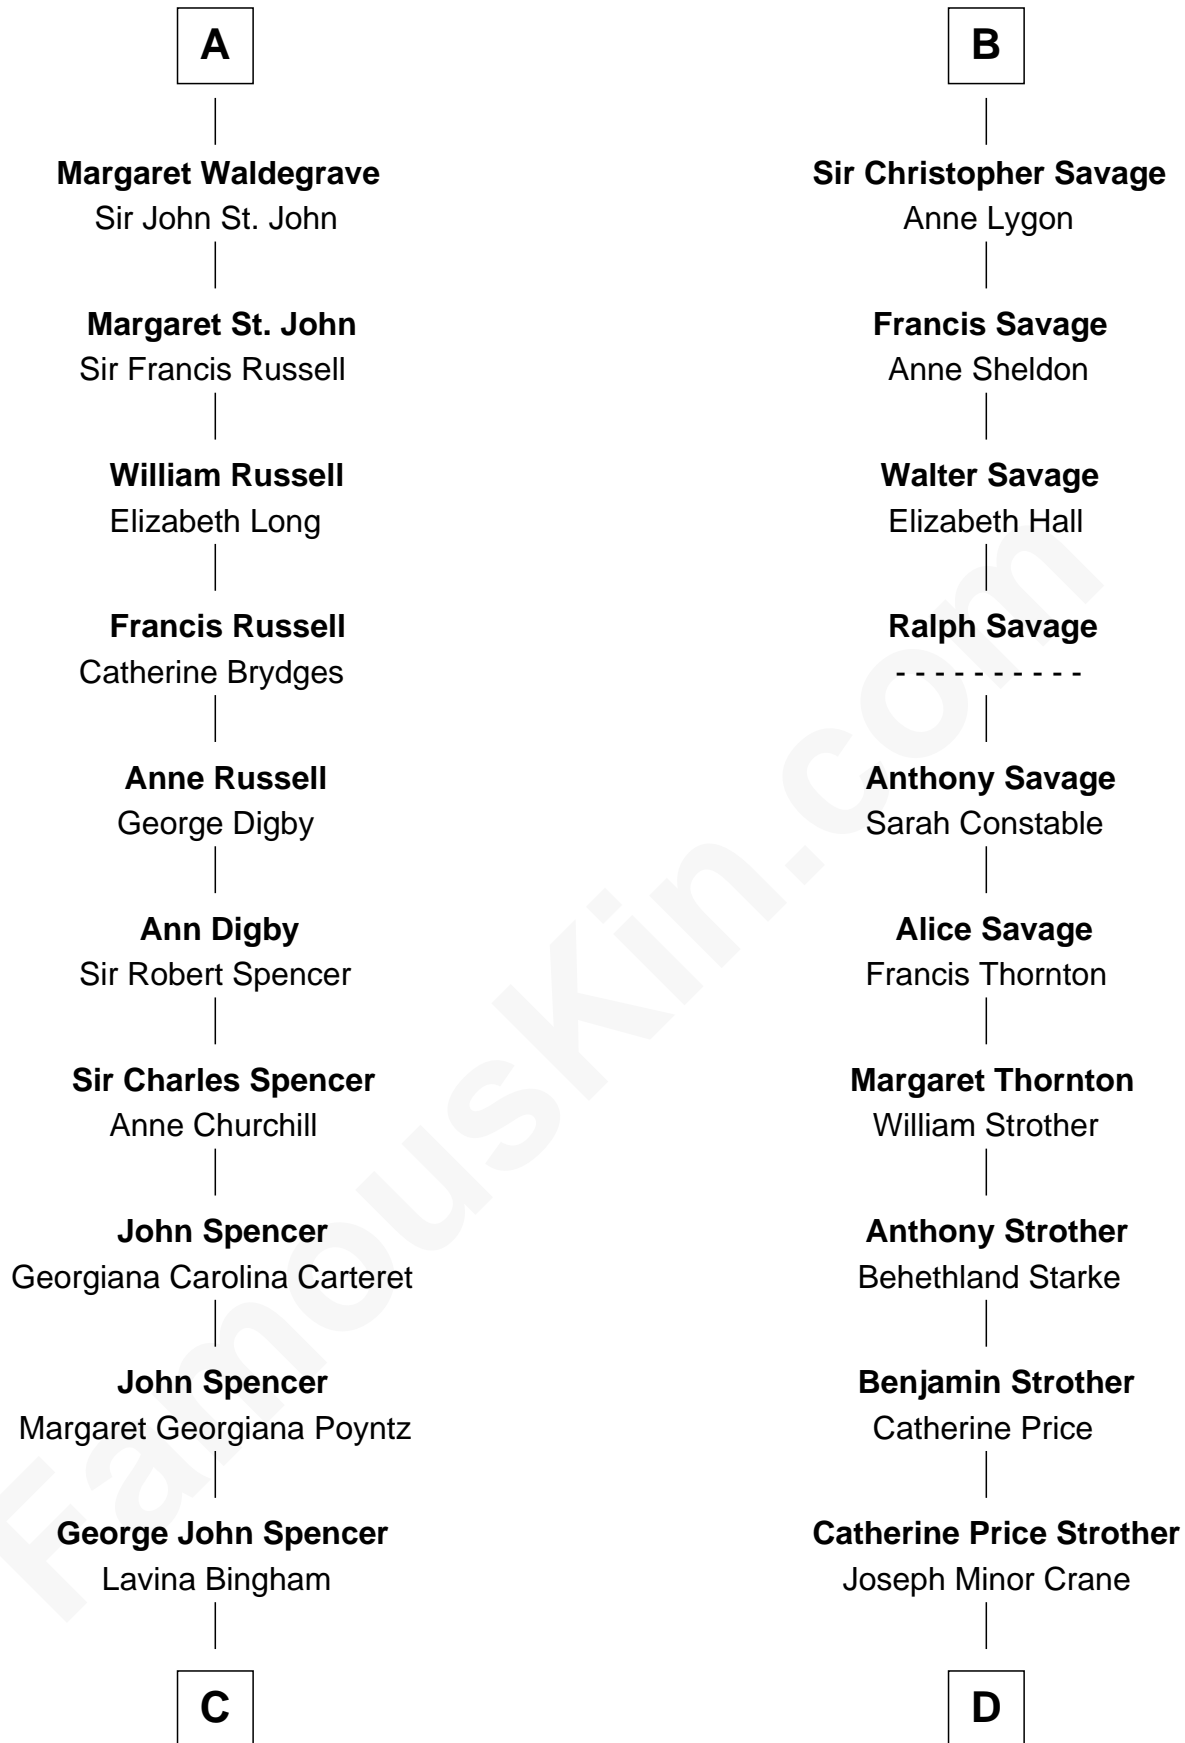

FamousKin.com Relationship Chart of

Princess Diana

Princess of Wales

20th cousin 1 time removed of

Randolph Scott

Movie Actor

Thomas de Clare

Juliana FitzMaurice

Margaret de Clare
Bartholomew de Badlesmere

Margaret de Badlesmere
Sir John de Tivetot

Sir Robert de Tivetot
Margaret Deincourt

Elizabeth de Tivetot
Sir Philip le Despencer

Margery Despencer
Sir Roger Wentworth

Henry Wentworth
Elizabeth Howard

Margery Wentworth
Sir William Waldegrave

A

Margaret de Clare
Bartholomew de Badlesmere

Elizabeth de Badlesmere
Sir William de Bohun

Elizabeth de Bohun
Sir Richard Fitzalan

Elizabeth Fitzalan
Sir Robert Goushill

Joan Goushill
Sir Thomas Stanley

Katherine Stanley
Sir John Savage

Sir Christopher Savage
Anne Stanley

B

C

Frederick Spencer
Adelaide Horatia Elizabeth Seymour

Charles Robert Spencer
Margaret Baring

Albert Edward John Spencer
Cynthia Elinor Beatrix Hamilton