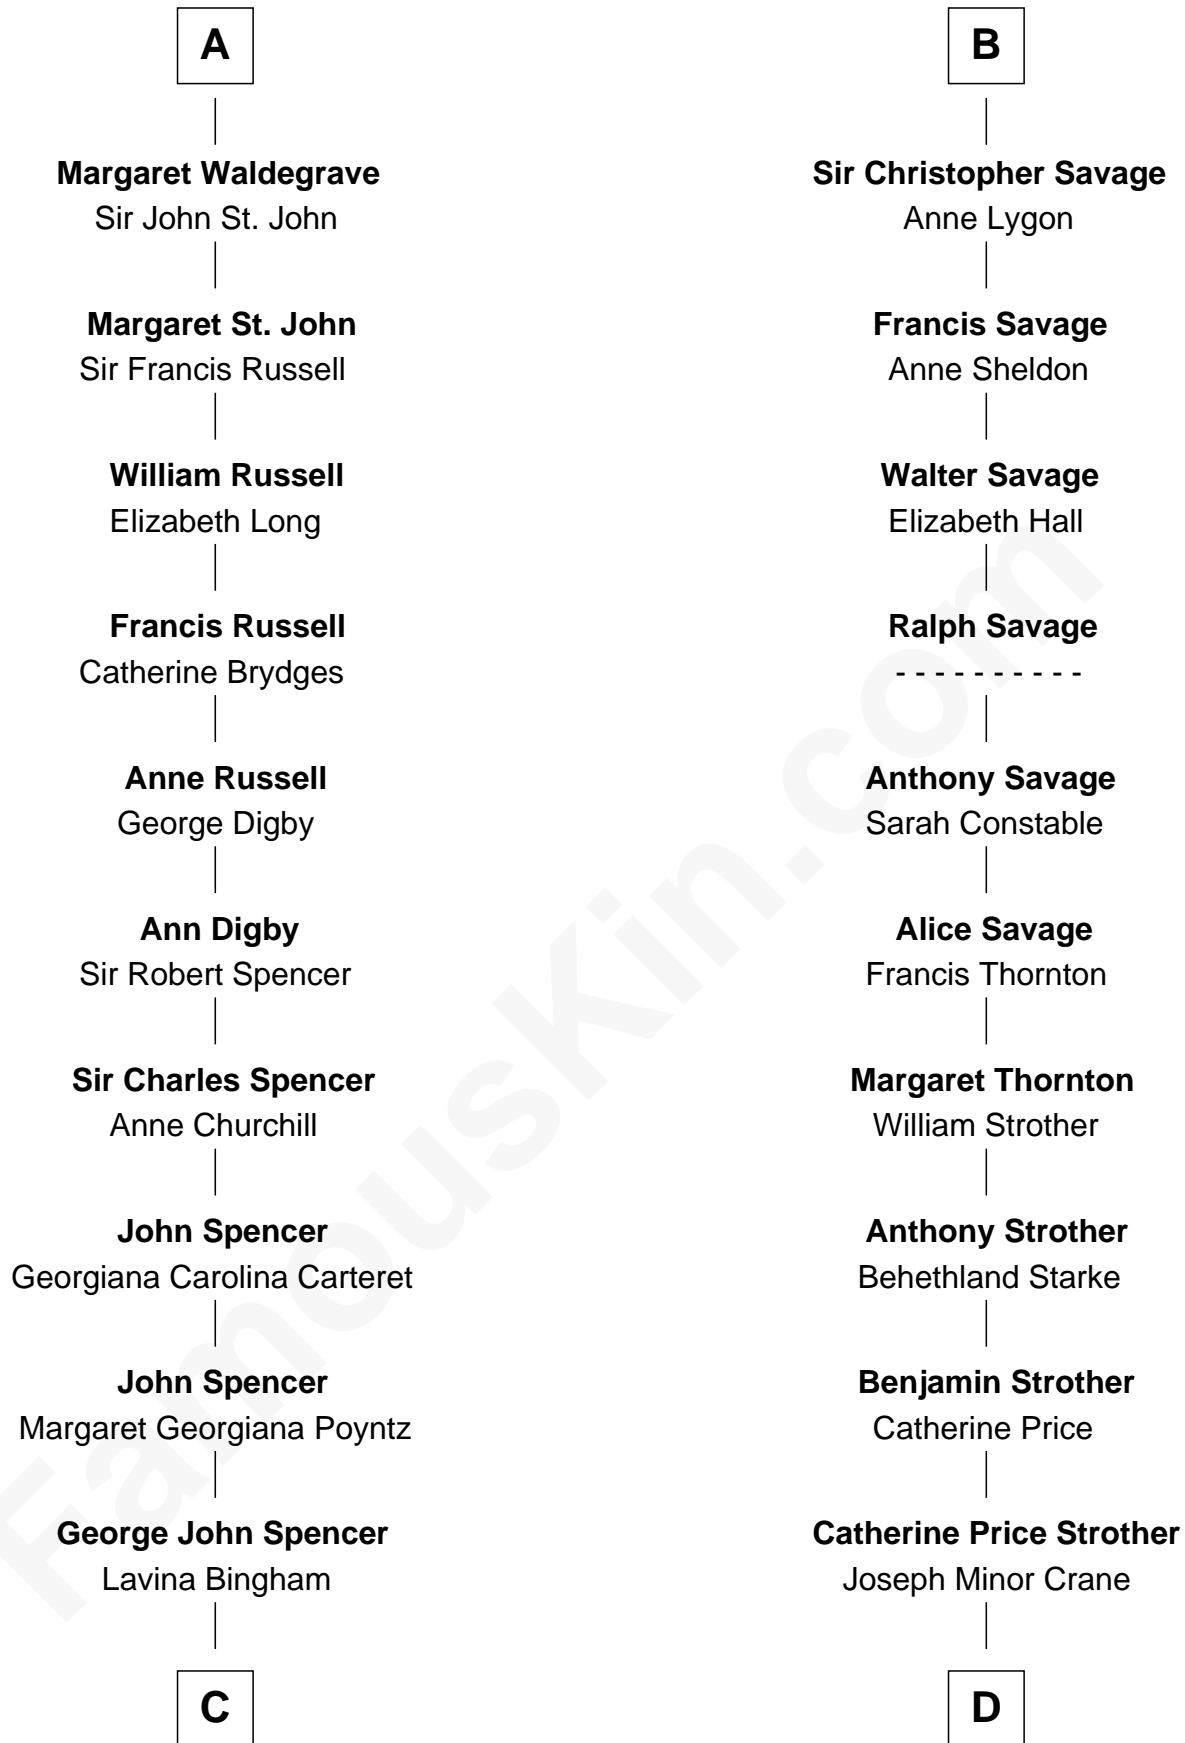

FamousKin.com Relationship Chart of

Princess Diana

Princess of Wales

20th cousin 1 time removed of

Randolph Scott

Movie Actor

Gunselm de Badlesmere

Bartholomew de Badlesmere

Sir Roger Wentworth

Henry Wentworth

Elizabeth Howard

Margery Wentworth

Sir William Waldegrave

A

Bartholomew de Badlesmere

Margaret de Clare

Elizabeth de Badlesmere

Sir William de Bohun

Elizabeth de Bohun

Sir Richard Fitzalan

Elizabeth Fitzalan

Sir Robert Goushill

Joan Goushill

Sir Thomas Stanley

Katherine Stanley

Sir John Savage

Sir Christopher Savage

Anne Stanley

B

C

Frederick Spencer
Adelaide Horatia Elizabeth Seymour

Charles Robert Spencer
Margaret Baring