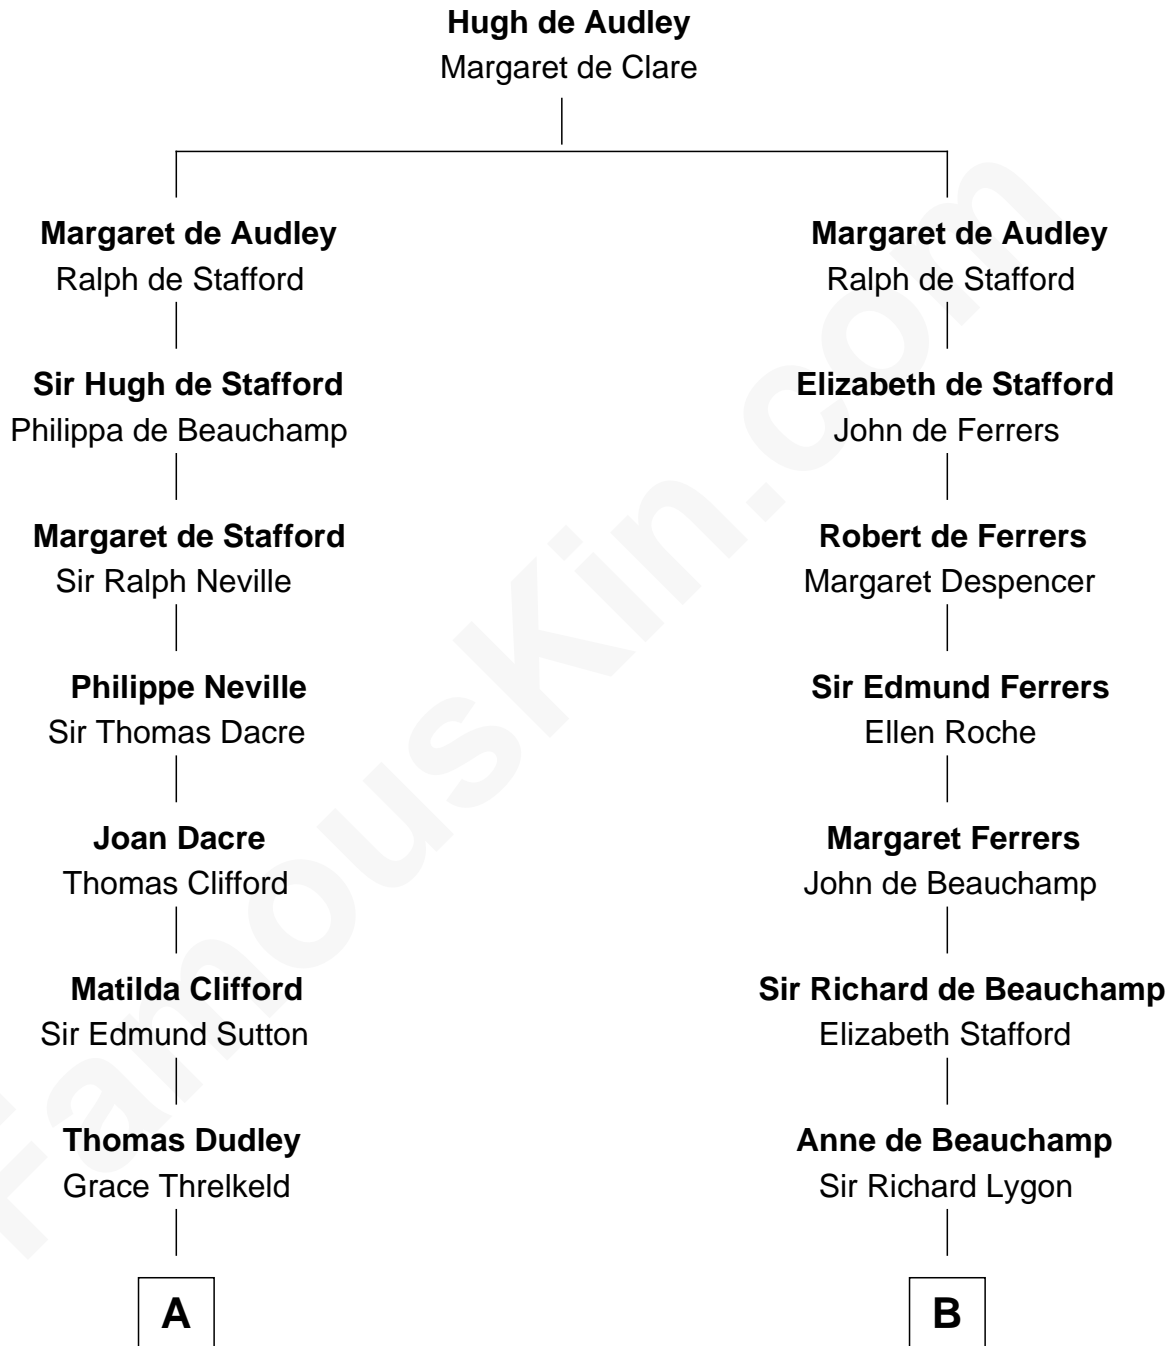

FamousKin.com Relationship Chart of

Princess Diana

Princess of Wales

19th cousin 2 times removed of

Randolph Scott

Movie Actor

C

Albert Edward John Spencer
Cynthia Elinor Beatrix Hamilton

Edward John Spencer
Frances Ruth Burke Roche

Princess Diana
Princess of Wales

D

Catherine Price Strother
Joseph Minor Crane

John William Crane
Margaret Ann Sadler

Joseph Minor Crane
Lavinia Lionberger

Lucy Lionberger Crane
George Grant Scott