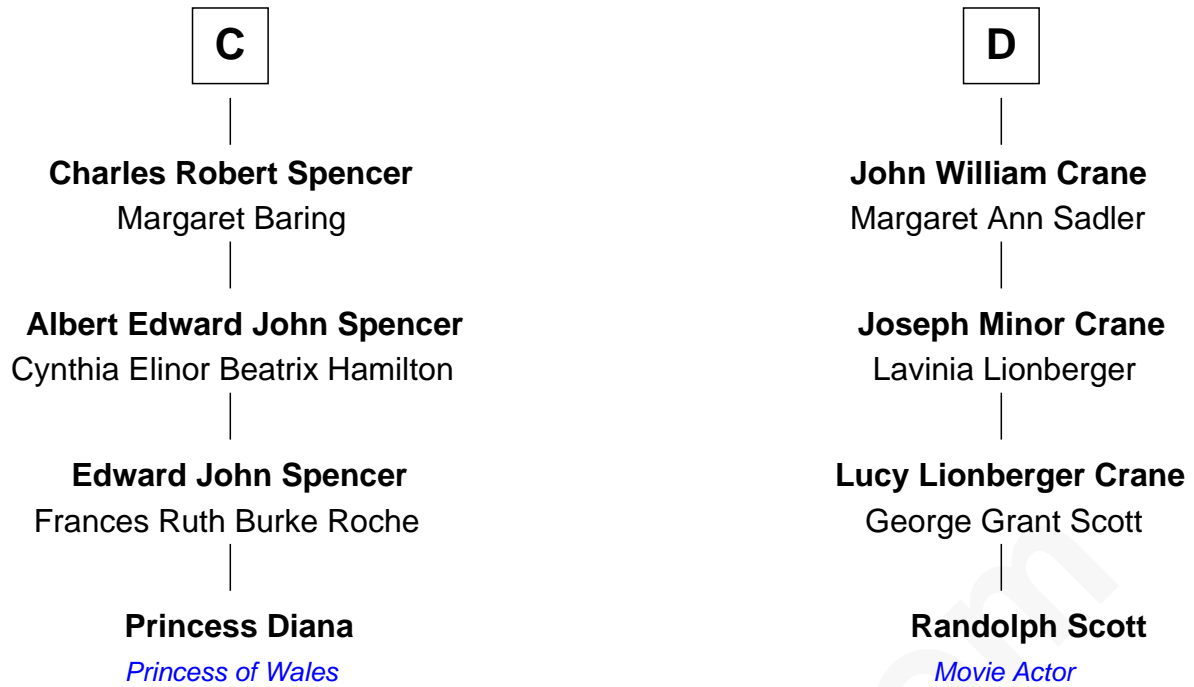

# FamousKin.com Relationship Chart of

**Princess Diana**

*Princess of Wales*

20th cousin of

**Randolph Scott**

*Movie Actor*

**King Philip IV of France**

Joan of Navarre

Elizabeth de Beauchamp

**Sir George Neville**

Margaret Fenne

**Jane Neville**

Sir Henry Pole

**A**

**Isabella of France**

Edward II, King of England

**Edward III, King of England**

Philippa of Hainault

**John of Gaunt**

Katherine Roet

**Joan Beaufort**

Sir Ralph Neville

**George Neville**

Elizabeth Beauchamp

**Sir Henry Neville**

Joan Bouchier

**Sir Richard Neville**

Anne Stafford

**B**

FamousKin.com