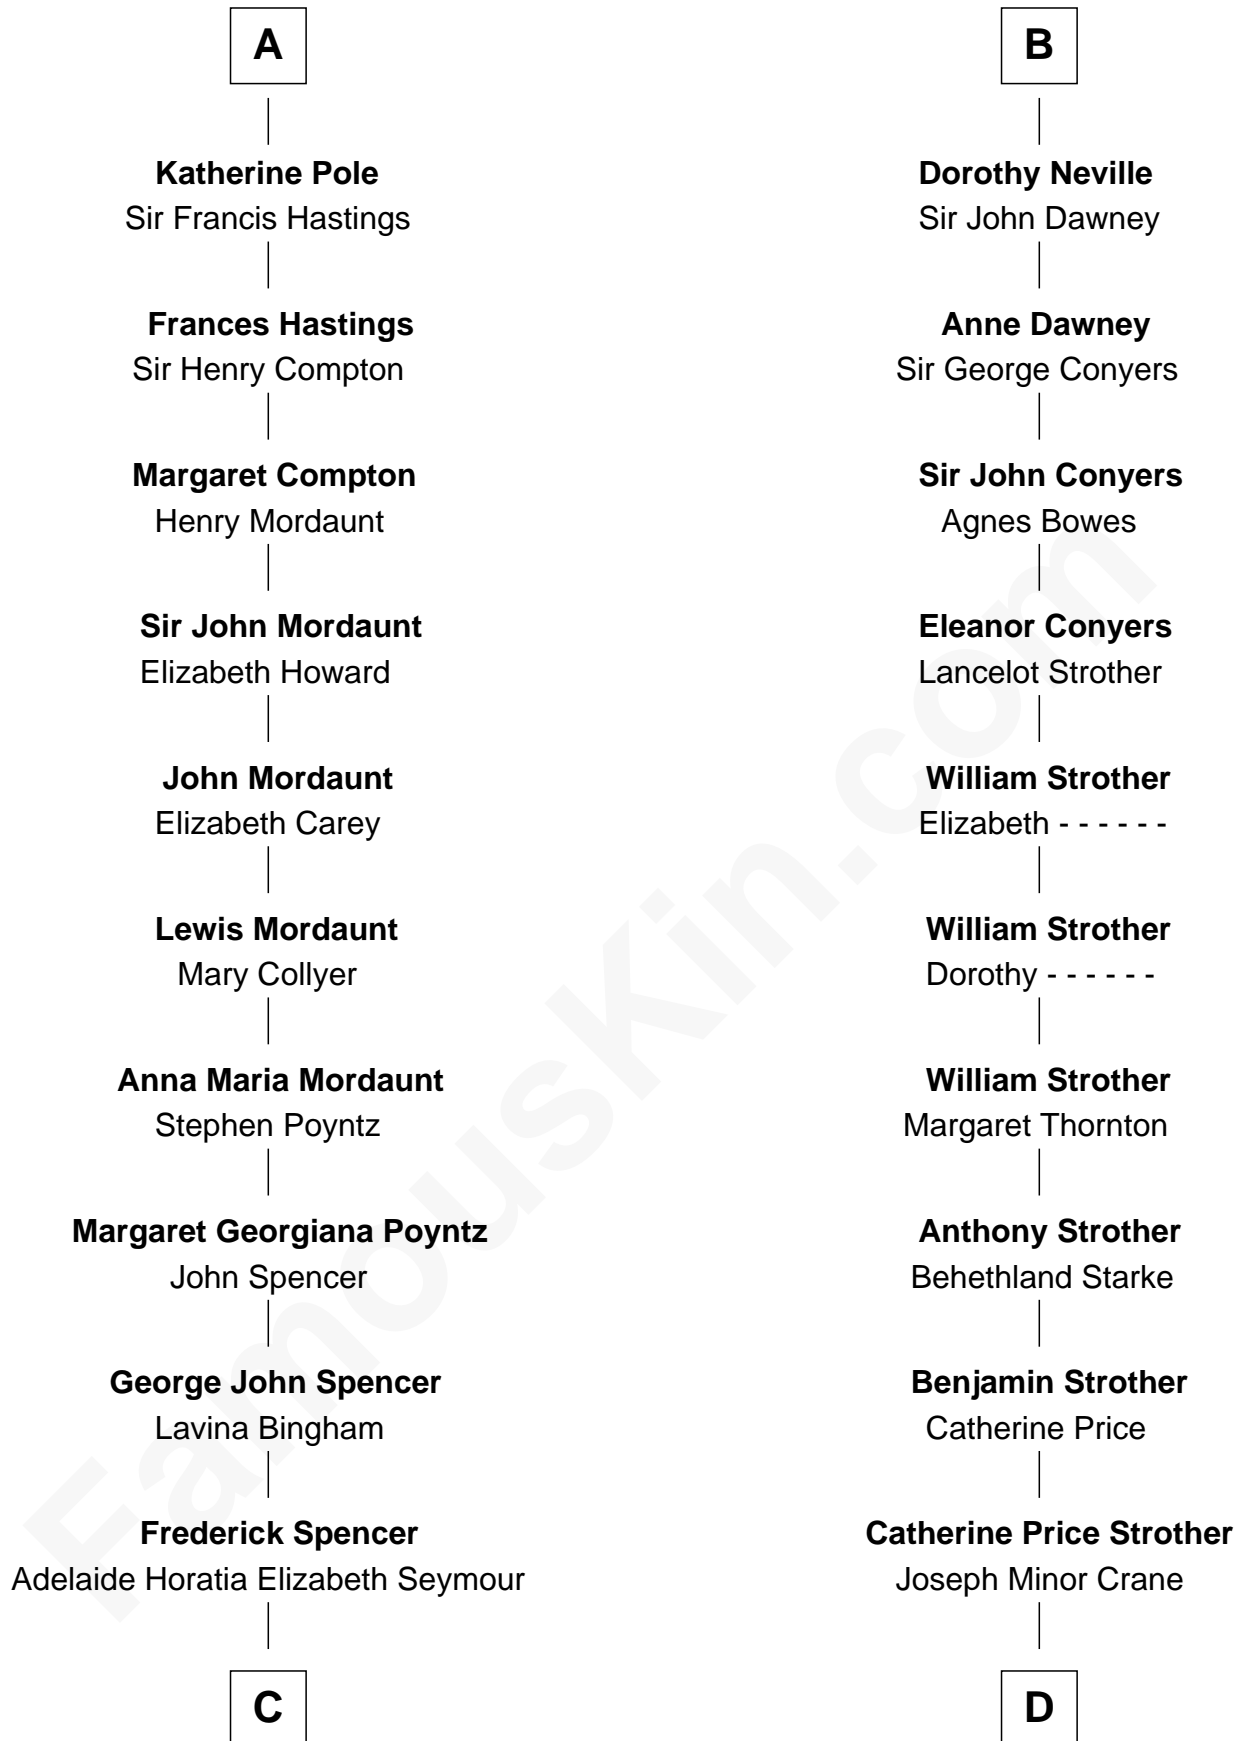

# FamousKin.com Relationship Chart of

**Princess Diana**

*Princess of Wales*

20th cousin of

**Randolph Scott**

*Movie Actor*

**King Philip IV of France**

Joan of Navarre

Elizabeth de Beauchamp

**Sir George Neville**

Margaret Fenne

**Jane Neville**

Sir Henry Pole

**A**

**Isabella of France**

Edward II, King of England

**Edward III, King of England**

Philippa of Hainault

**John of Gaunt**

Katherine Roet

**Joan Beaufort**

Sir Ralph Neville

**George Neville**

Elizabeth Beauchamp

**Sir Henry Neville**

Joan Bouchier

**Sir Richard Neville**

Anne Stafford

**B**

FamousKin.com