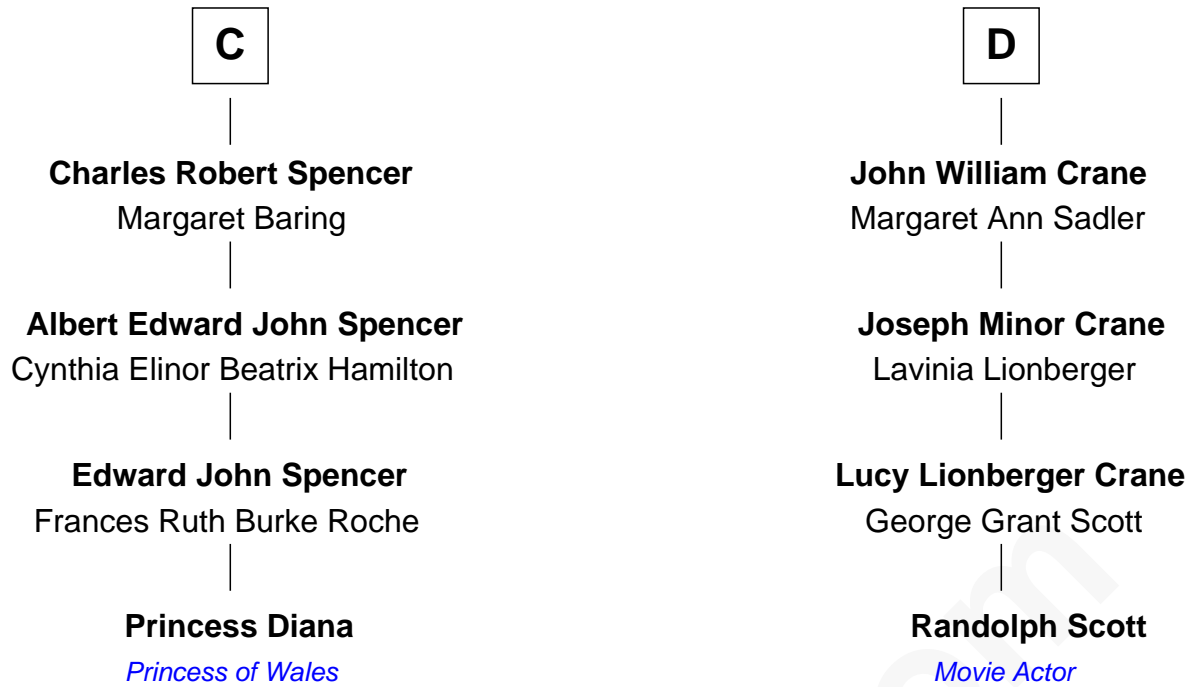

FamousKin.com Relationship Chart of

Princess Diana

Princess of Wales

20th cousin of

Randolph Scott

Movie Actor

Sir James de Audley

Ela Longespee

FamousKin.com