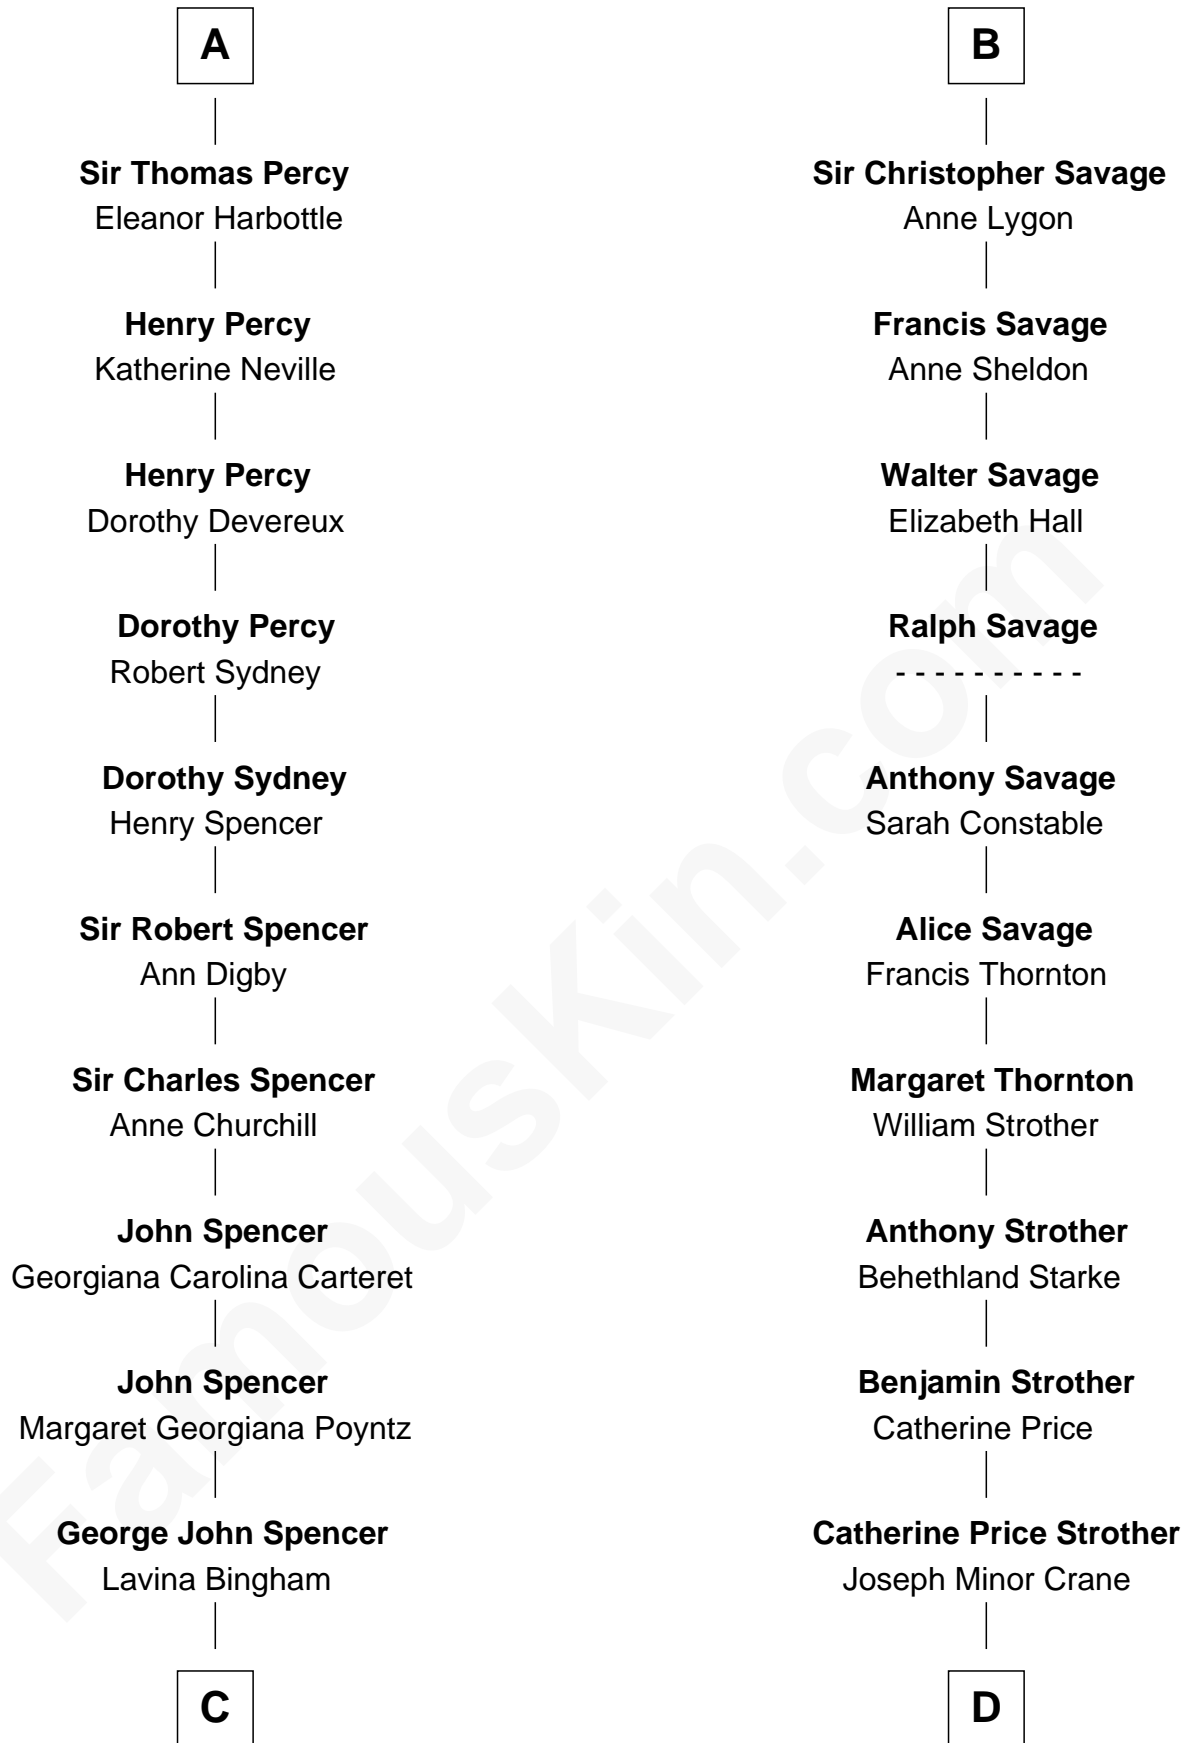

# FamousKin.com Relationship Chart of

**Princess Diana**

*Princess of Wales*

20th cousin 1 time removed of

**Randolph Scott**

*Movie Actor*

**Richard Fitzalan**

Alice de Saluzzo

**C**

**Frederick Spencer**  
Adelaide Horatia Elizabeth Seymour

**Charles Robert Spencer**  
Margaret Baring

**Albert Edward John Spencer**  
Cynthia Elinor Beatrix Hamilton

**Edward John Spencer**  
Frances Ruth Burke Roche

**Princess Diana**  
*Princess of Wales*

**D**

**John William Crane**  
Margaret Ann Sadler

**Joseph Minor Crane**  
Lavinia Lionberger

**Lucy Lionberger Crane**  
George Grant Scott

**Randolph Scott**  
*Movie Actor*