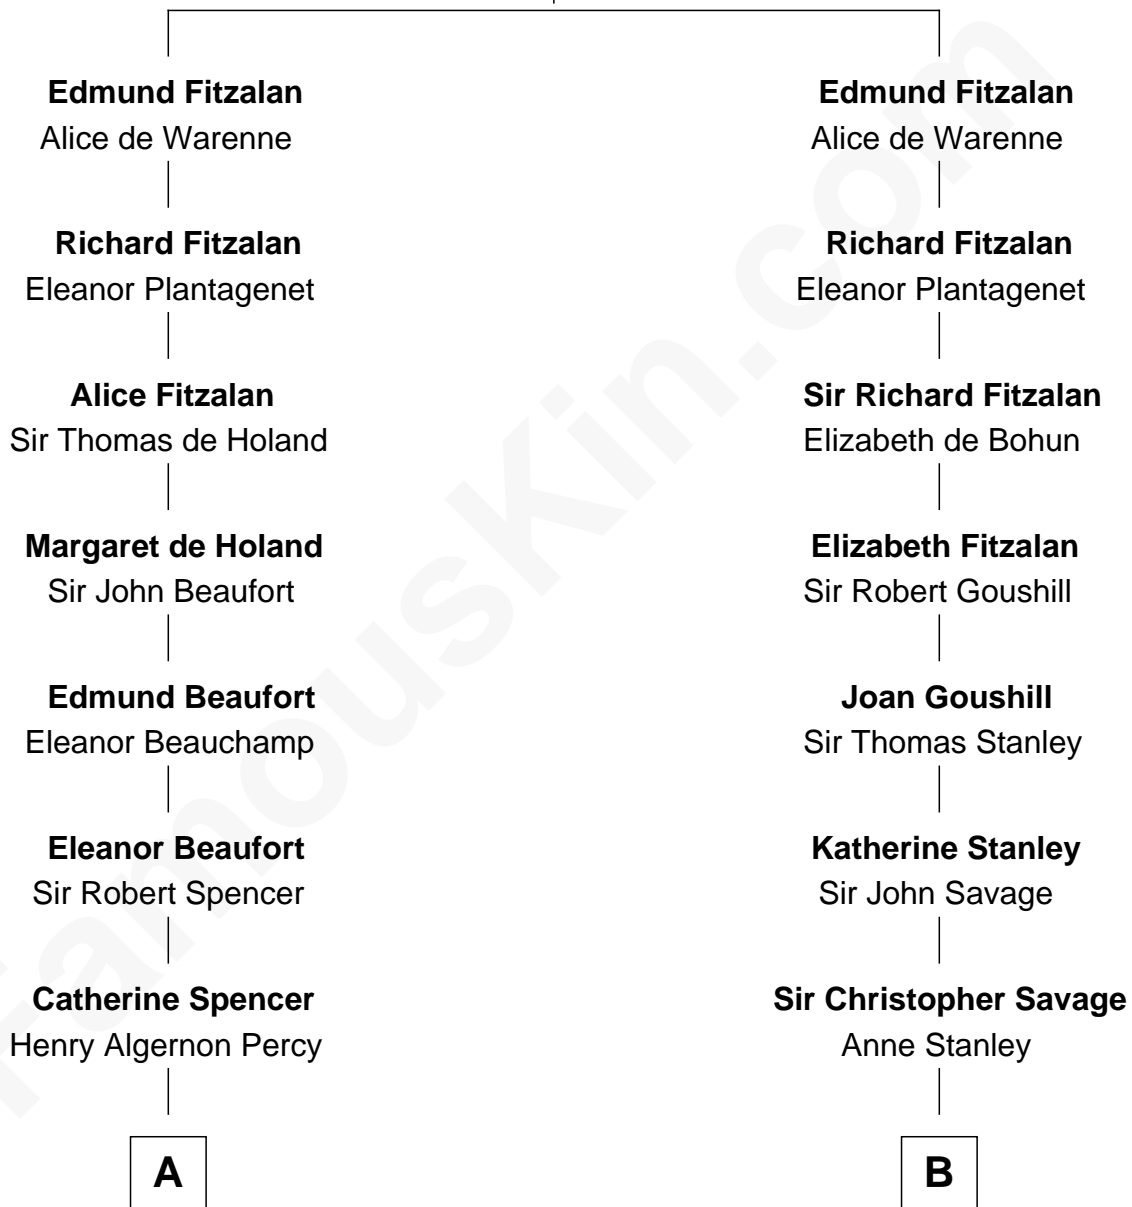

# FamousKin.com Relationship Chart of

**Princess Diana**

*Princess of Wales*

20th cousin 1 time removed of

**Randolph Scott**

*Movie Actor*

**Richard Fitzalan**

Alice de Saluzzo

**C**

**Frederick Spencer**  
Adelaide Horatia Elizabeth Seymour

**Charles Robert Spencer**  
Margaret Baring

**Albert Edward John Spencer**  
Cynthia Elinor Beatrix Hamilton

**Edward John Spencer**  
Frances Ruth Burke Roche

**Princess Diana**  
*Princess of Wales*

**D**

**John William Crane**  
Margaret Ann Sadler

**Joseph Minor Crane**  
Lavinia Lionberger

**Lucy Lionberger Crane**  
George Grant Scott

**Randolph Scott**  
*Movie Actor*