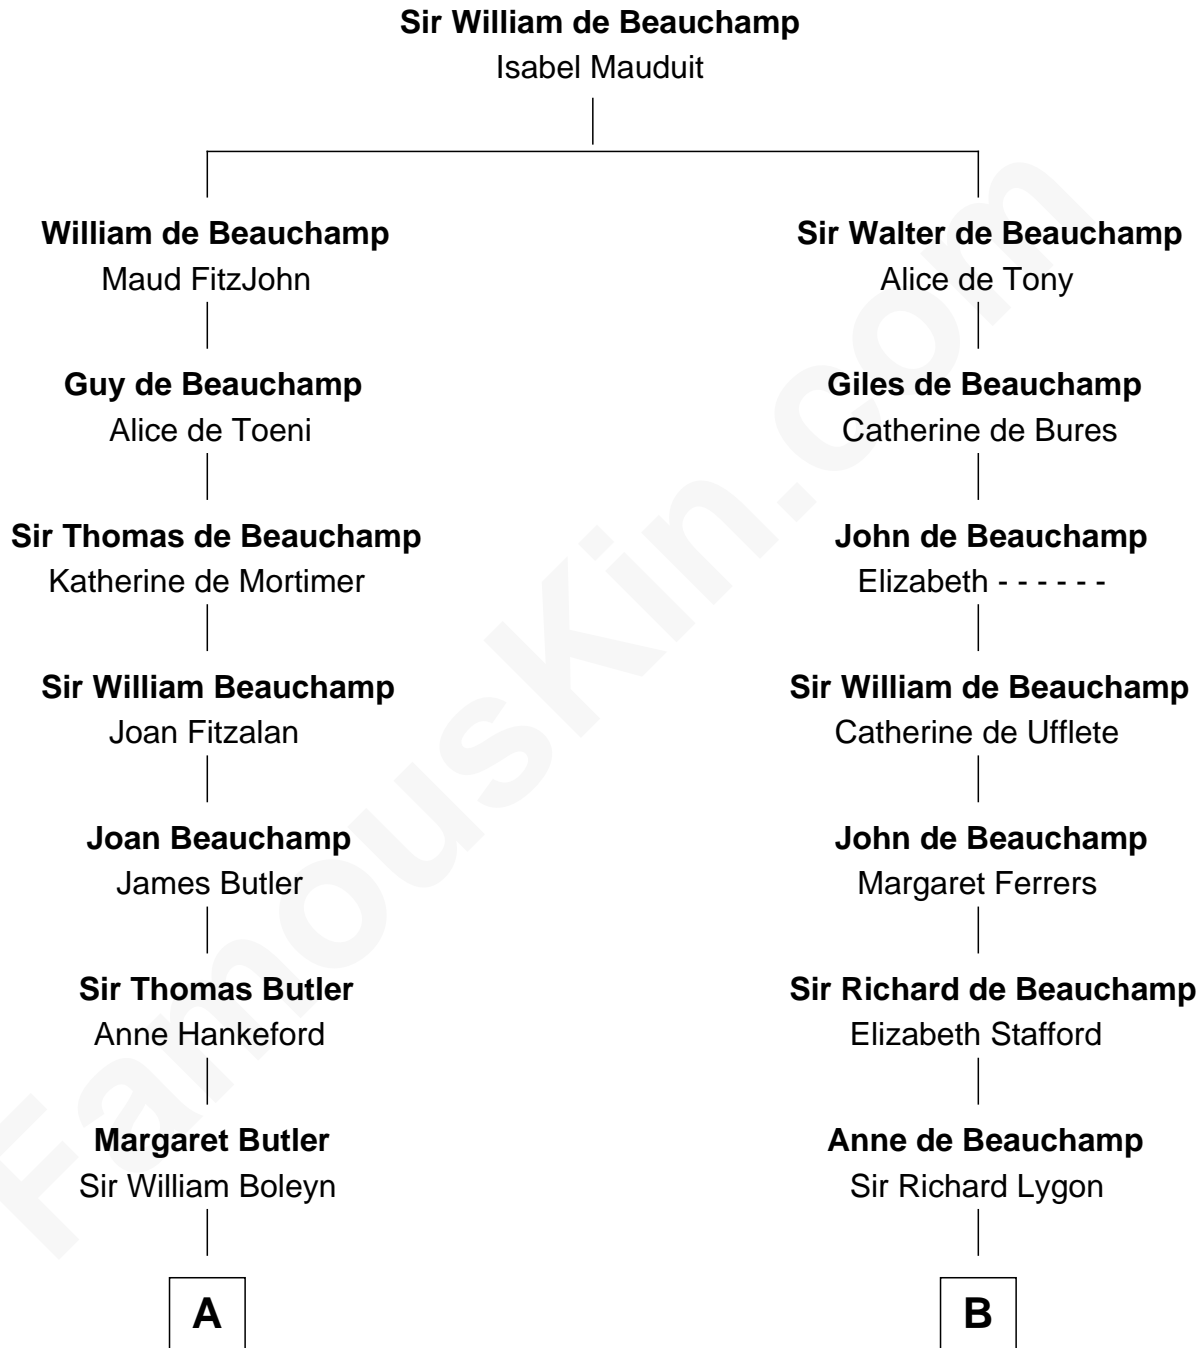

FamousKin.com Relationship Chart of

Princess Diana

Princess of Wales

21st cousin of

Randolph Scott

Movie Actor

C

Frederick Spencer
Adelaide Horatia Elizabeth Seymour

Charles Robert Spencer
Margaret Baring

Albert Edward John Spencer
Cynthia Elinor Beatrix Hamilton

Edward John Spencer
Frances Ruth Burke Roche

Princess Diana
Princess of Wales

D

Catherine Price Strother
Joseph Minor Crane

John William Crane
Margaret Ann Sadler

Joseph Minor Crane
Lavinia Lionberger

Lucy Lionberger Crane
George Grant Scott

Randolph Scott
Movie Actor

FamousKin.com