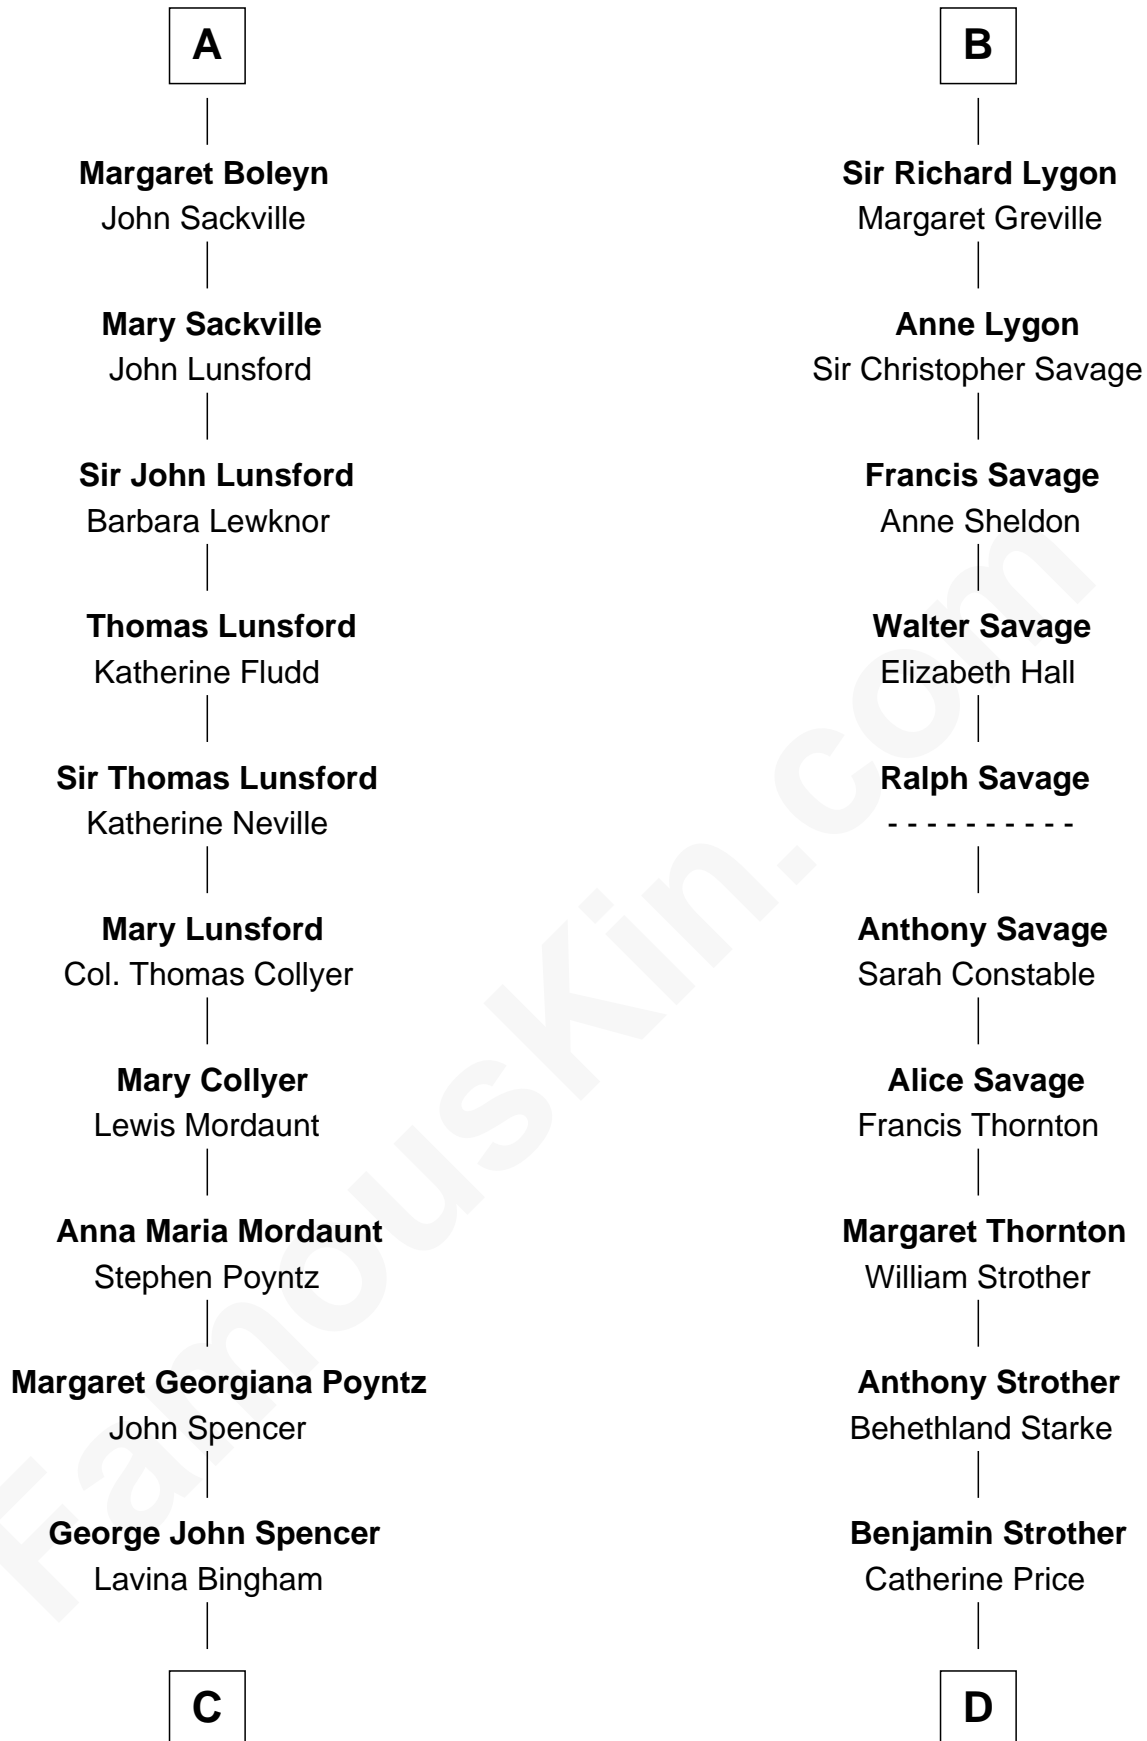

FamousKin.com Relationship Chart of

Princess Diana

Princess of Wales

21st cousin of

Randolph Scott

Movie Actor

C

Frederick Spencer
Adelaide Horatia Elizabeth Seymour

Charles Robert Spencer
Margaret Baring

Albert Edward John Spencer
Cynthia Elinor Beatrix Hamilton

Edward John Spencer
Frances Ruth Burke Roche

Princess Diana
Princess of Wales

D

Catherine Price Strother
Joseph Minor Crane

John William Crane
Margaret Ann Sadler

Joseph Minor Crane
Lavinia Lionberger

Lucy Lionberger Crane
George Grant Scott

Randolph Scott
Movie Actor

FamousKin.com