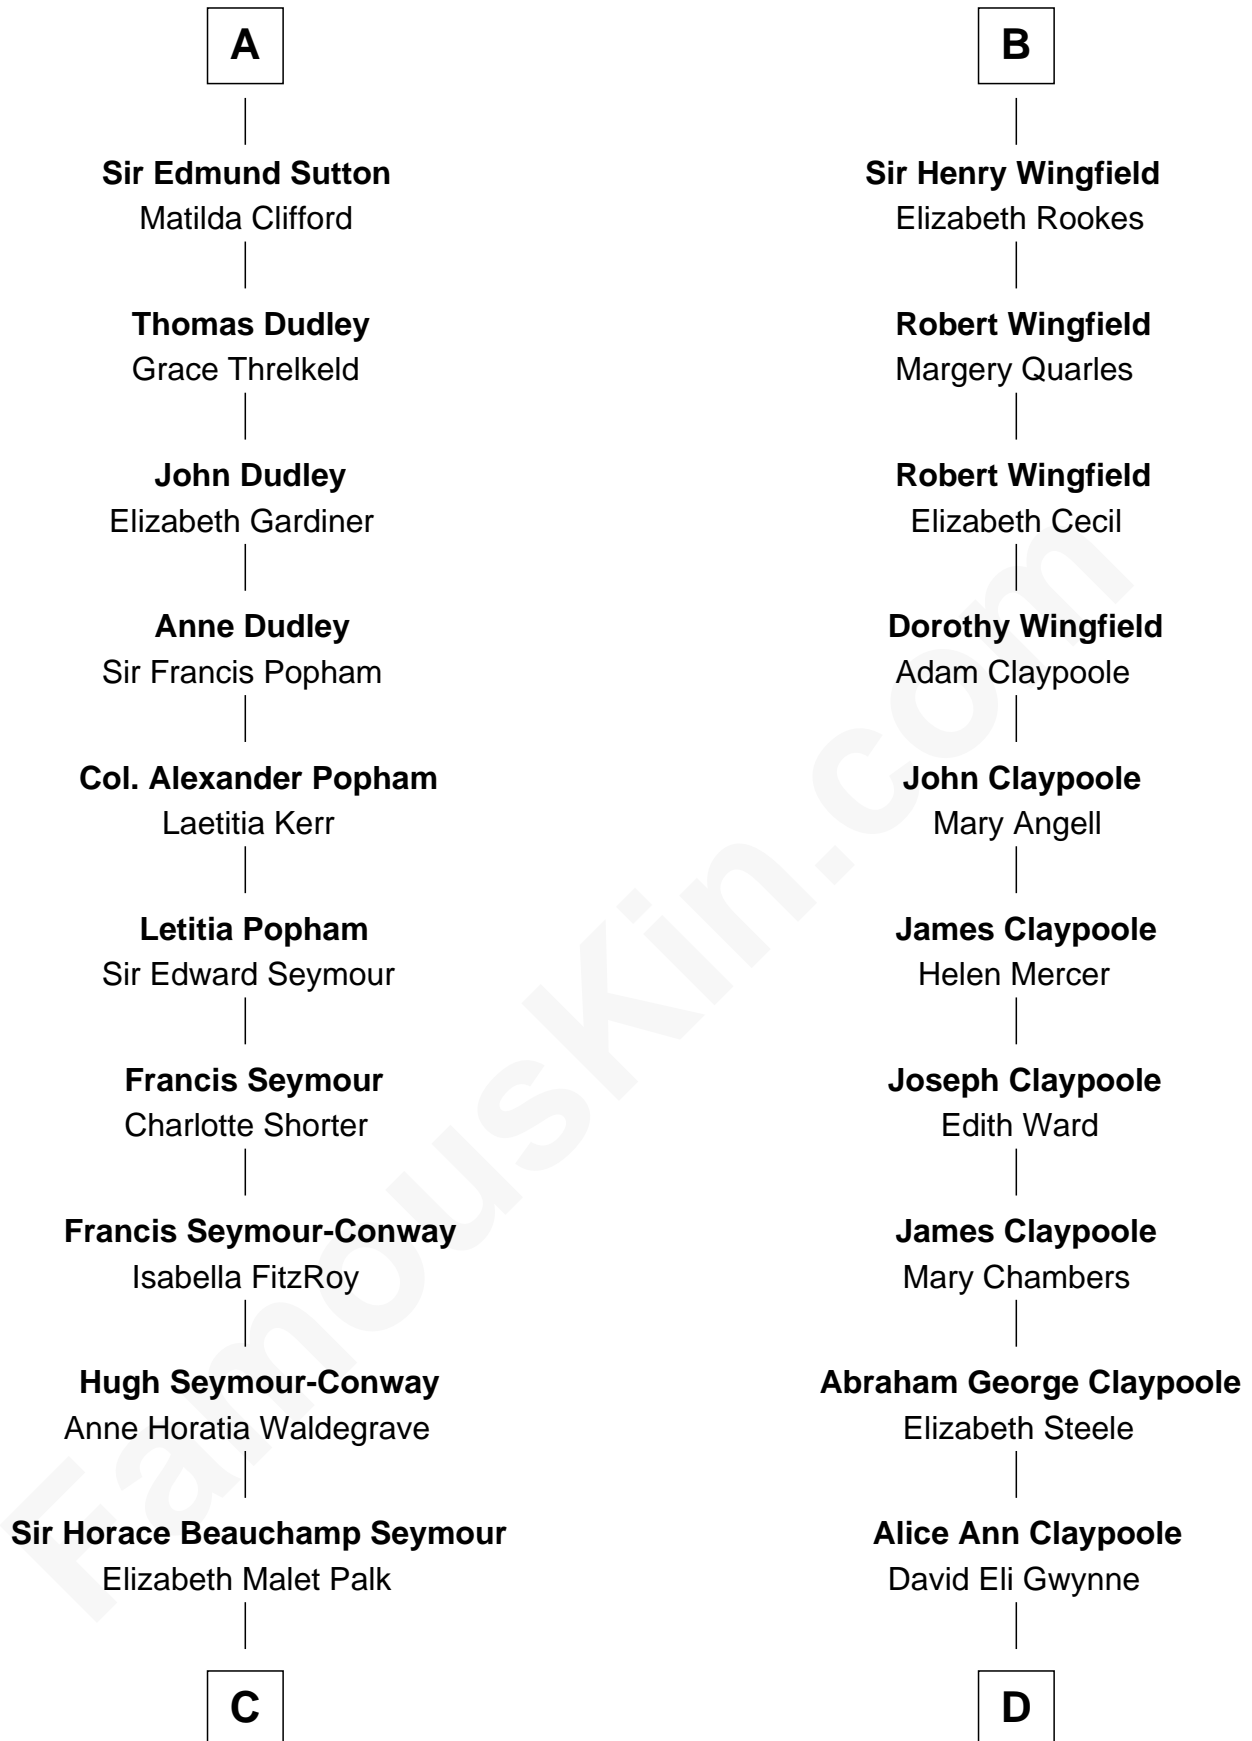

FamousKin.com Relationship Chart of

Princess Diana

Princess of Wales

21st cousin of

Anderson Cooper

Television Journalist

John, King of England

C

Adelaide Horatia Elizabeth Seymour

Frederick Spencer

Charles Robert Spencer

Margaret Baring

Albert Edward John Spencer

Cynthia Elinor Beatrix Hamilton

Edward John Spencer

Frances Ruth Burke Roche