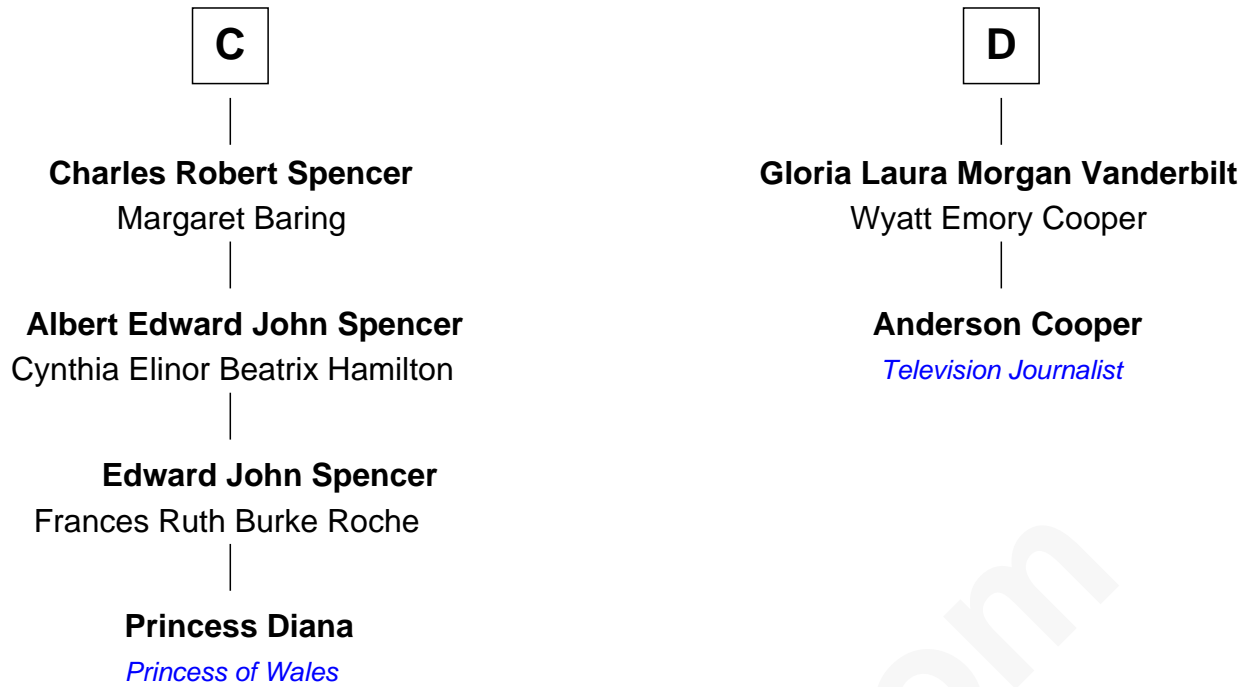

FamousKin.com
Relationship Chart of
Princess Diana
Princess of Wales

18th cousin 2 times removed of

Anderson Cooper
Television Journalist

Edmund Fitzalan
 Alice de Warenne

Richard Fitzalan
 Eleanor Plantagenet

Alice Fitzalan
 Sir Thomas de Holand

Margaret de Holand
 Sir John Beaufort

Edmund Beaufort
 Eleanor Beauchamp

Eleanor Beaufort
 Sir Robert Spencer

Catherine Spencer
 Henry Algernon Percy

Sir Thomas Percy
 Eleanor Harbottle

A

Richard Fitzalan
 Eleanor Plantagenet

Sir Richard Fitzalan
 Elizabeth de Bohun

Elizabeth Fitzalan
 Sir Robert Goushill

Elizabeth Goushill
 Sir Robert Wingfield

Sir Henry Wingfield
 Elizabeth Rookes

Robert Wingfield
 Margery Quarles

Robert Wingfield
 Elizabeth Cecil

B

FamousKin.com