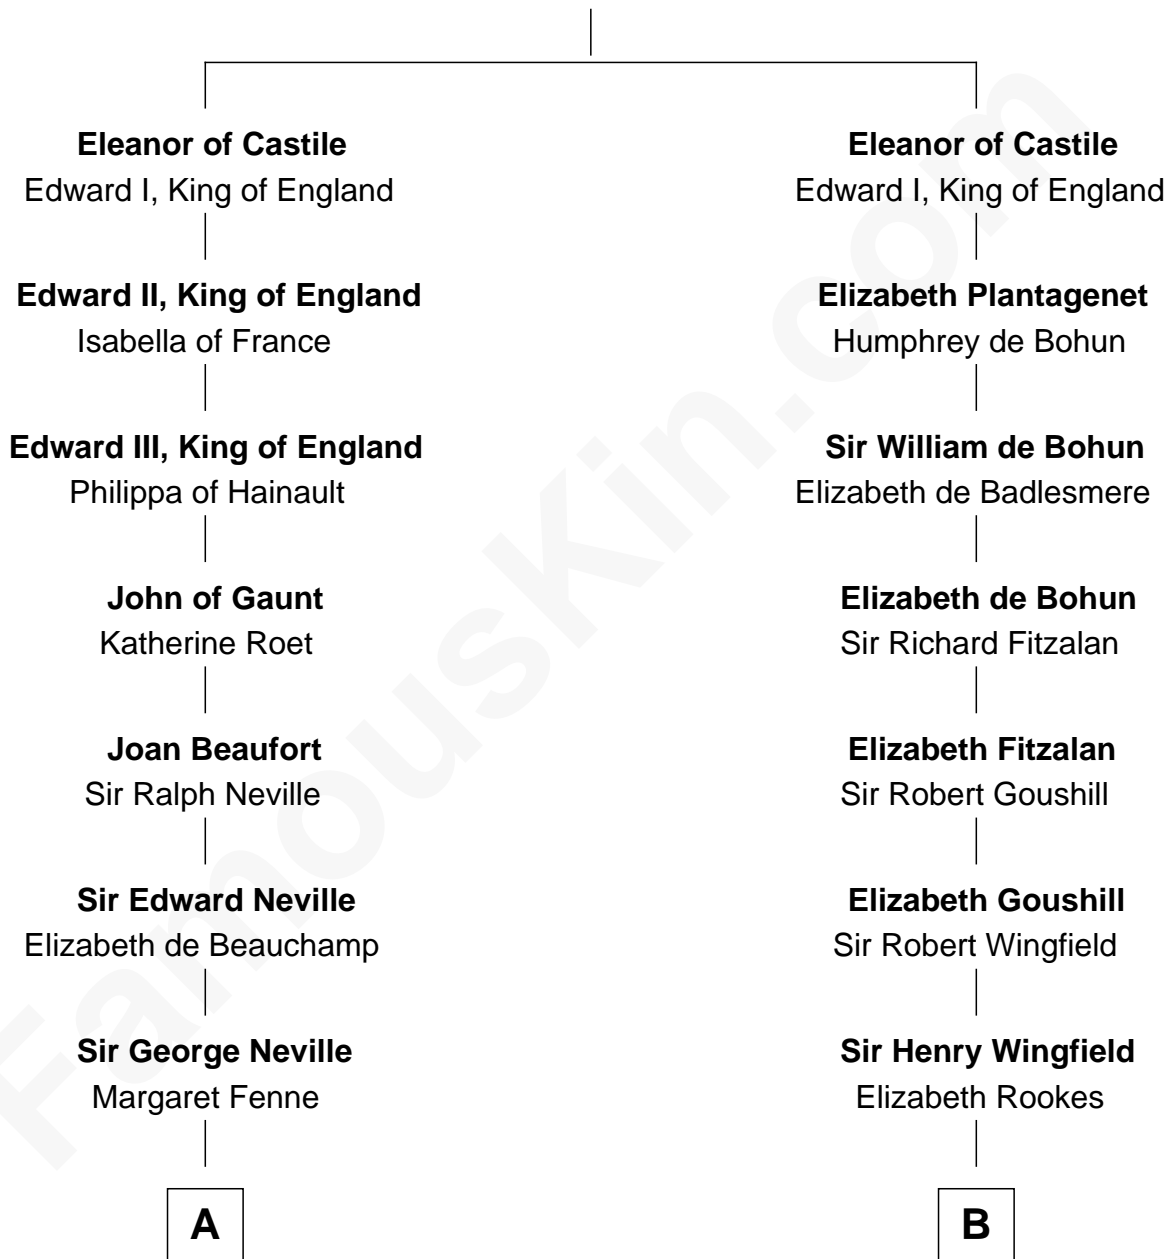

FamousKin.com Relationship Chart of

Princess Diana

Princess of Wales

20th cousin 1 time removed of

Anderson Cooper

Television Journalist

Ferdinand III, King of Castile

Joanna of Ponthieu

C

Frederick Spencer

Adelaide Horatia Elizabeth Seymour

Charles Robert Spencer

Margaret Baring

Albert Edward John Spencer

Cynthia Elinor Beatrix Hamilton

Edward John Spencer