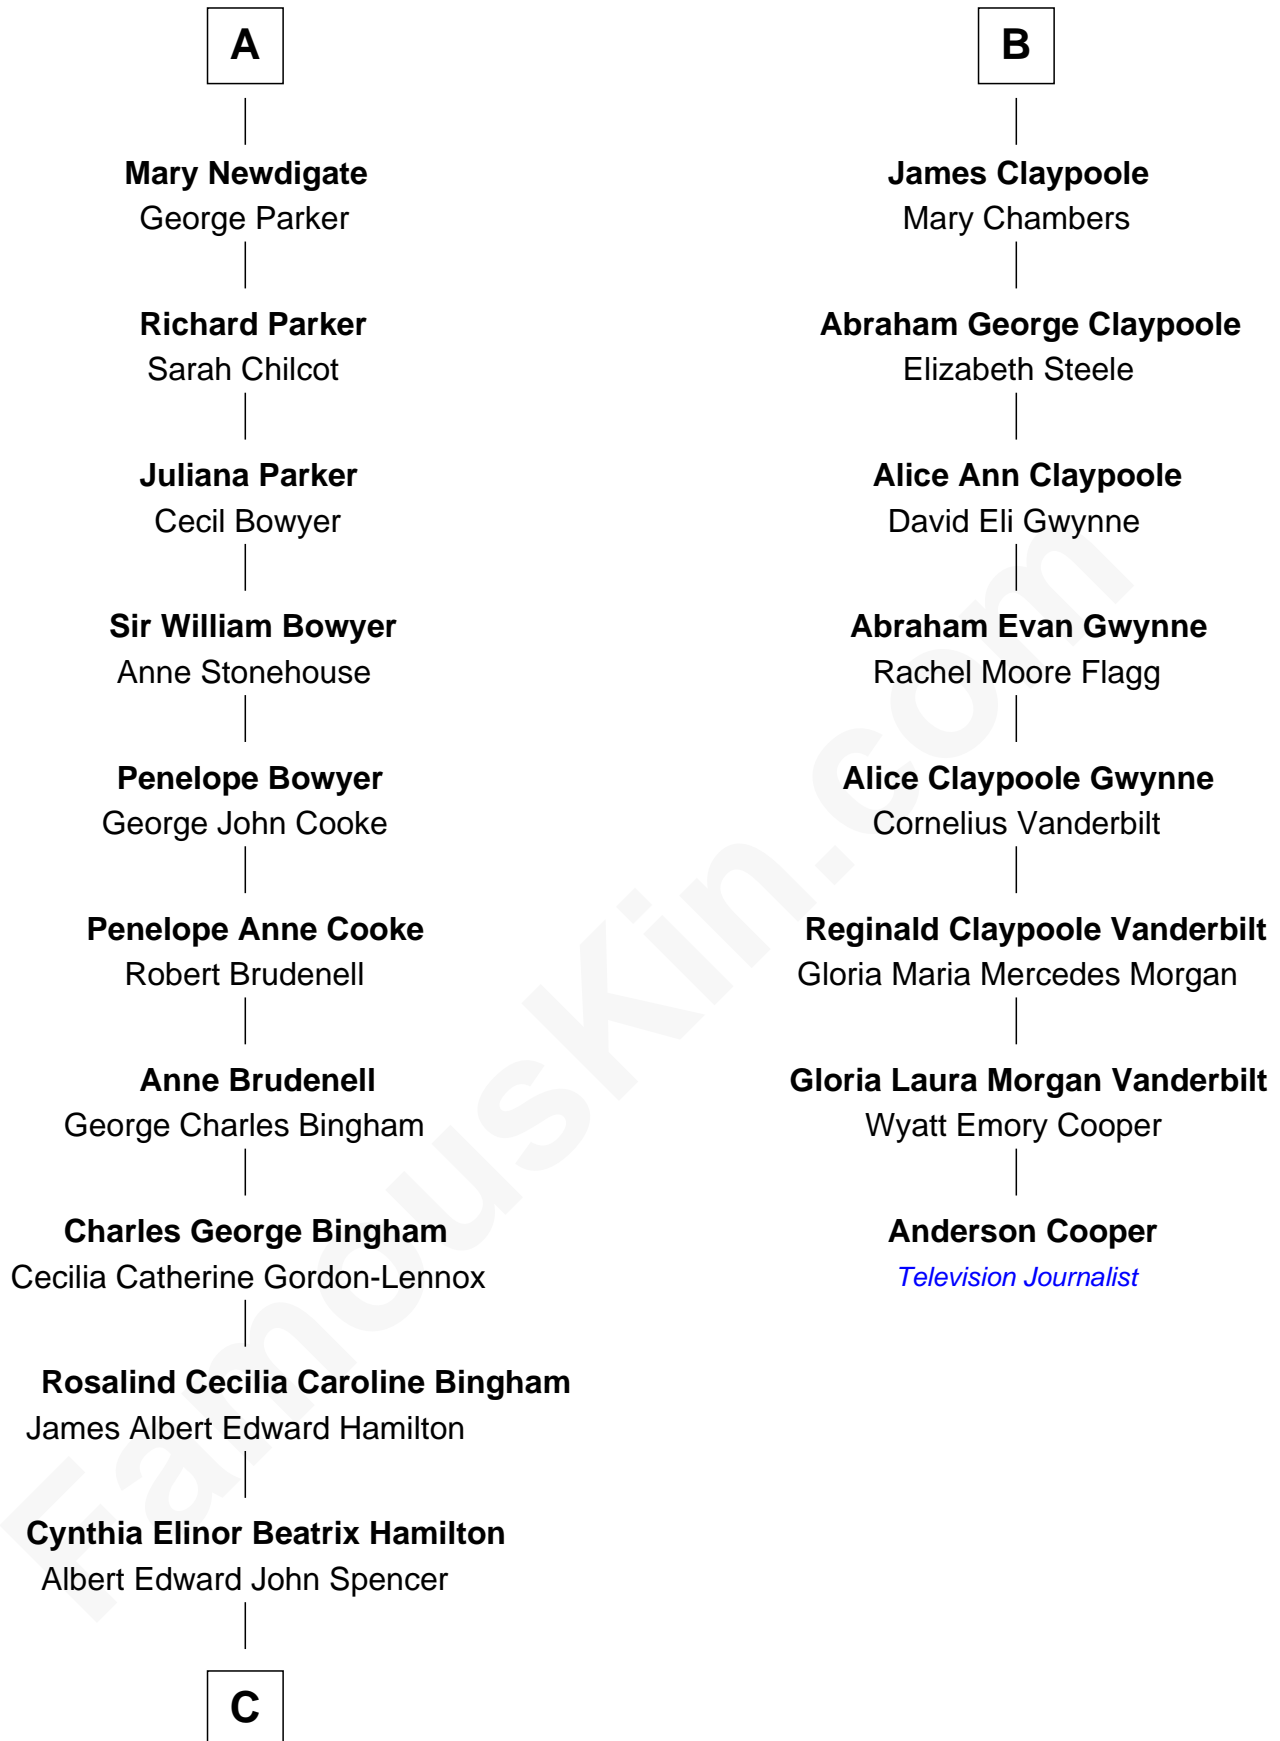

FamousKin.com

Relationship Chart of

Princess Diana

Princess of Wales

14th cousin 4 times removed of

Anderson Cooper
Television Journalist

C

Edward John Spencer
Frances Ruth Burke Roche

Princess Diana
Princess of Wales

FamousKin.com