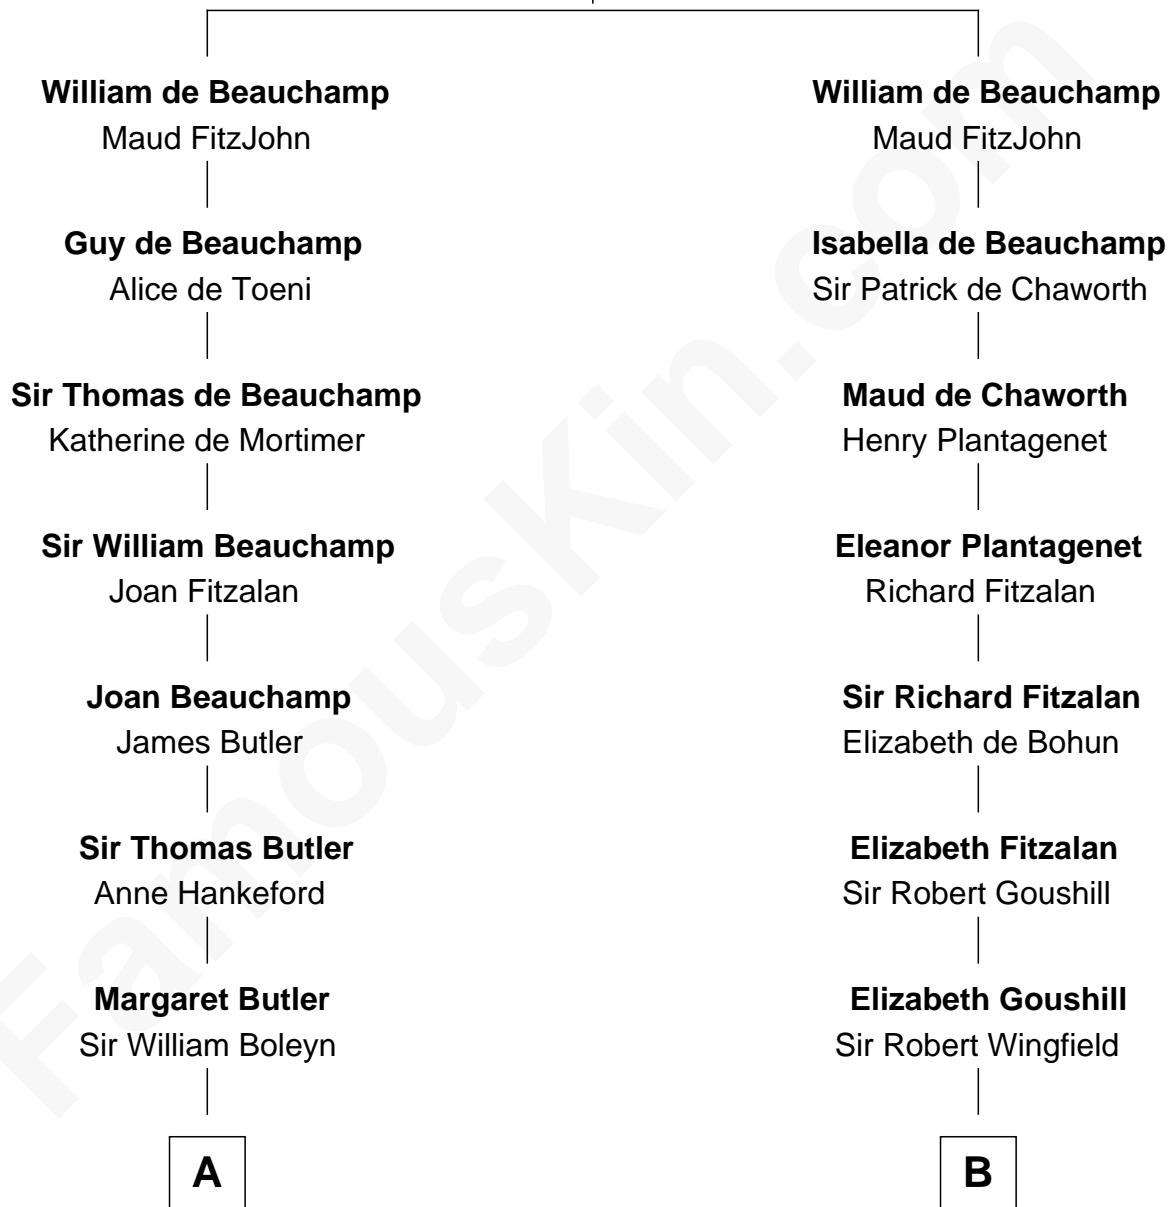

FamousKin.com Relationship Chart of

Princess Diana

Princess of Wales

21st cousin of

Anderson Cooper

Television Journalist

Sir William de Beauchamp

Isabel Mauduit

C

Frederick Spencer

Adelaide Horatia Elizabeth Seymour

Charles Robert Spencer

Margaret Baring

Albert Edward John Spencer

Cynthia Elinor Beatrix Hamilton

Edward John Spencer

Frances Ruth Burke Roche

Princess Diana

Princess of Wales

D

Abraham Evan Gwynne

Rachel Moore Flagg

Alice Claypoole Gwynne

Cornelius Vanderbilt