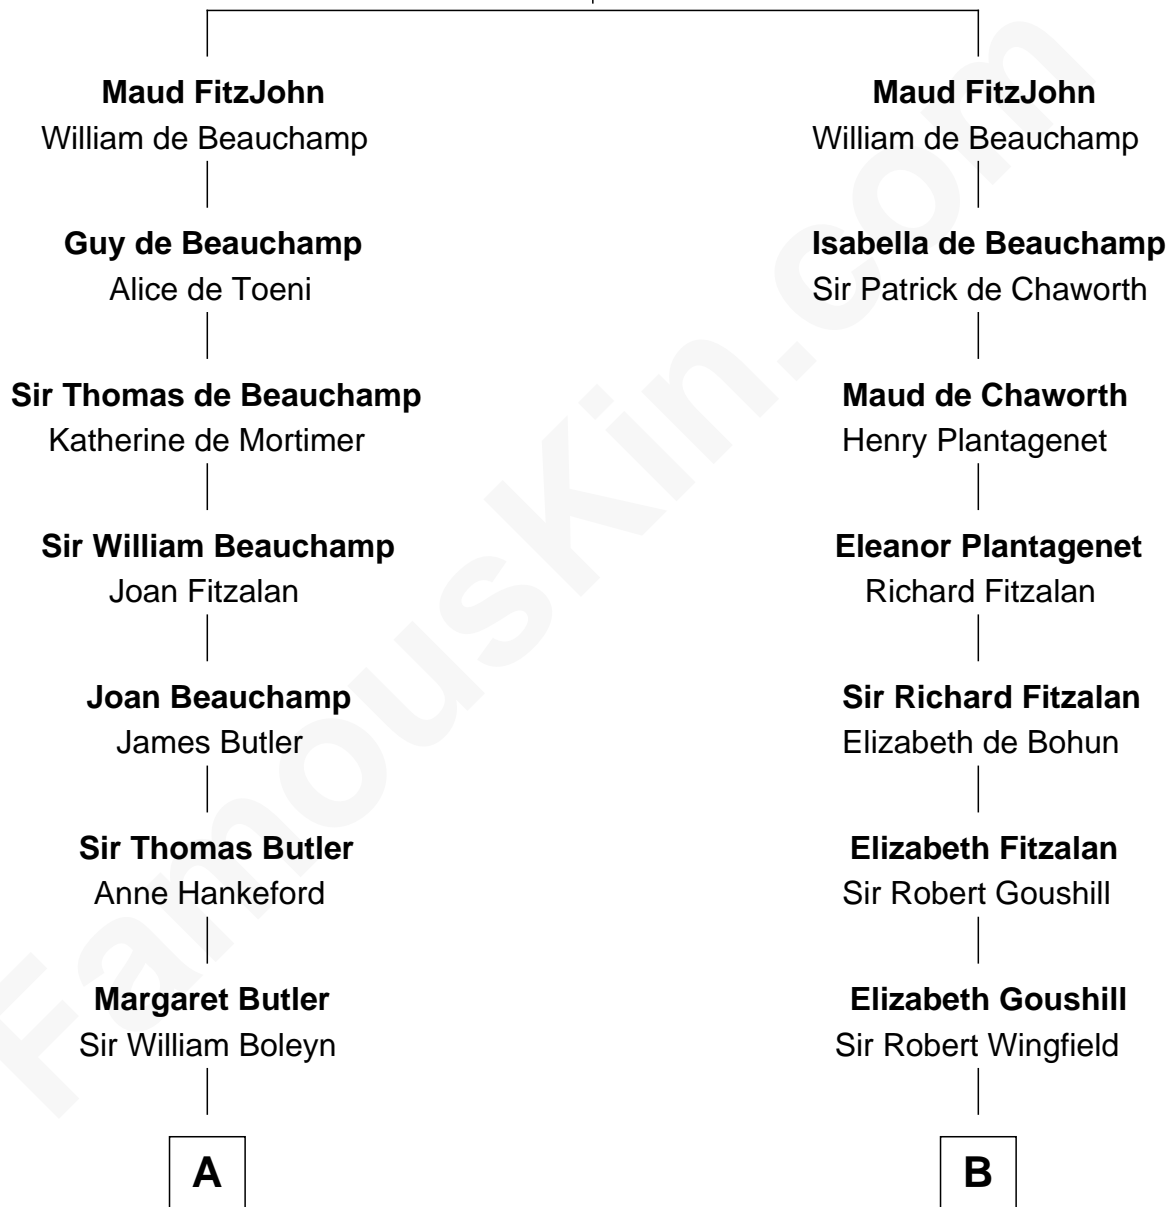

# FamousKin.com Relationship Chart of

**Princess Diana**

*Princess of Wales*

20th cousin 1 time removed of

**Gloria Vanderbilt**

*Fashion Designer*

**Sir John FitzGeoffrey**

Isabel le Bigod

**C**

**Frederick Spencer**  
Adelaide Horatia Elizabeth Seymour

**Charles Robert Spencer**  
Margaret Baring

**Albert Edward John Spencer**  
Cynthia Elinor Beatrix Hamilton

**Edward John Spencer**  
Frances Ruth Burke Roche

**Princess Diana**  
*Princess of Wales*

**D**

**Abraham Evan Gwynne**  
Rachel Moore Flagg

**Alice Claypoole Gwynne**  
Cornelius Vanderbilt

**Reginald Claypoole Vanderbilt**  
Gloria Maria Mercedes Morgan