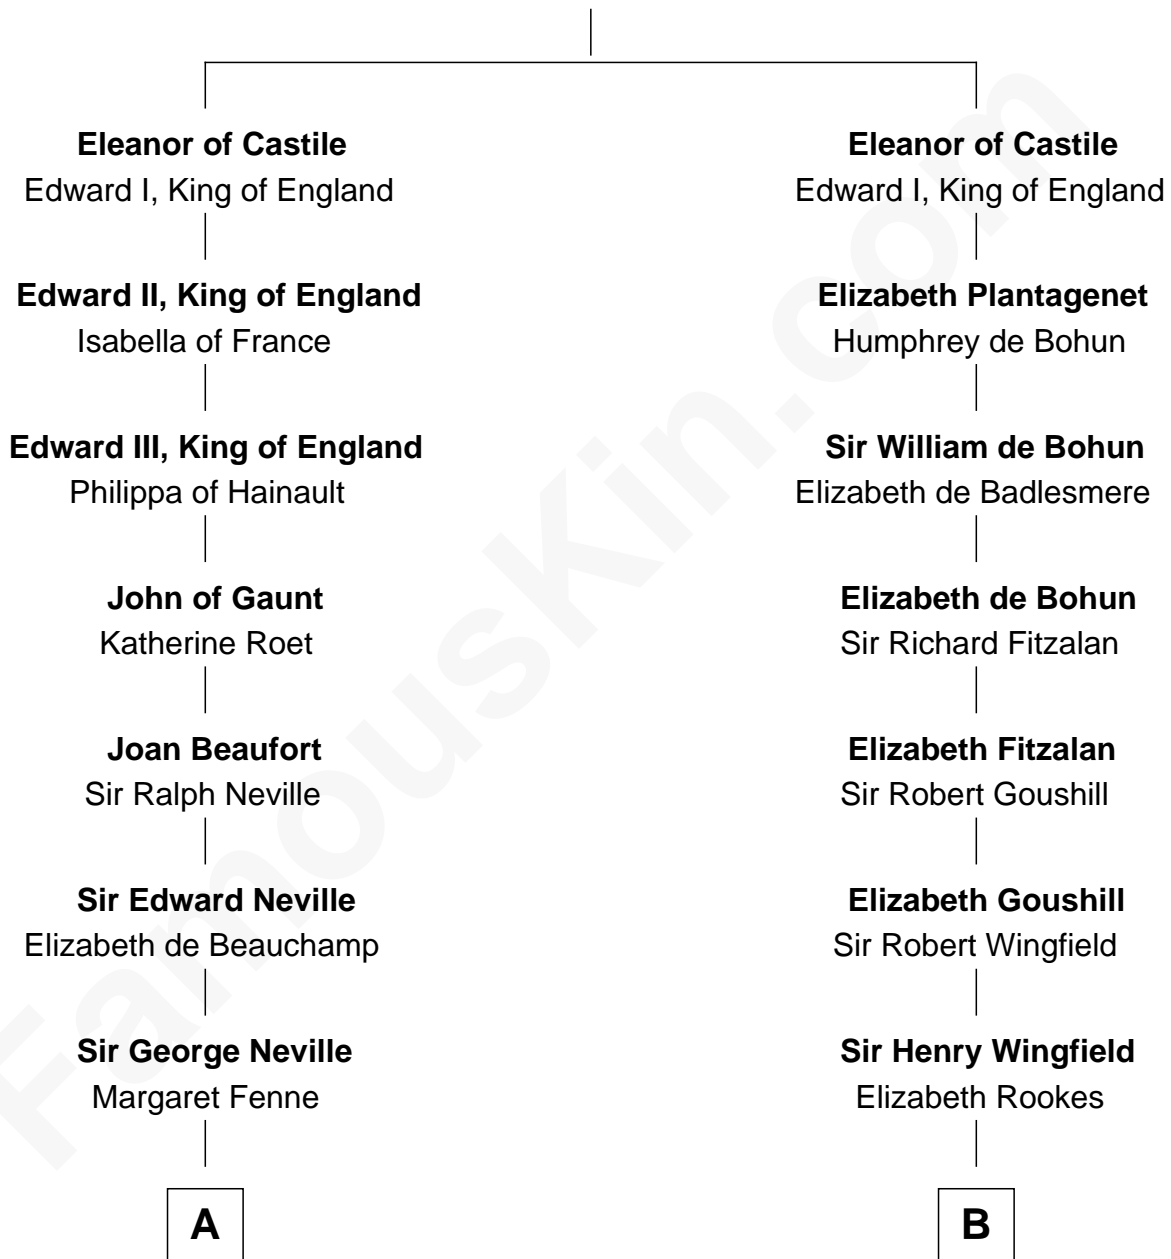

# FamousKin.com Relationship Chart of

**Princess Diana**

*Princess of Wales*

19th cousin 2 times removed of

**Gloria Vanderbilt**

*Fashion Designer*

**Ferdinand III, King of Castile**

Joanna of Ponthieu

**C**

**Frederick Spencer**

Adelaide Horatia Elizabeth Seymour

**Charles Robert Spencer**

Margaret Baring

**Albert Edward John Spencer**

Cynthia Elinor Beatrix Hamilton

**Edward John Spencer**

Frances Ruth Burke Roche

**Princess Diana**

*Princess of Wales*

**D**

**Alice Claypoole Gwynne**

Cornelius Vanderbilt

**Reginald Claypoole Vanderbilt**

Gloria Maria Mercedes Morgan