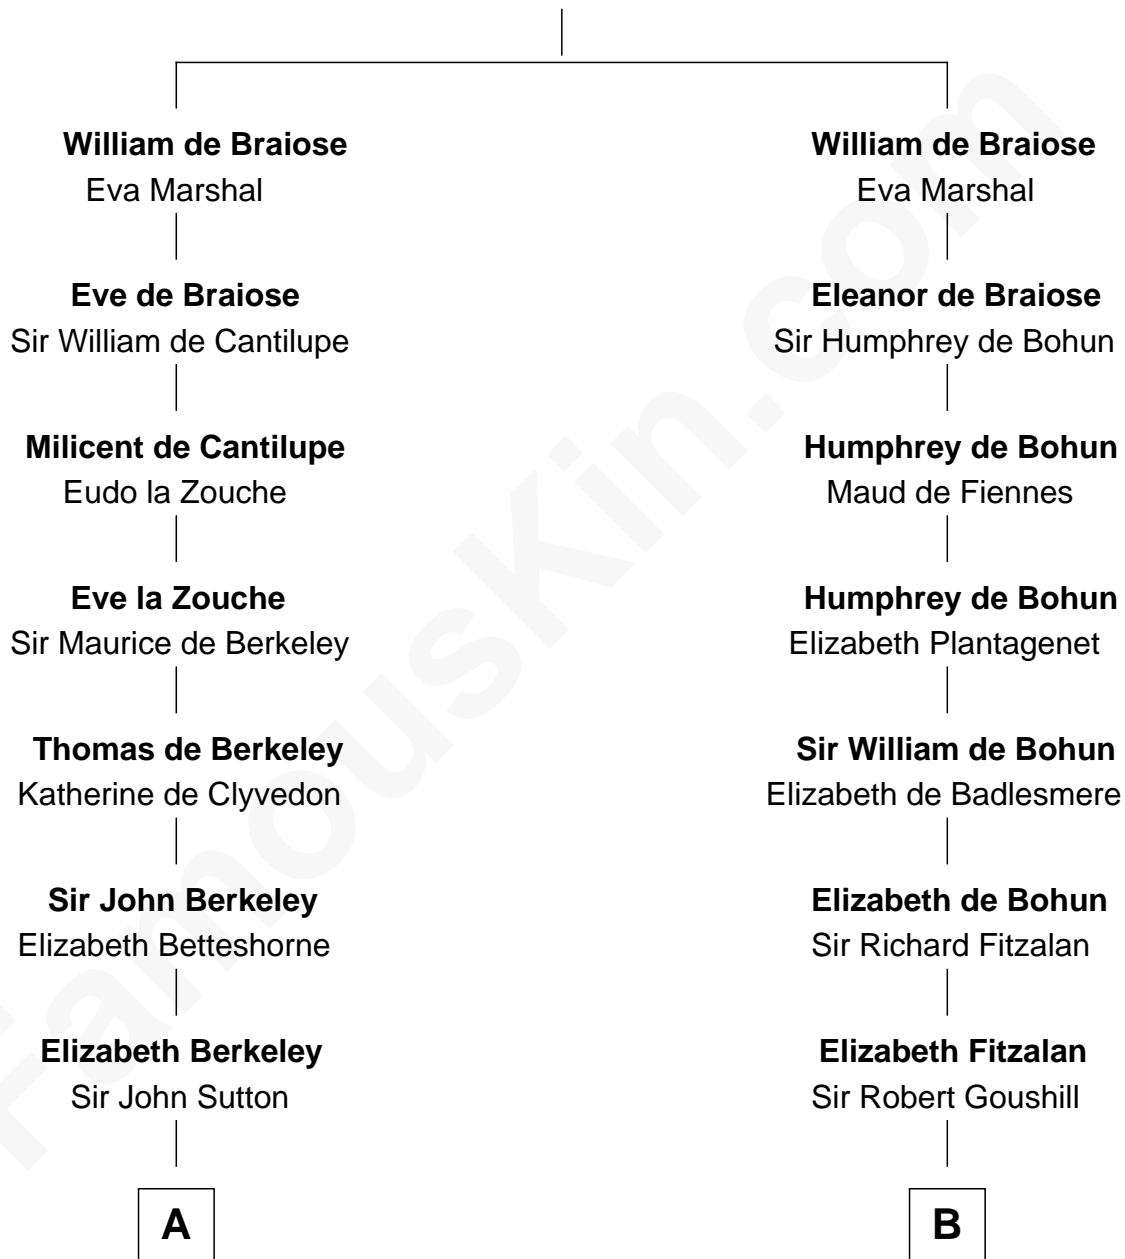

# FamousKin.com Relationship Chart of

**Princess Diana**

*Princess of Wales*

21st cousin of

**Gloria Vanderbilt**

*Fashion Designer*

**Reginald de Braiose**

**C**

**Adelaide Horatia Elizabeth Seymour**

Frederick Spencer

**Charles Robert Spencer**

Margaret Baring

**Albert Edward John Spencer**

Cynthia Elinor Beatrix Hamilton

**Edward John Spencer**

Frances Ruth Burke Roche

**Princess Diana**

*Princess of Wales*

**D**

**Alice Ann Claypoole**

David Eli Gwynne

**Abraham Evan Gwynne**

Rachel Moore Flagg

**Alice Claypoole Gwynne**

Cornelius Vanderbilt

**Reginald Claypoole Vanderbilt**

Gloria Maria Mercedes Morgan

**Gloria Vanderbilt**

*Fashion Designer*