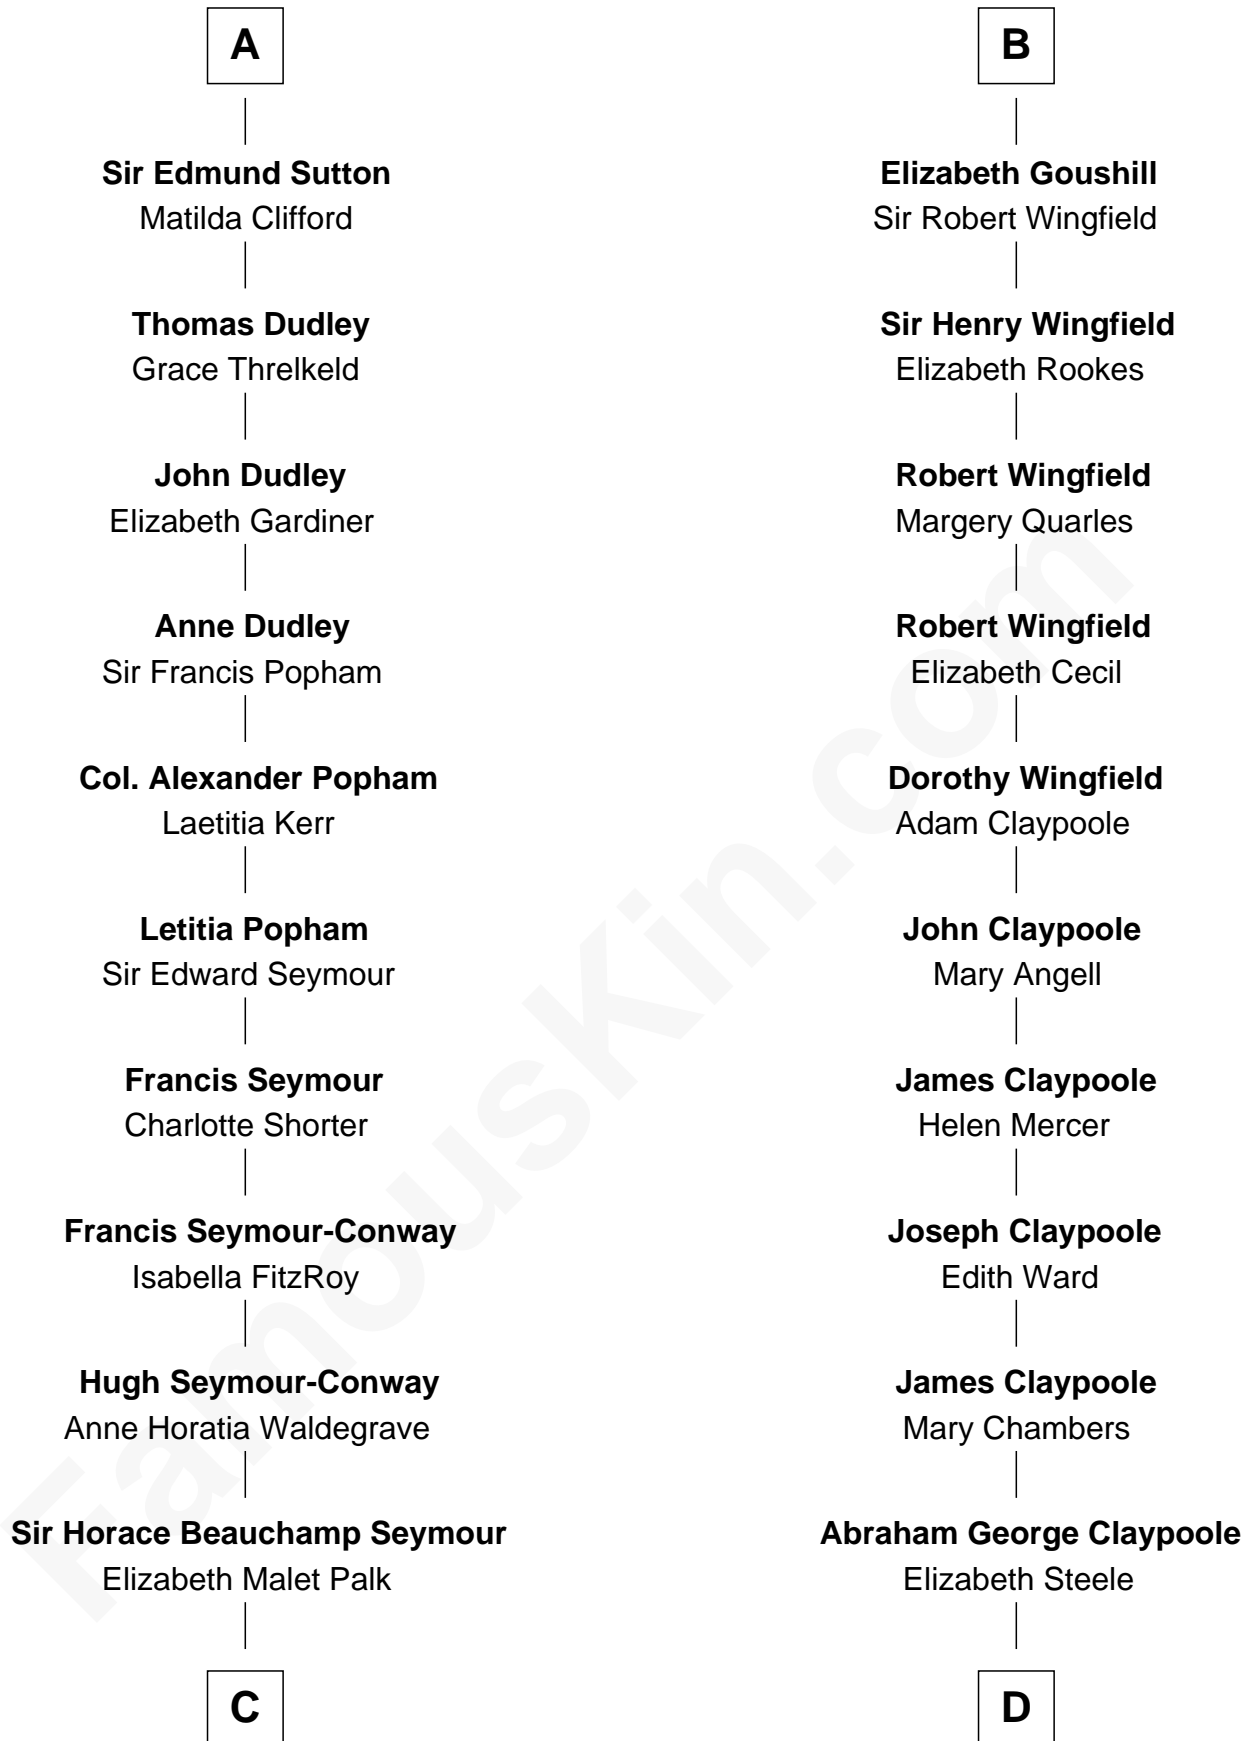

# FamousKin.com Relationship Chart of

**Princess Diana**

*Princess of Wales*

21st cousin of

**Gloria Vanderbilt**

*Fashion Designer*

**Reginald de Braiose**

**C**

**Adelaide Horatia Elizabeth Seymour**

Frederick Spencer

**Charles Robert Spencer**

Margaret Baring

**Albert Edward John Spencer**

Cynthia Elinor Beatrix Hamilton

**Edward John Spencer**

Frances Ruth Burke Roche

**Princess Diana**

*Princess of Wales*

**D**

**Alice Ann Claypoole**

David Eli Gwynne

**Abraham Evan Gwynne**

Rachel Moore Flagg

**Alice Claypoole Gwynne**