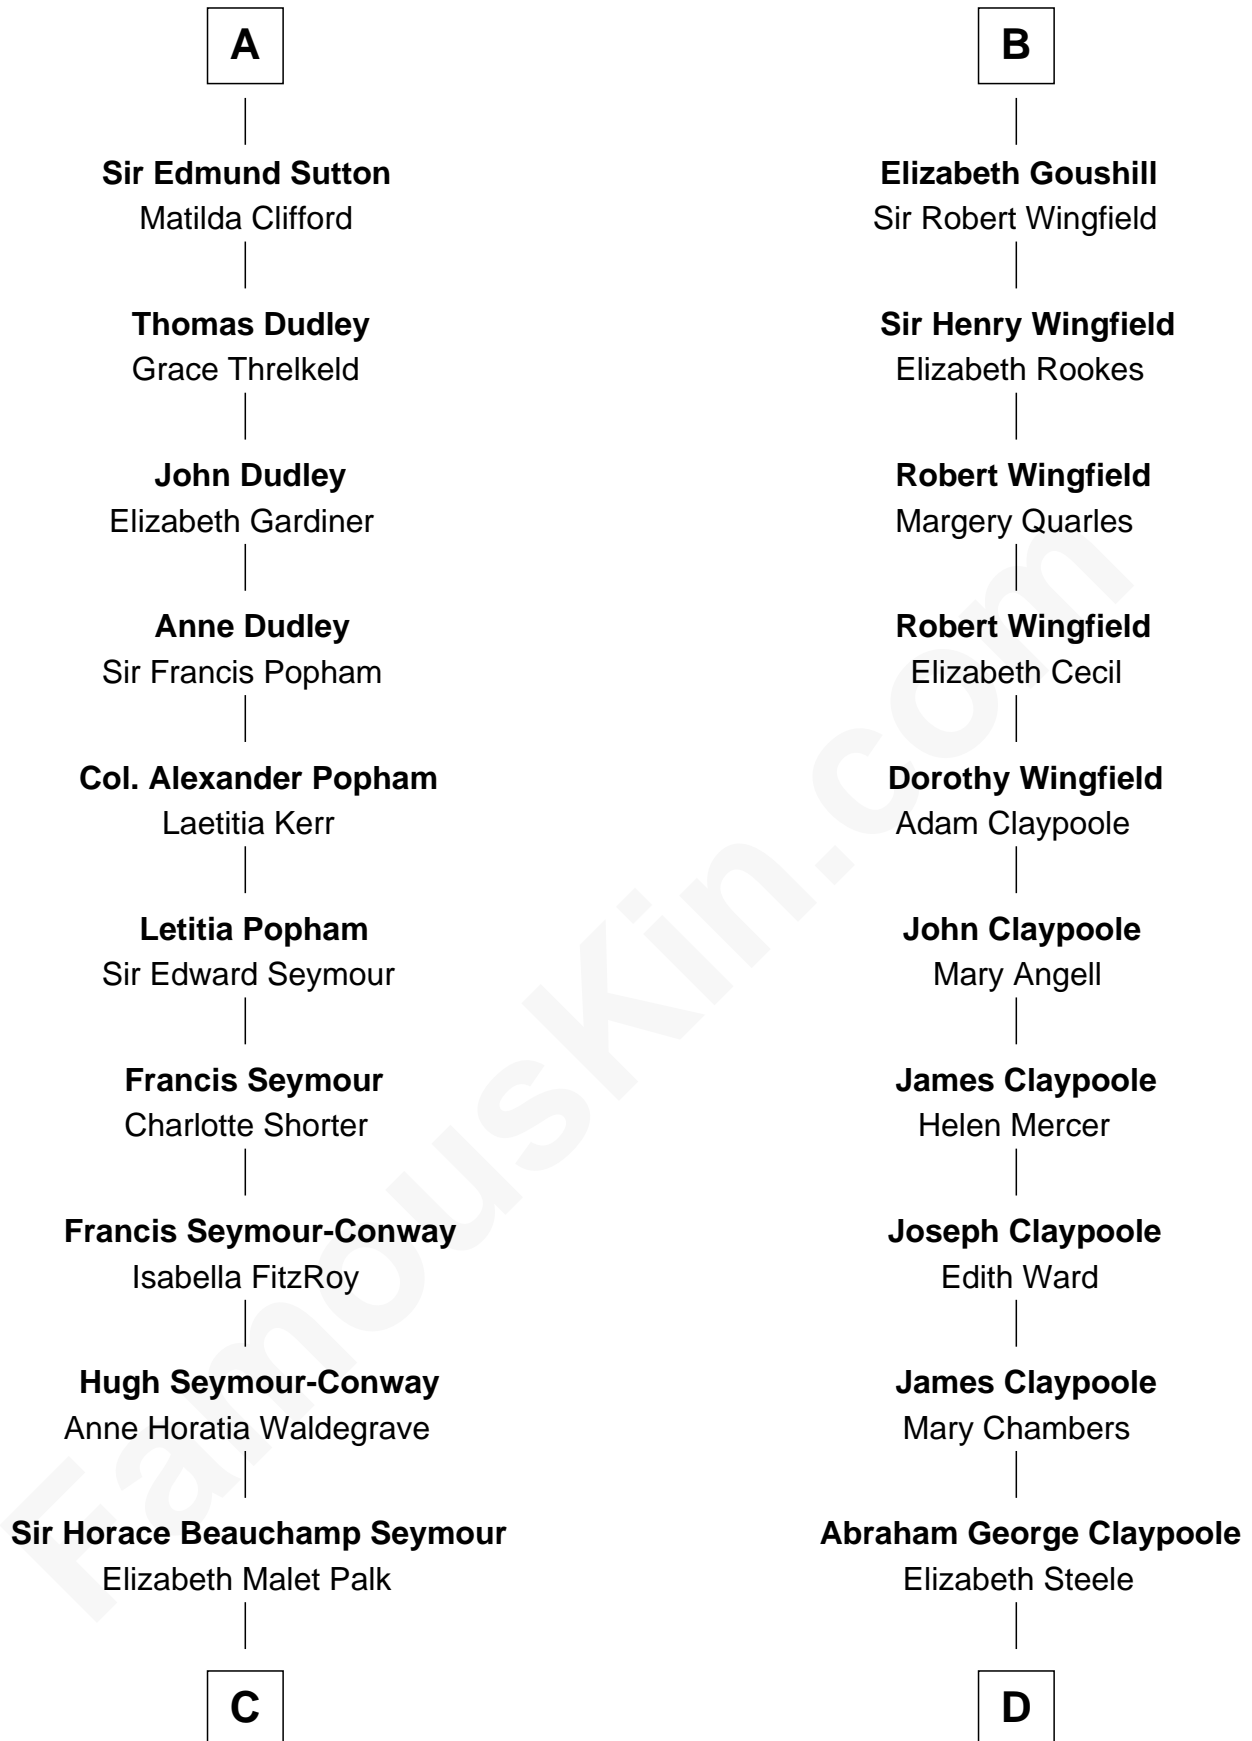

# FamousKin.com Relationship Chart of

**Princess Diana**

*Princess of Wales*

21st cousin of

**Gloria Vanderbilt**

*Fashion Designer*

**Sir William Marshal**

Isabel de Clare

**C**

**Adelaide Horatia Elizabeth Seymour**

Frederick Spencer

**Charles Robert Spencer**

Margaret Baring

**Albert Edward John Spencer**

Cynthia Elinor Beatrix Hamilton

**Edward John Spencer**

Frances Ruth Burke Roche

**Princess Diana**

*Princess of Wales*

**D**

**Alice Ann Claypoole**

David Eli Gwynne

**Abraham Evan Gwynne**

Rachel Moore Flagg