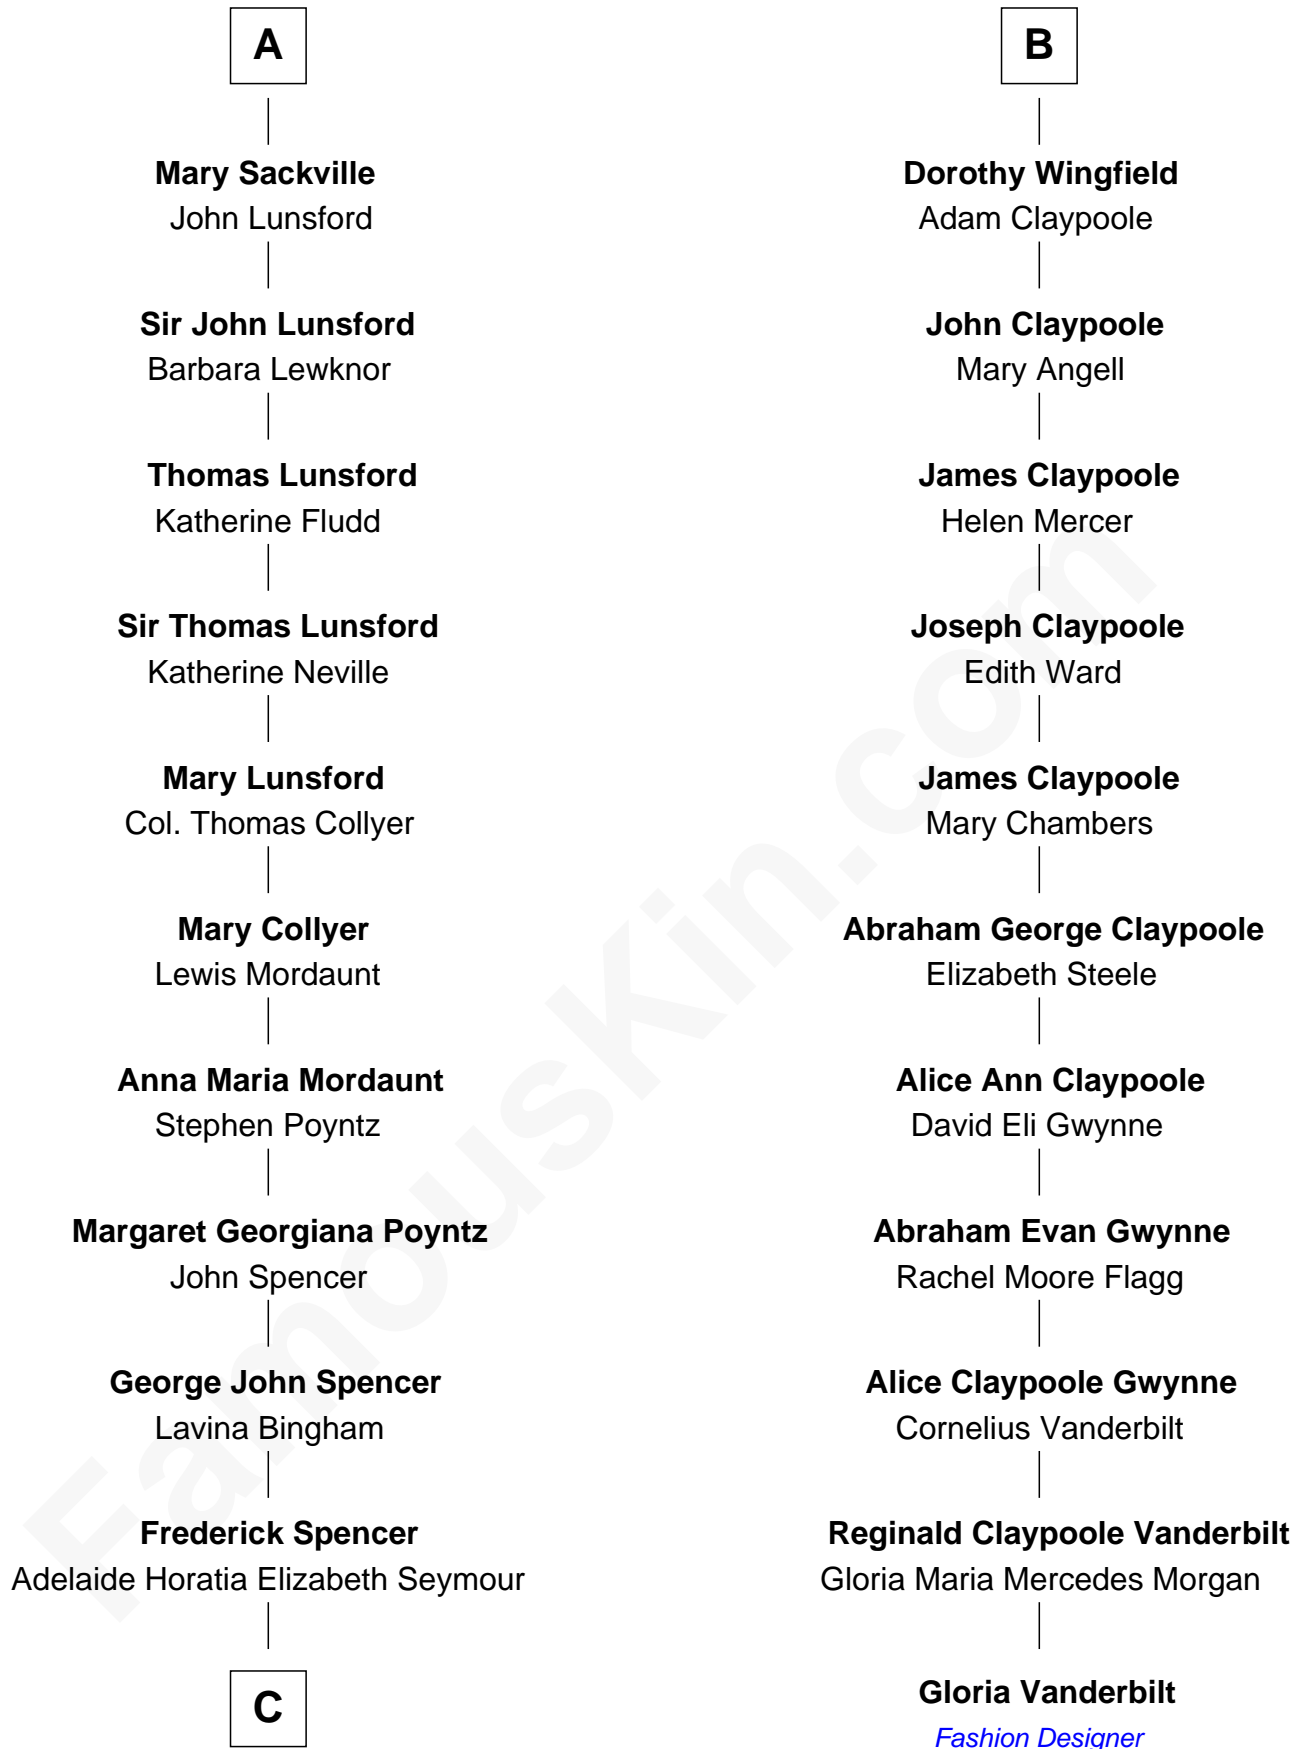

# FamousKin.com Relationship Chart of

**Princess Diana**

*Princess of Wales*

17th cousin 3 times removed of

**Gloria Vanderbilt**

*Fashion Designer*

**Humphrey de Bohun**

Elizabeth Plantagenet

Elizabeth de Badlesmere

**Elizabeth de Bohun**

Sir Richard Fitzalan

**Elizabeth Fitzalan**

Sir Robert Goushill

**Elizabeth Goushill**

Sir Robert Wingfield

**Sir Henry Wingfield**

Elizabeth Rookes

**Robert Wingfield**

Margery Quarles

**Robert Wingfield**

Elizabeth Cecil

**B**

**C**

—  
**Charles Robert Spencer**