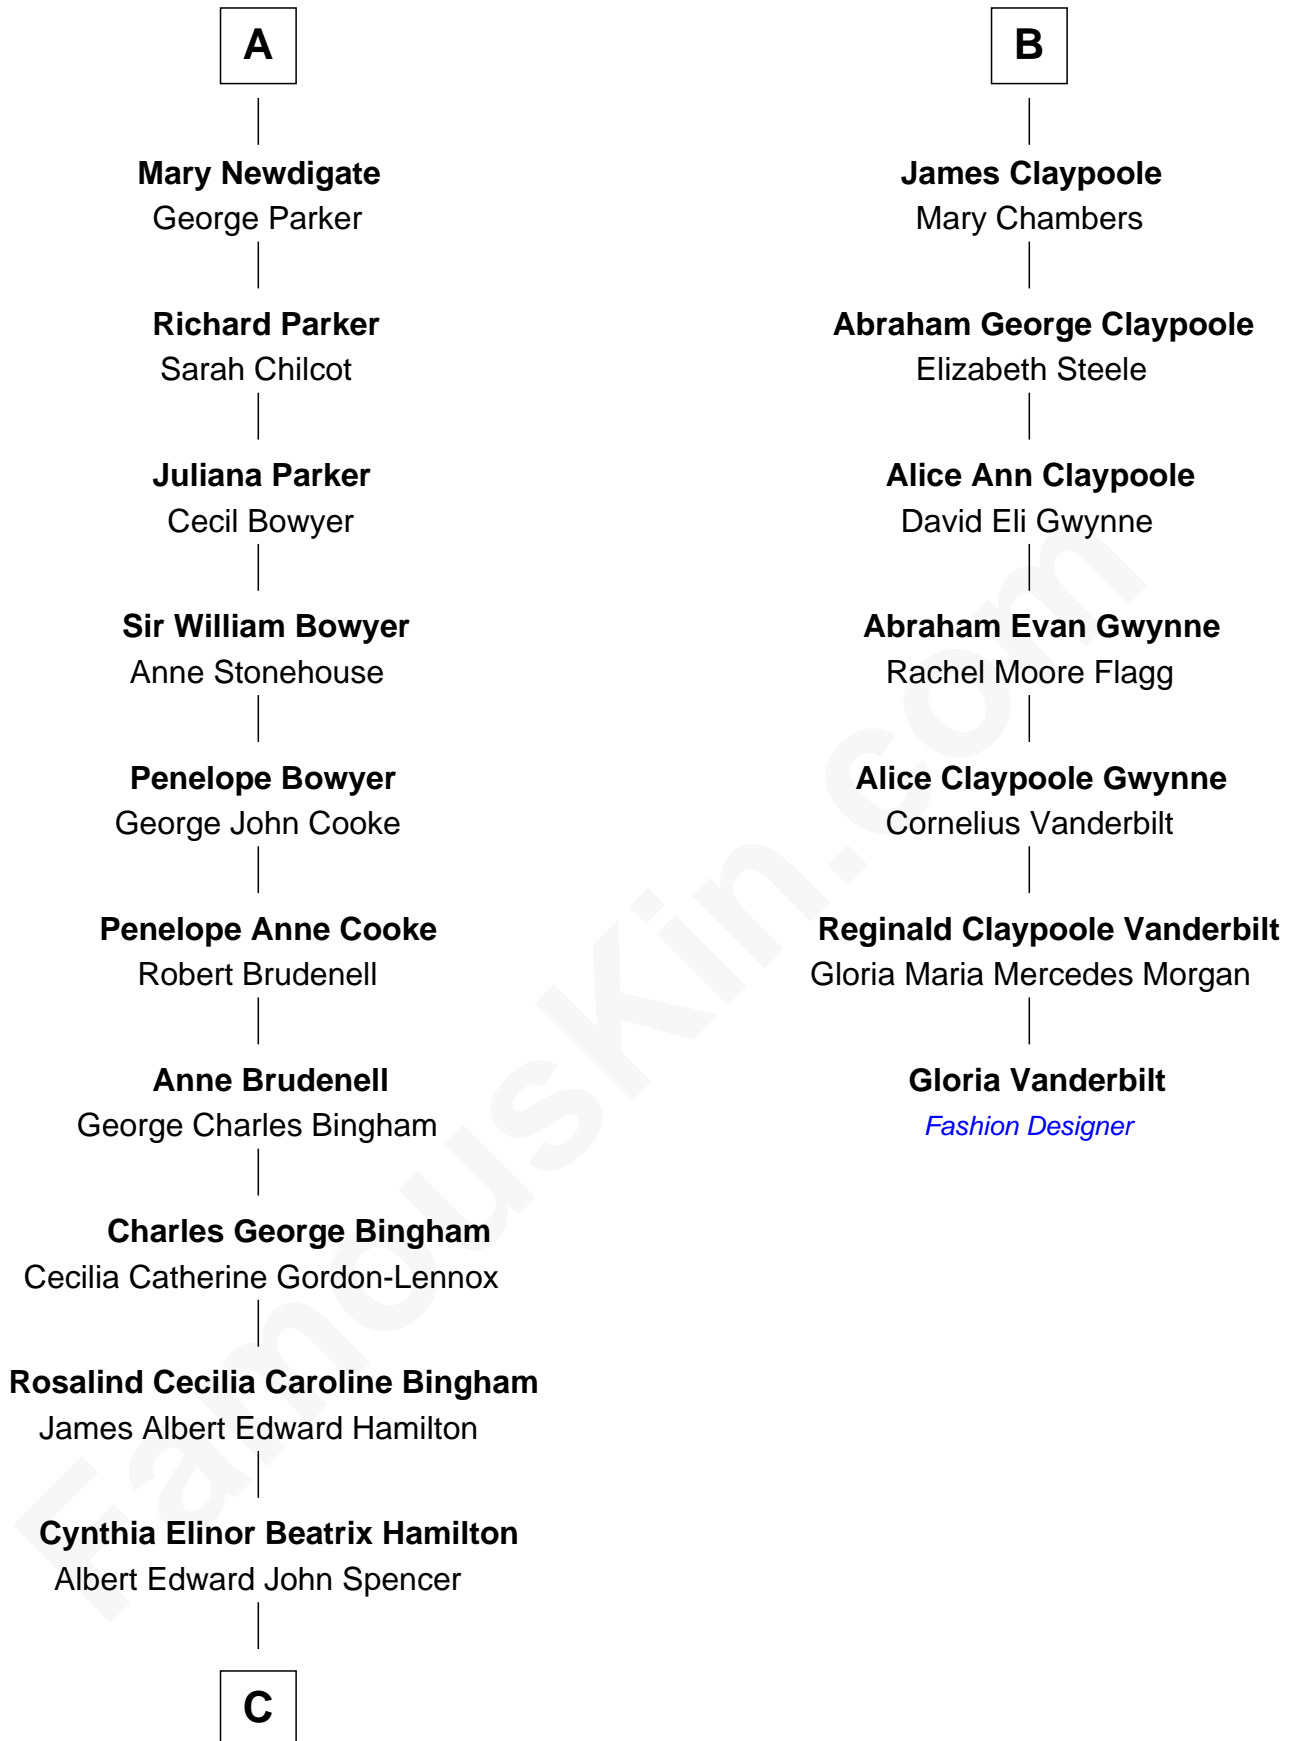

FamousKin.com

Relationship Chart of

Princess Diana

Princess of Wales

13th cousin 5 times removed of

Gloria Vanderbilt
Fashion Designer

C

Edward John Spencer
Frances Ruth Burke Roche

Princess Diana
Princess of Wales

FamousKin.com