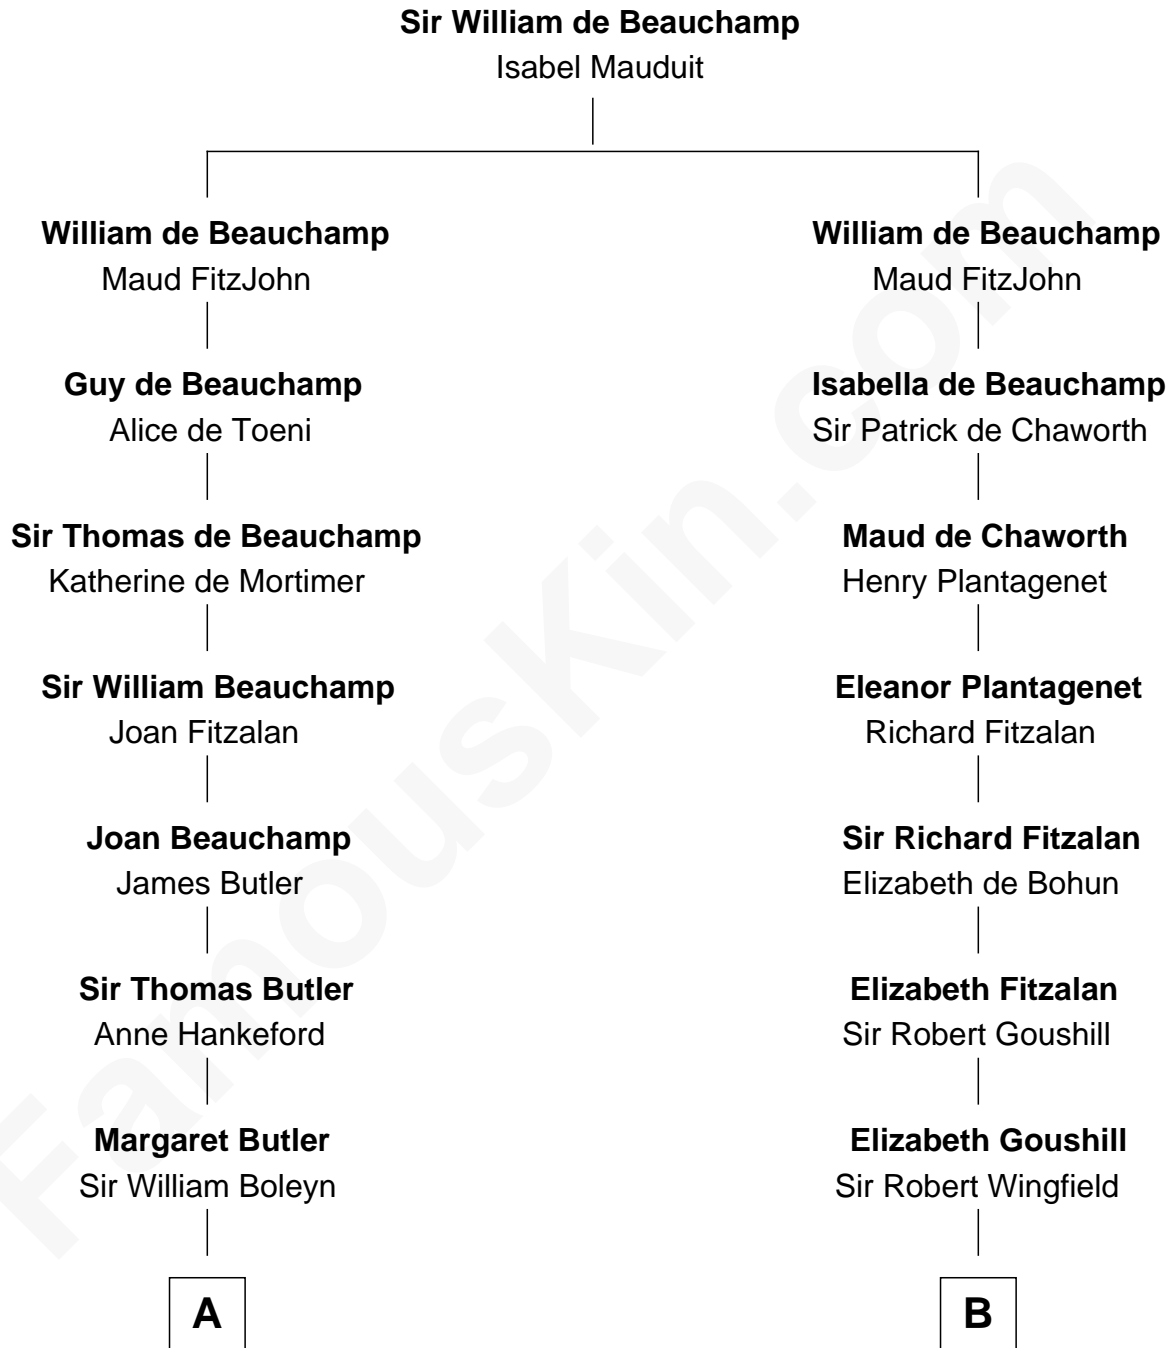

FamousKin.com Relationship Chart of

Princess Diana

Princess of Wales

20th cousin 1 time removed of

Gloria Vanderbilt

Fashion Designer

C

Frederick Spencer

Adelaide Horatia Elizabeth Seymour

Charles Robert Spencer

Margaret Baring

Albert Edward John Spencer

Cynthia Elinor Beatrix Hamilton

Edward John Spencer

Frances Ruth Burke Roche

Princess Diana

Princess of Wales

D

Abraham Evan Gwynne

Rachel Moore Flagg

Alice Claypoole Gwynne

Cornelius Vanderbilt

Reginald Claypoole Vanderbilt

Gloria Maria Mercedes Morgan