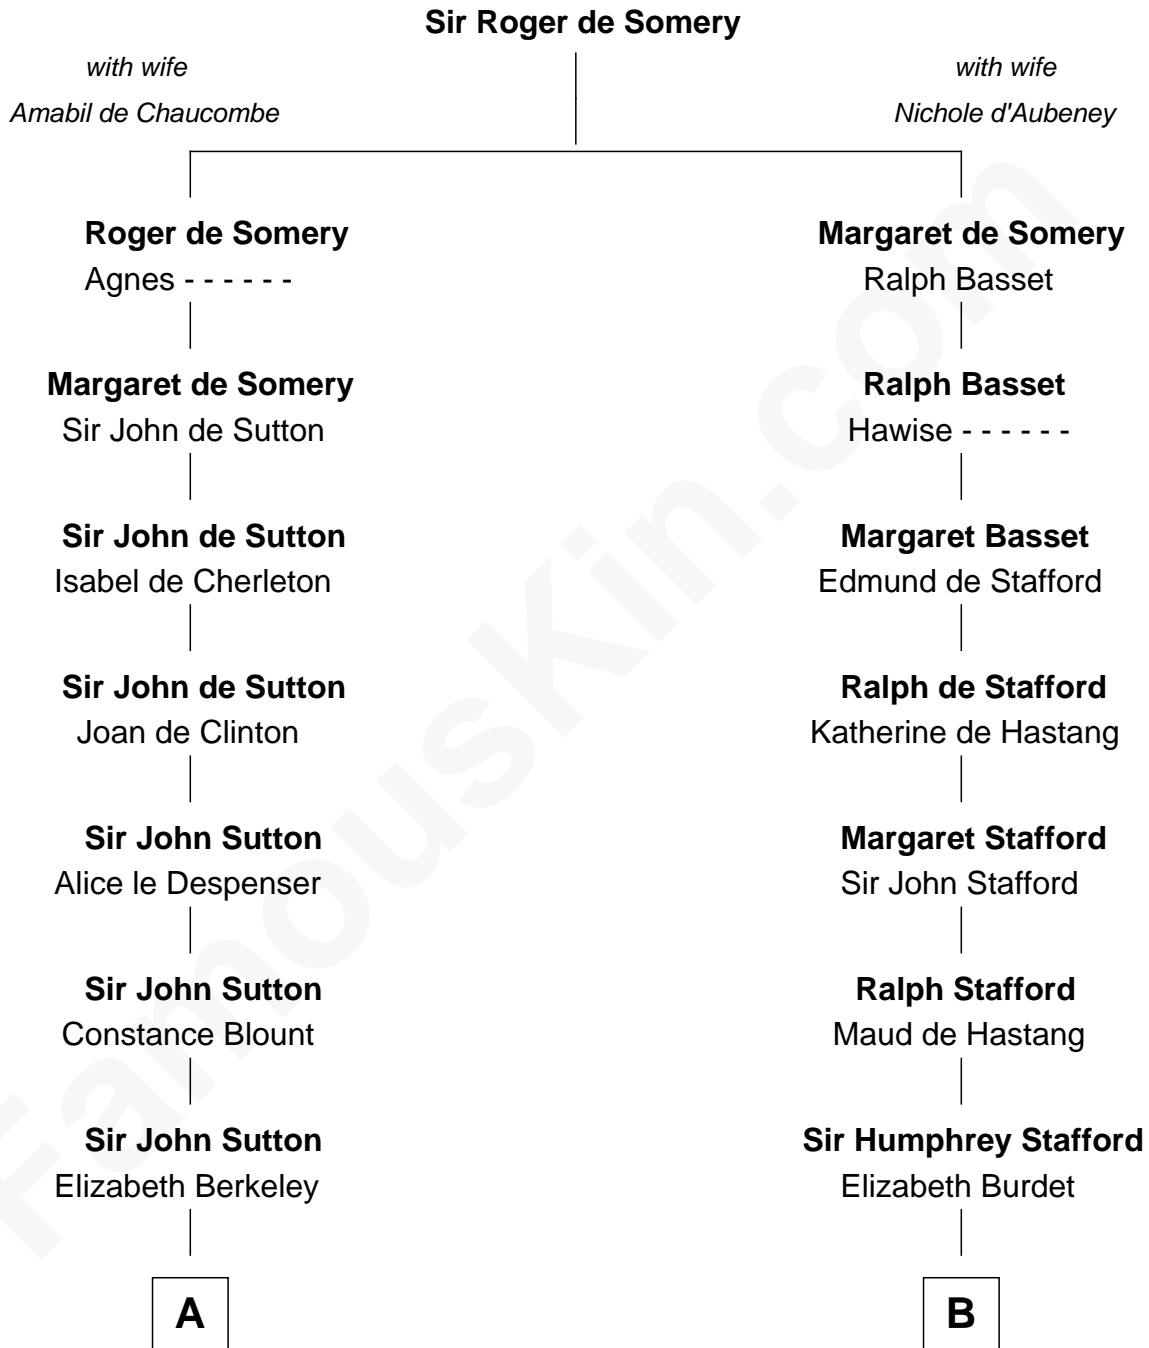

FamousKin.com

Relationship Chart of

Princess Diana

Princess of Wales

20th cousin 1 time removed of

Julia (Ward) Howe
 Author of "The Battle Hymn of the Republic"

C

Adelaide Horatia Elizabeth Seymour

Frederick Spencer

Charles Robert Spencer

Margaret Baring

Albert Edward John Spencer

Cynthia Elinor Beatrix Hamilton

Edward John Spencer

Frances Ruth Burke Roche

Princess Diana

Princess of Wales

D

Anna Ray

Samuel Ward

Samuel Ward

Phebe Greene

Samuel Ward

Julia Rush Cutler