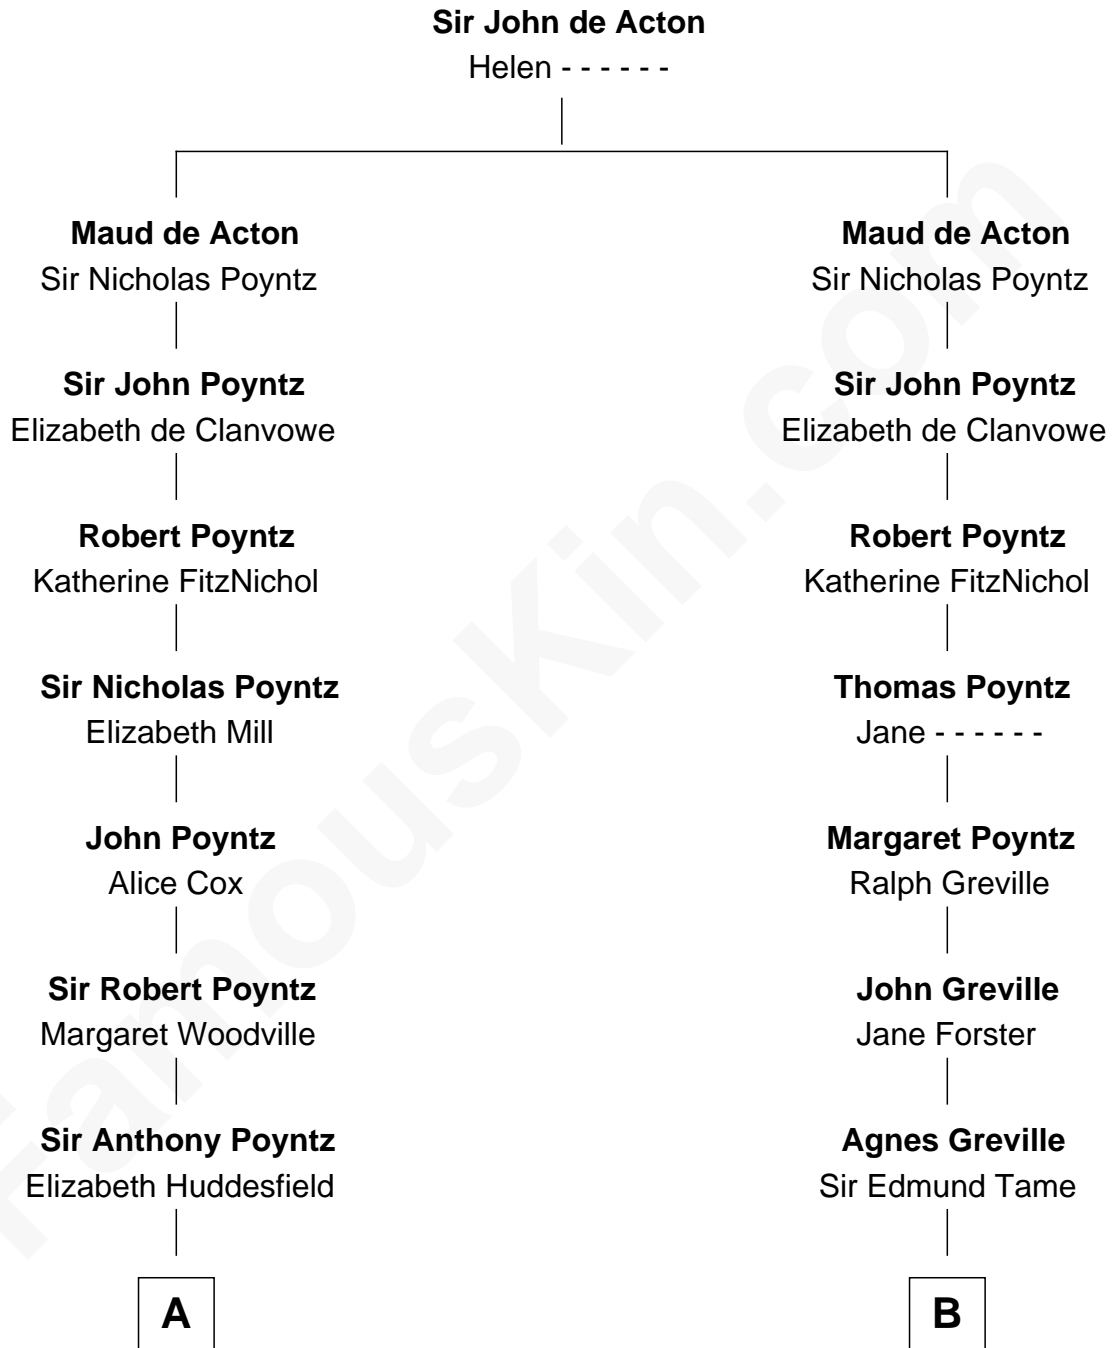

FamousKin.com

Relationship Chart of

Princess Diana

Princess of Wales

17th cousin 4 times removed of

Julia (Ward) Howe
 Author of "The Battle Hymn of the Republic"

C

Cecilia Catherine Gordon-Lennox

Charles George Bingham

Rosalind Cecilia Caroline Bingham

James Albert Edward Hamilton

Cynthia Elinor Beatrix Hamilton

Albert Edward John Spencer

Edward John Spencer

Frances Ruth Burke Roche

Princess Diana