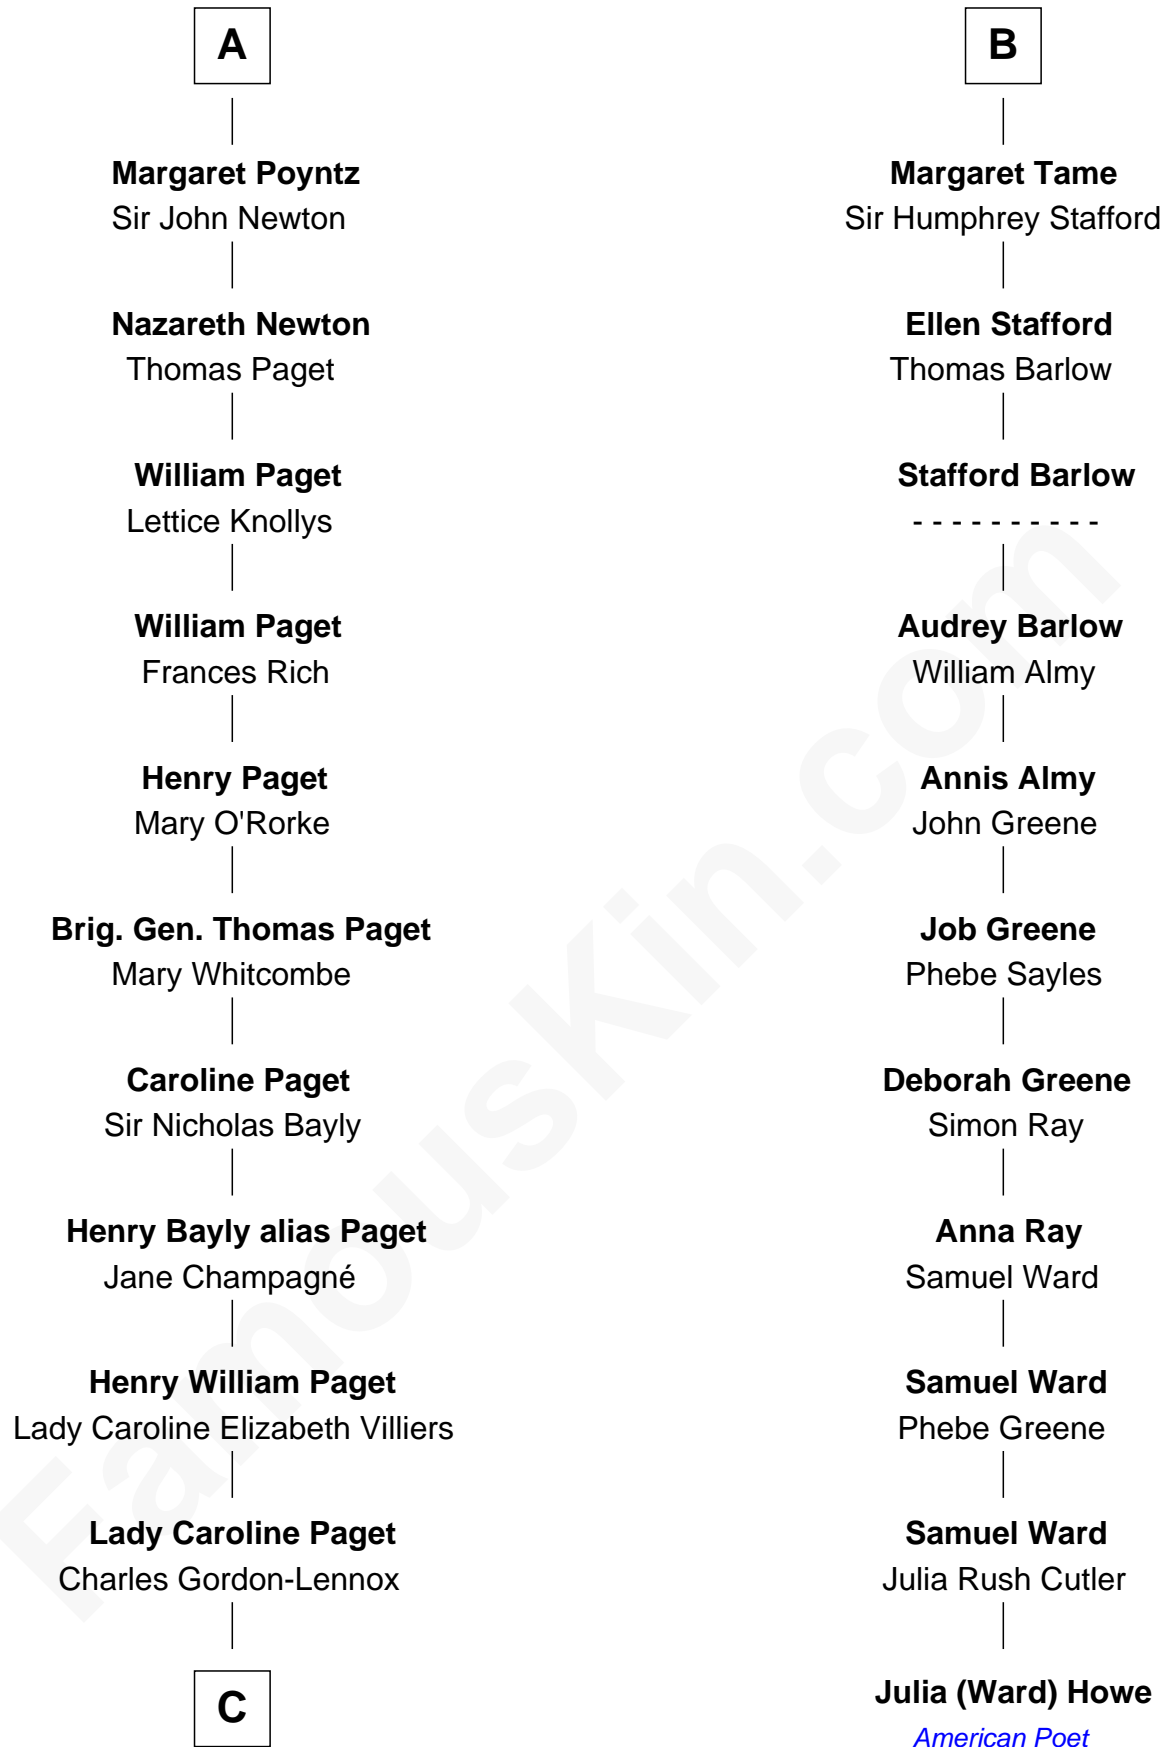

FamousKin.com

Relationship Chart of

Princess Diana

Princess of Wales

17th cousin 4 times removed of

Julia (Ward) Howe
 Author of "The Battle Hymn of the Republic"

C

Cecilia Catherine Gordon-Lennox

Charles George Bingham

Rosalind Cecilia Caroline Bingham

James Albert Edward Hamilton

Cynthia Elinor Beatrix Hamilton

Albert Edward John Spencer

Edward John Spencer

Frances Ruth Burke Roche

Princess Diana

Princess of Wales

FamousKin.com