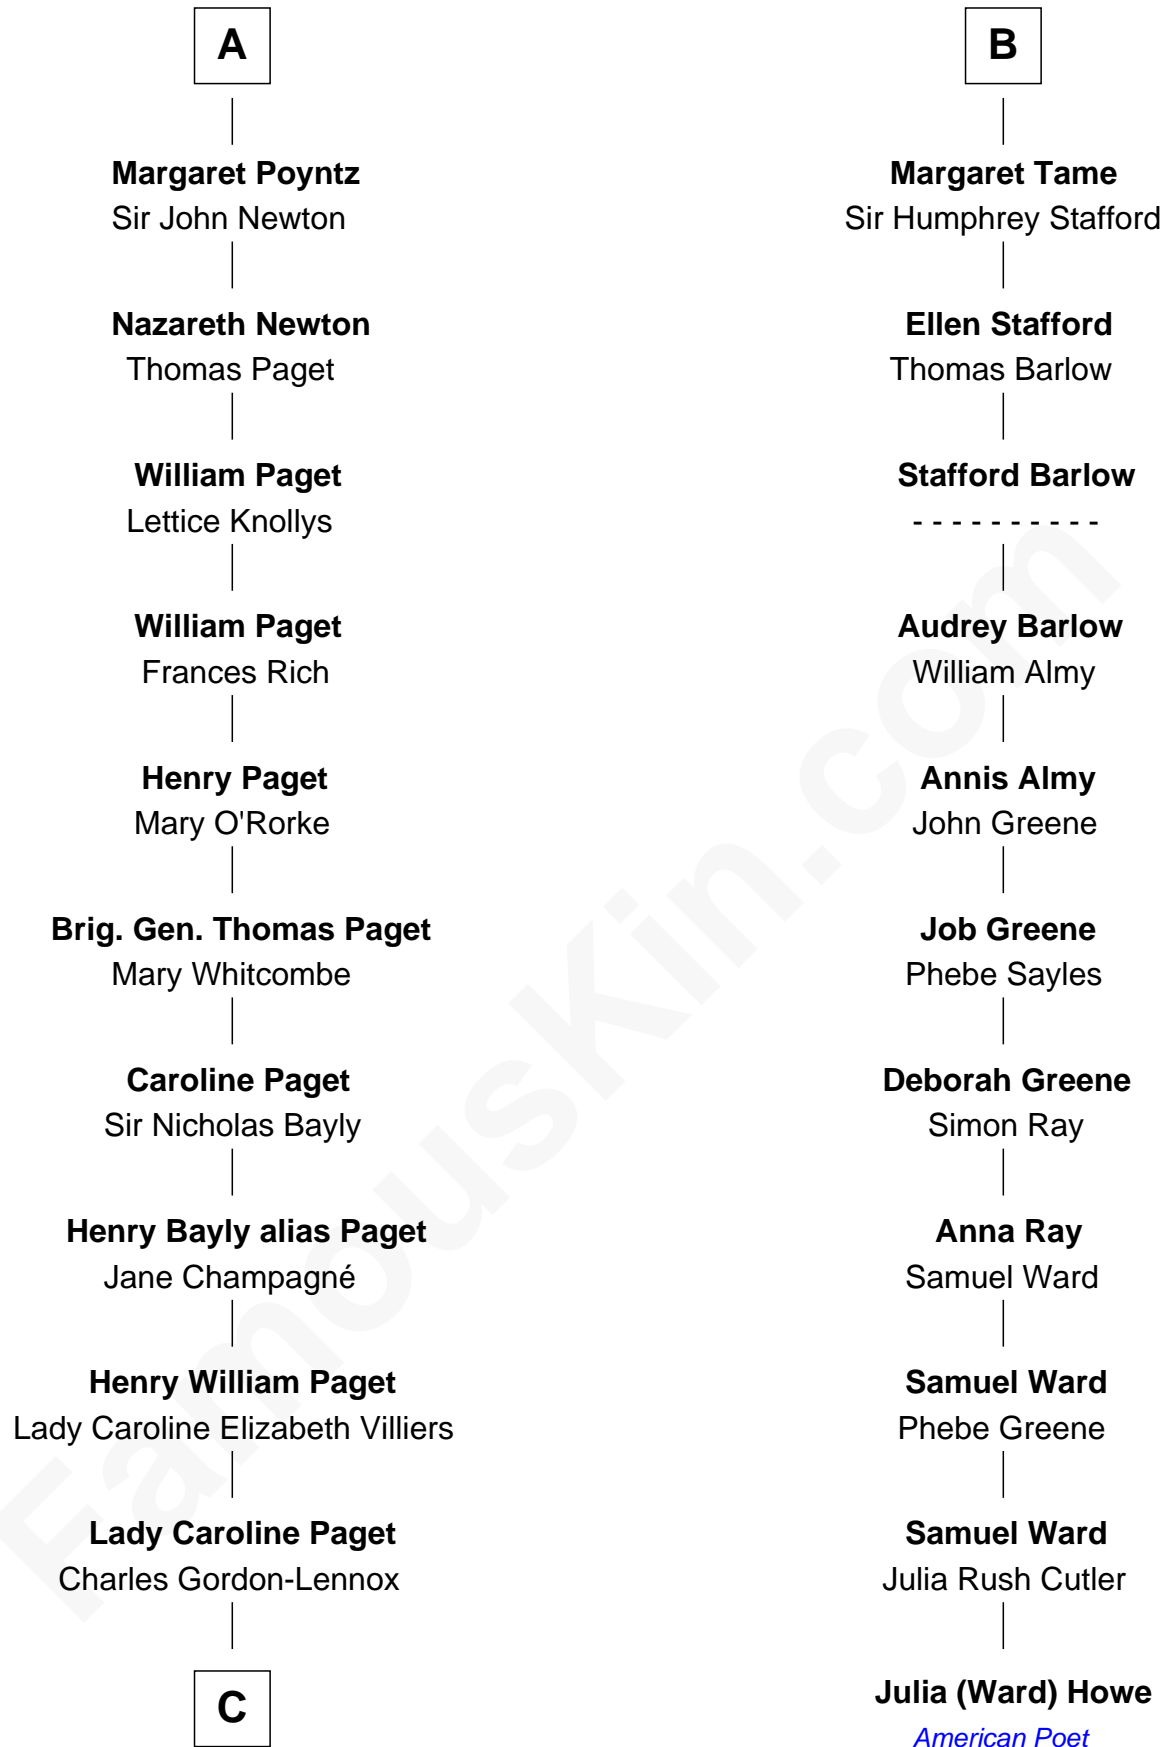

FamousKin.com

Relationship Chart of

Princess Diana

Princess of Wales

17th cousin 4 times removed of

Julia (Ward) Howe
 Author of "The Battle Hymn of the Republic"

Sir Hugh Poyntz

C

Cecilia Catherine Gordon-Lennox

Charles George Bingham

Rosalind Cecilia Caroline Bingham

James Albert Edward Hamilton

Cynthia Elinor Beatrix Hamilton

Albert Edward John Spencer

Edward John Spencer

Frances Ruth Burke Roche

Princess Diana

Princess of Wales

FamousKin.com