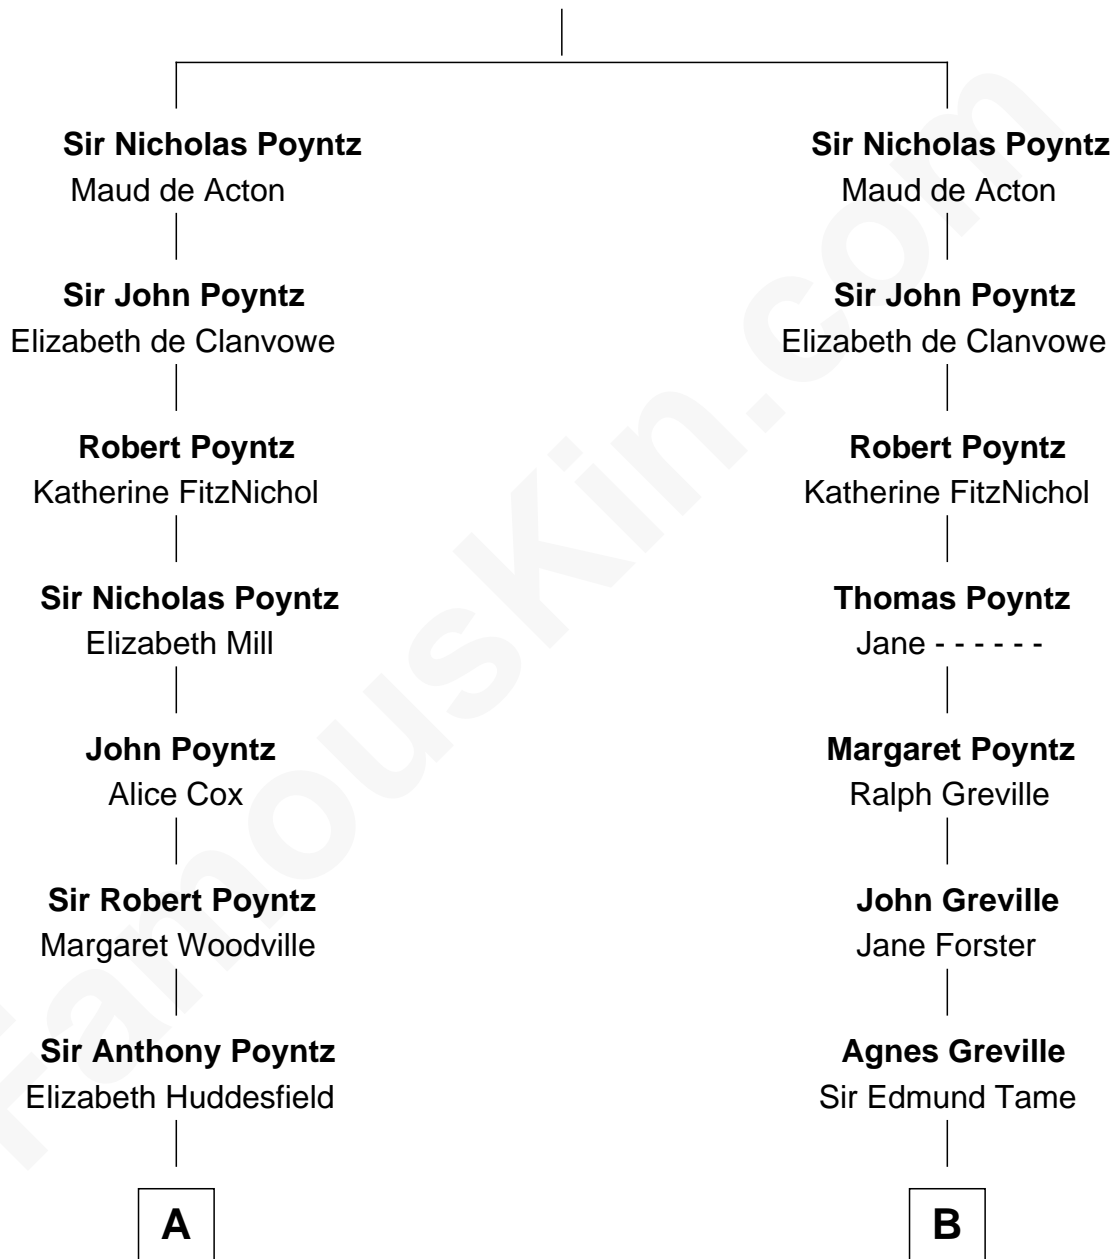

FamousKin.com

Relationship Chart of

Princess Diana

Princess of Wales

17th cousin 4 times removed of

Julia (Ward) Howe
 Author of "The Battle Hymn of the Republic"

Sir Hugh Poyntz

C

Cecilia Catherine Gordon-Lennox

Charles George Bingham

Rosalind Cecilia Caroline Bingham

James Albert Edward Hamilton

Cynthia Elinor Beatrix Hamilton

Albert Edward John Spencer

Edward John Spencer

Frances Ruth Burke Roche

Princess Diana

Princess of Wales

FamousKin.com