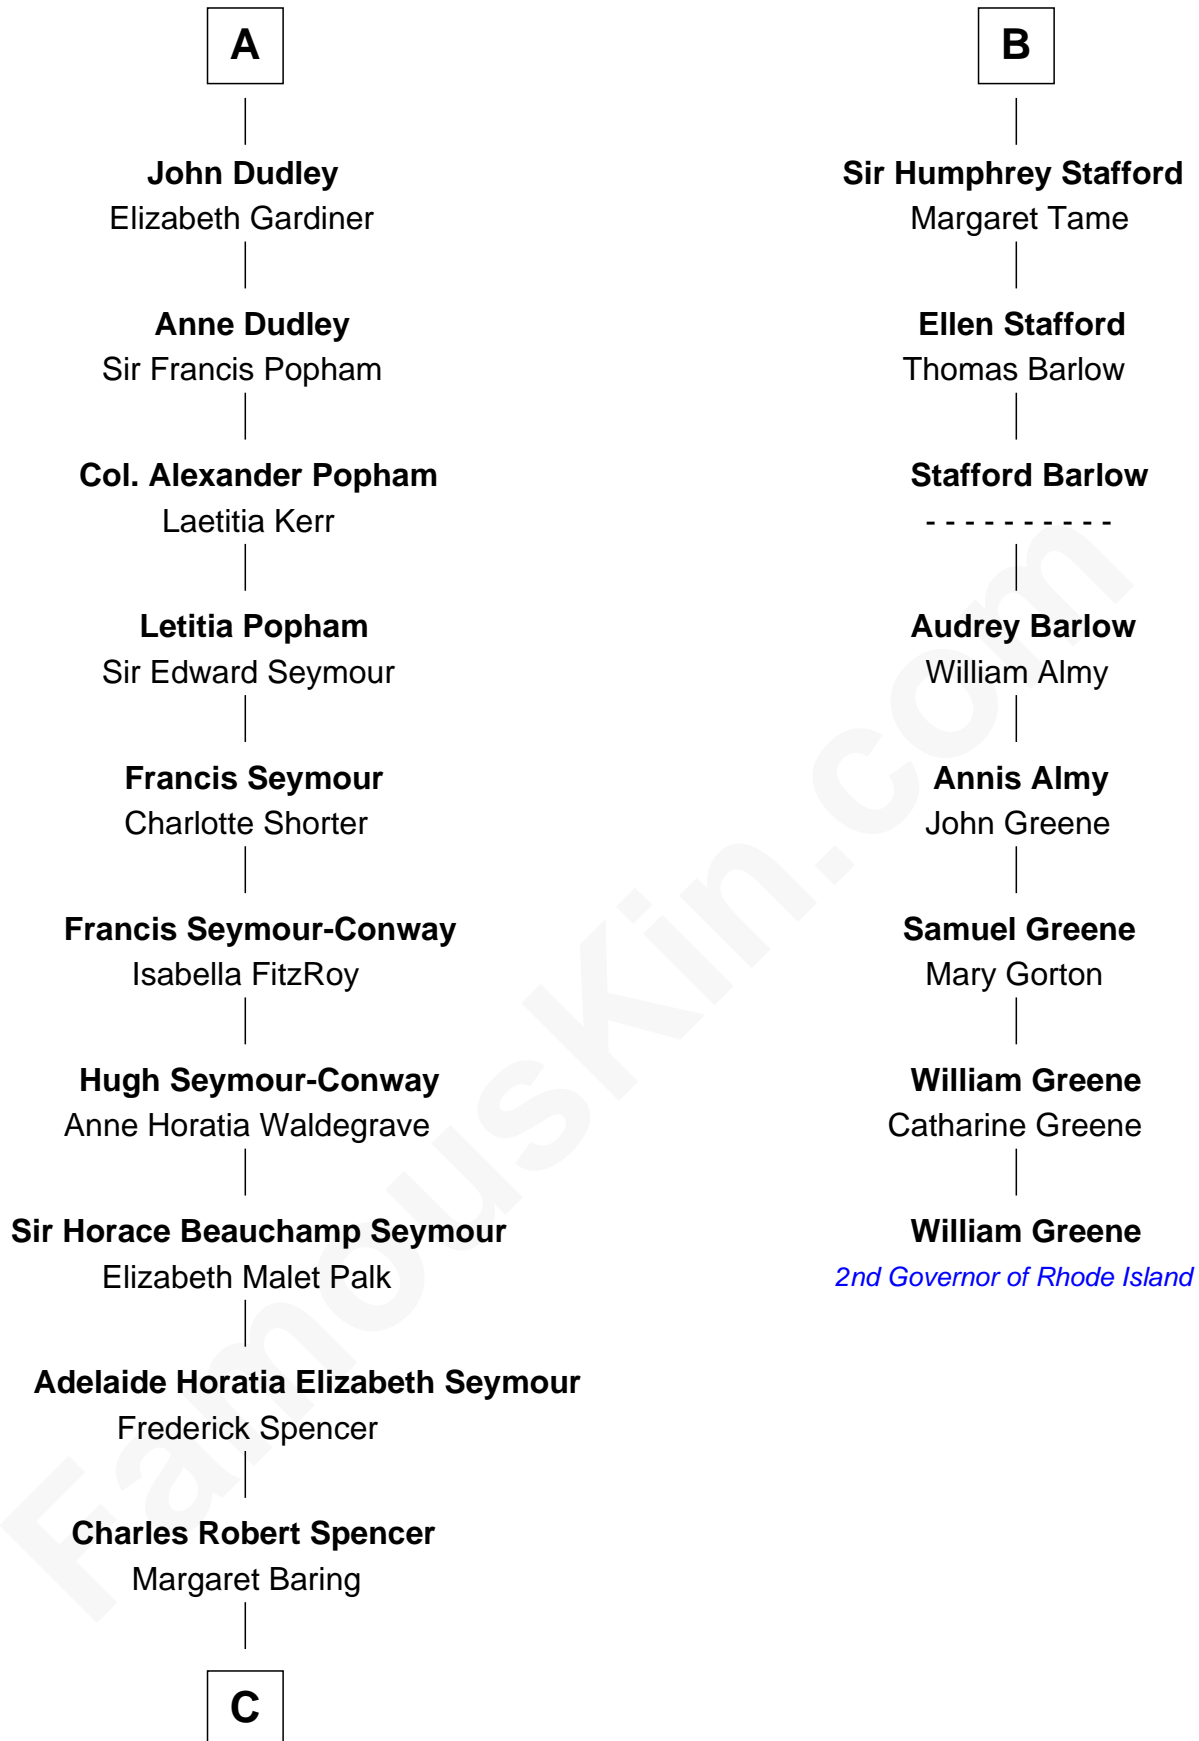

FamousKin.com Relationship Chart of

Princess Diana

Princess of Wales

14th cousin 5 times removed of

William Greene

2nd Governor of Rhode Island

C

—
Albert Edward John Spencer
Cynthia Elinor Beatrix Hamilton

—
Edward John Spencer
Frances Ruth Burke Roche

—
Princess Diana
Princess of Wales

FamousKin.com