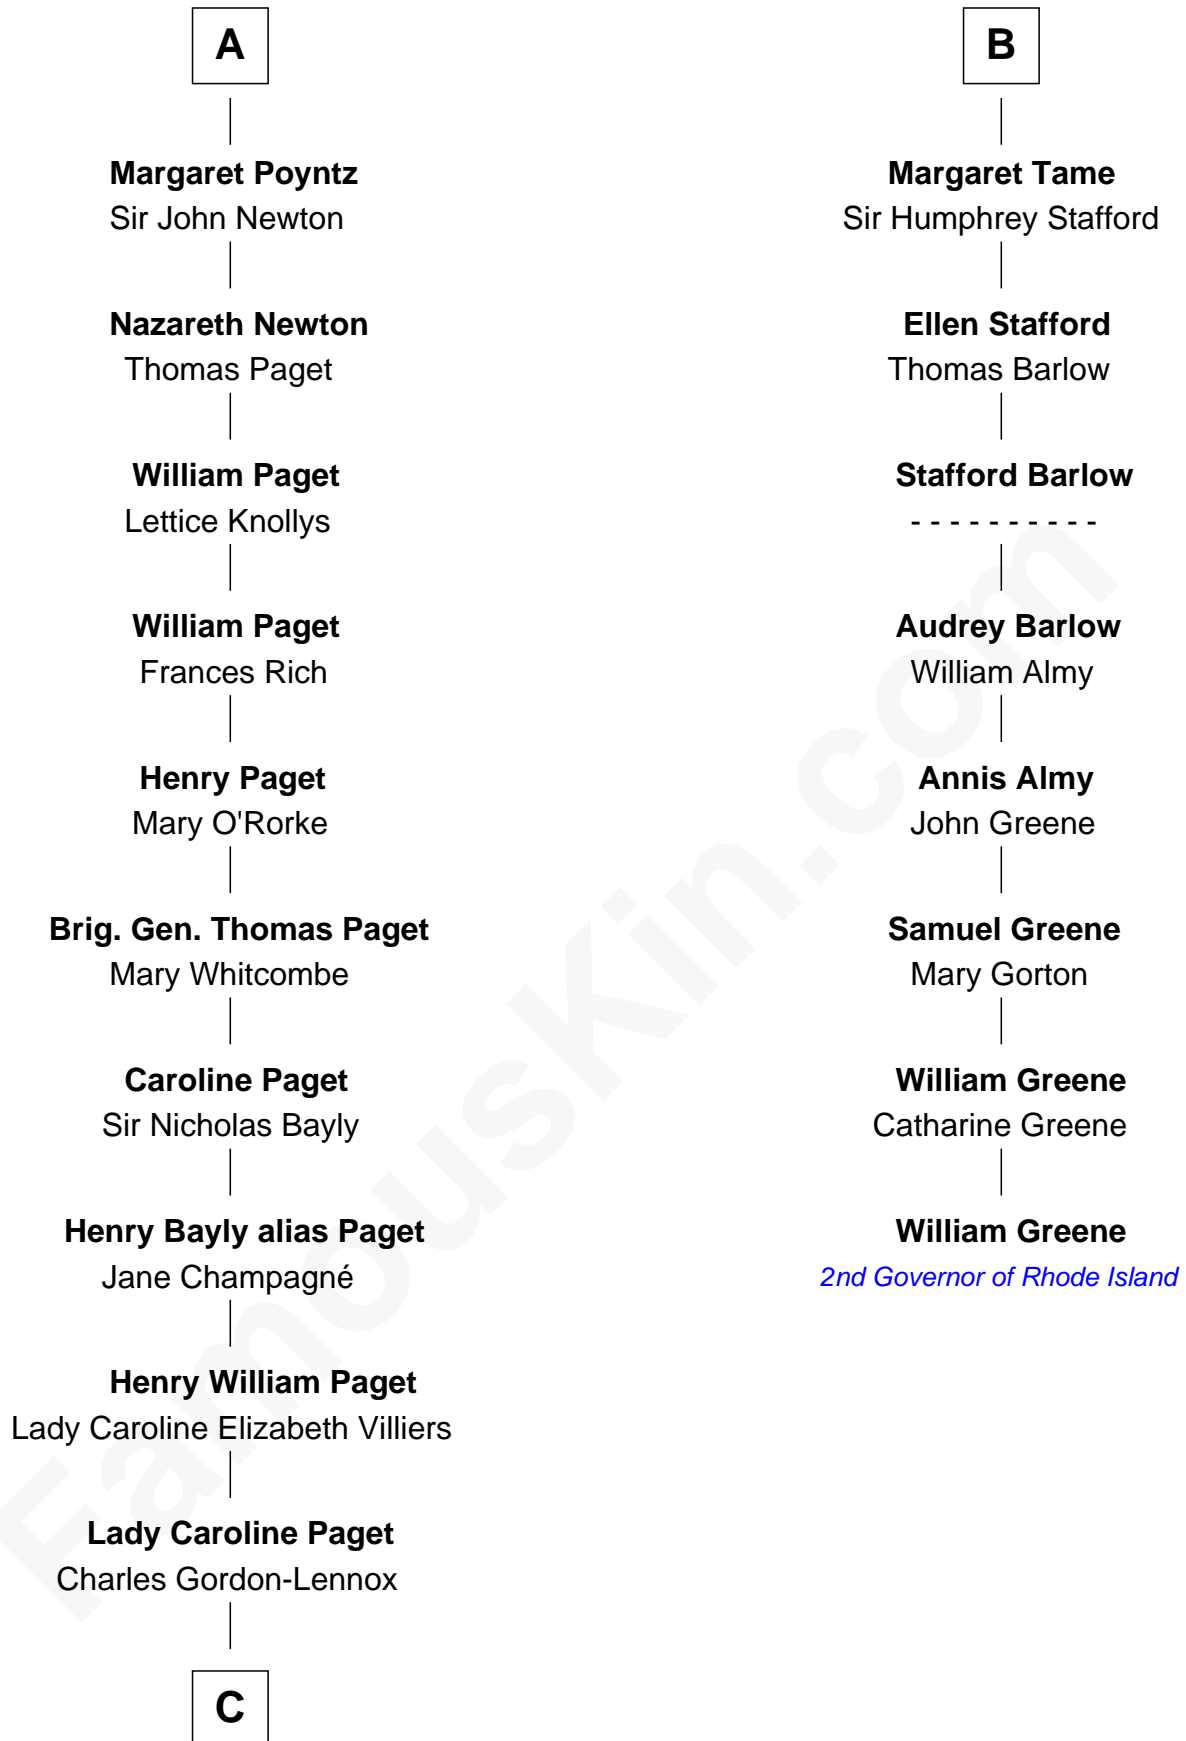

# FamousKin.com Relationship Chart of

**Princess Diana**

*Princess of Wales*

14th cousin 7 times removed of

**William Greene**

*2nd Governor of Rhode Island*

**Sir John de Acton**

Helen - - - - -

**C**

**Cecilia Catherine Gordon-Lennox**

Charles George Bingham

**Rosalind Cecilia Caroline Bingham**

James Albert Edward Hamilton

**Cynthia Elinor Beatrix Hamilton**

Albert Edward John Spencer

**Edward John Spencer**

Frances Ruth Burke Roche

**Princess Diana**

*Princess of Wales*

FamousKin.com