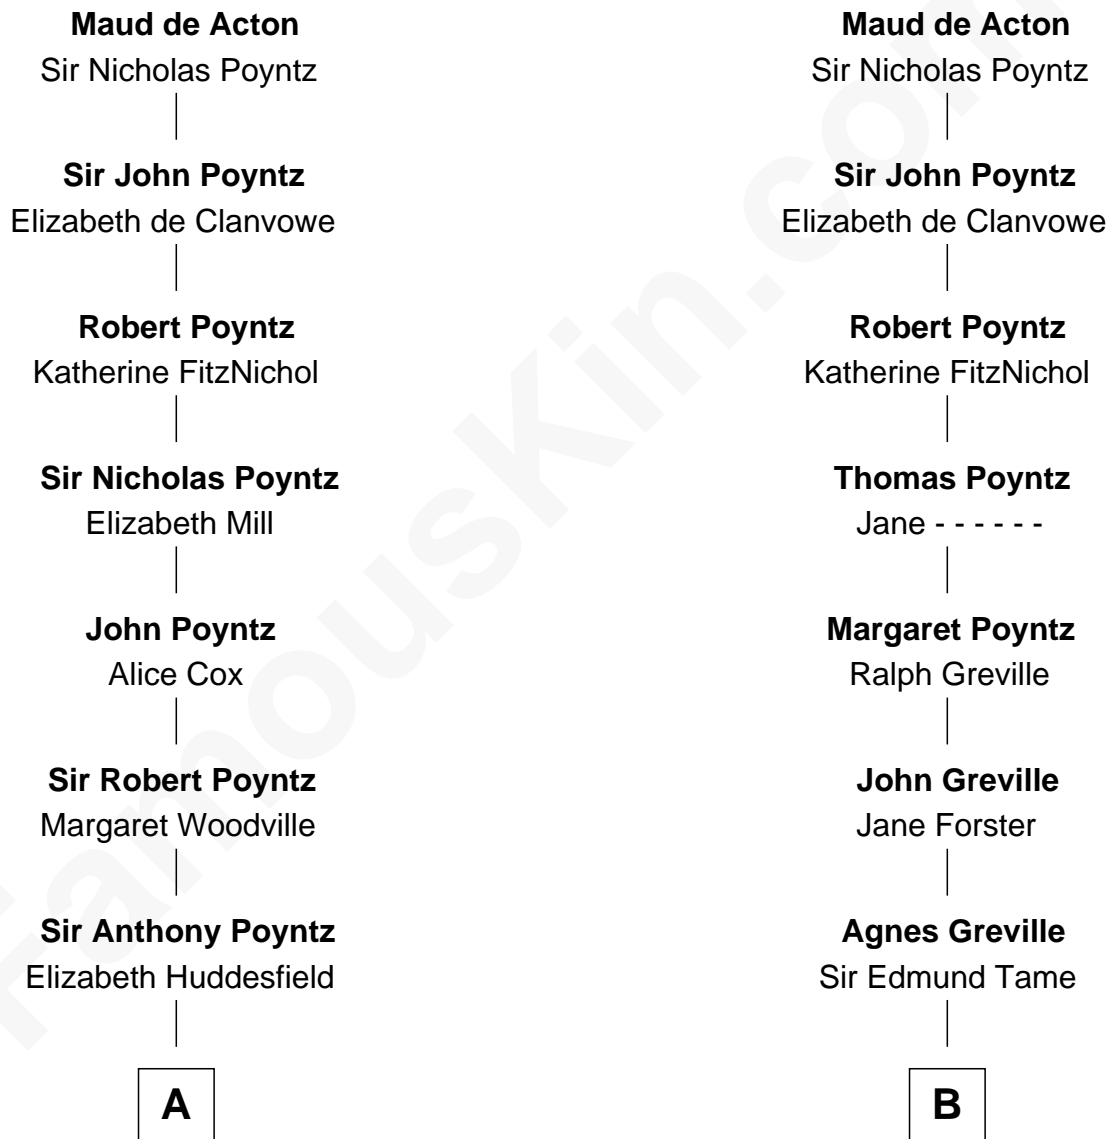

# FamousKin.com Relationship Chart of

**Princess Diana**

*Princess of Wales*

14th cousin 7 times removed of

**William Greene**

*2nd Governor of Rhode Island*

**Sir John de Acton**

Helen - - - - -

**C**

**Cecilia Catherine Gordon-Lennox**

Charles George Bingham

**Rosalind Cecilia Caroline Bingham**

James Albert Edward Hamilton

**Cynthia Elinor Beatrix Hamilton**

Albert Edward John Spencer

**Edward John Spencer**

Frances Ruth Burke Roche

**Princess Diana**

*Princess of Wales*

FamousKin.com