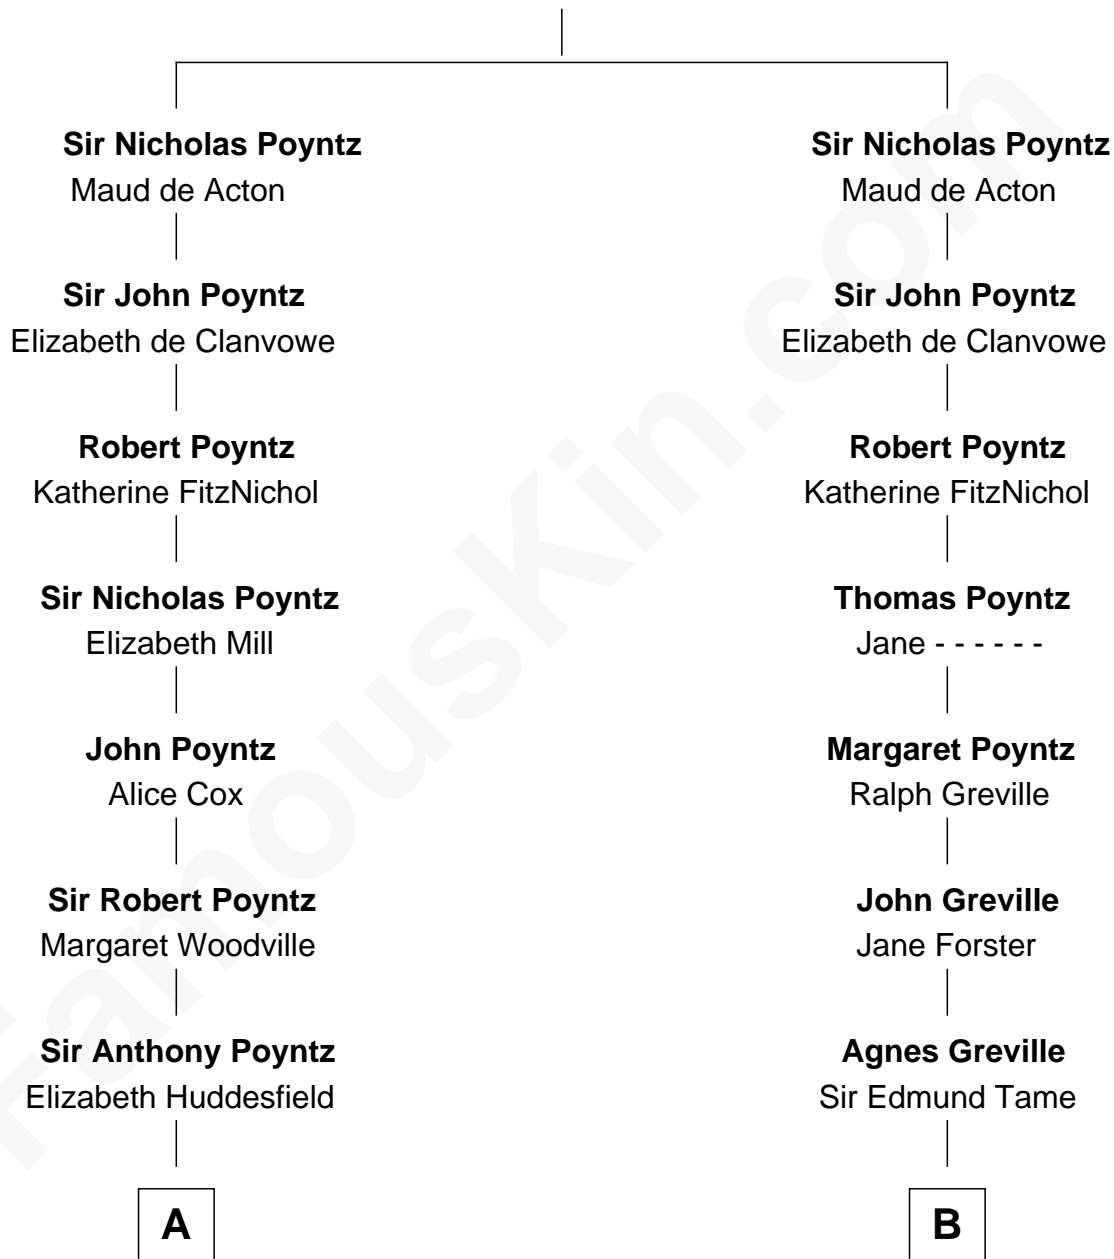

FamousKin.com Relationship Chart of

Princess Diana

Princess of Wales

14th cousin 7 times removed of

William Greene

2nd Governor of Rhode Island

Sir Hugh Poyntz

C

Cecilia Catherine Gordon-Lennox

Charles George Bingham

Rosalind Cecilia Caroline Bingham

James Albert Edward Hamilton

Cynthia Elinor Beatrix Hamilton

Albert Edward John Spencer

Edward John Spencer

Frances Ruth Burke Roche

Princess Diana

Princess of Wales

FamousKin.com