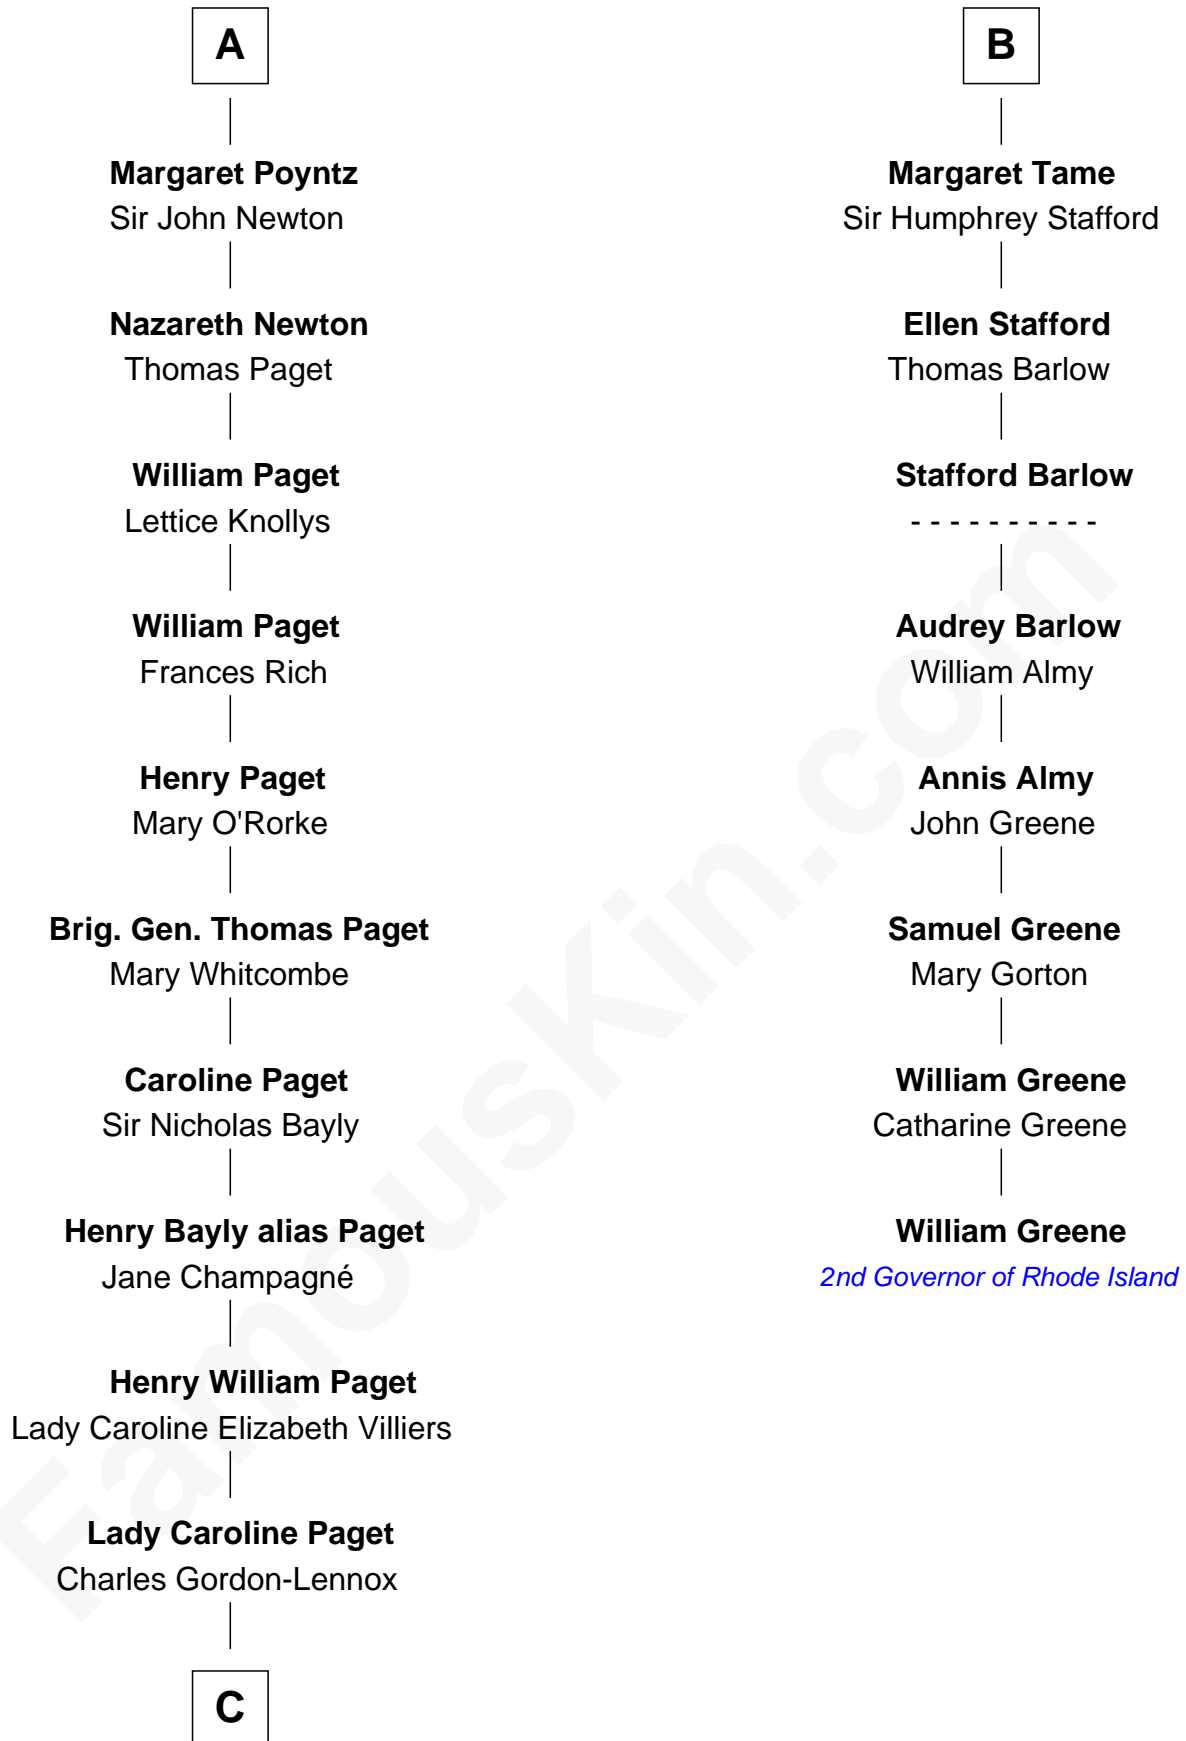

FamousKin.com Relationship Chart of

Princess Diana

Princess of Wales

14th cousin 7 times removed of

William Greene

2nd Governor of Rhode Island

Sir Hugh Poyntz

C

Cecilia Catherine Gordon-Lennox

Charles George Bingham

Rosalind Cecilia Caroline Bingham

James Albert Edward Hamilton

Cynthia Elinor Beatrix Hamilton

Albert Edward John Spencer

Edward John Spencer

Frances Ruth Burke Roche