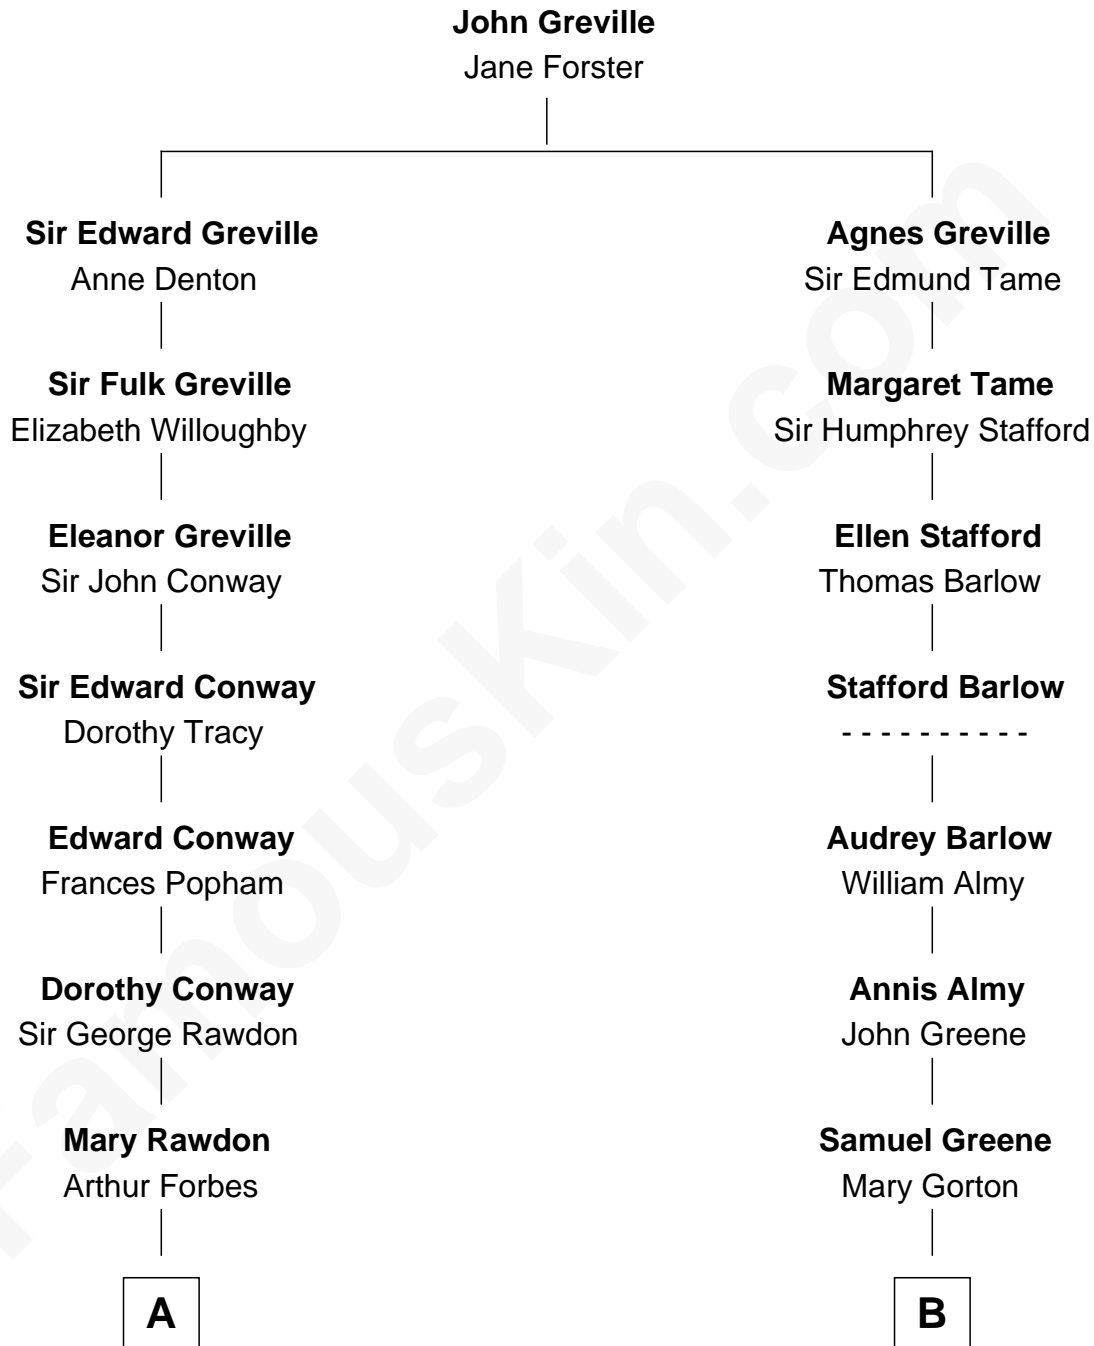

FamousKin.com Relationship Chart of

Princess Diana

Princess of Wales

8th cousin 8 times removed of

William Greene

2nd Governor of Rhode Island

William Greene photo by [Sarnold17](#) (CC BY-SA 3.0)