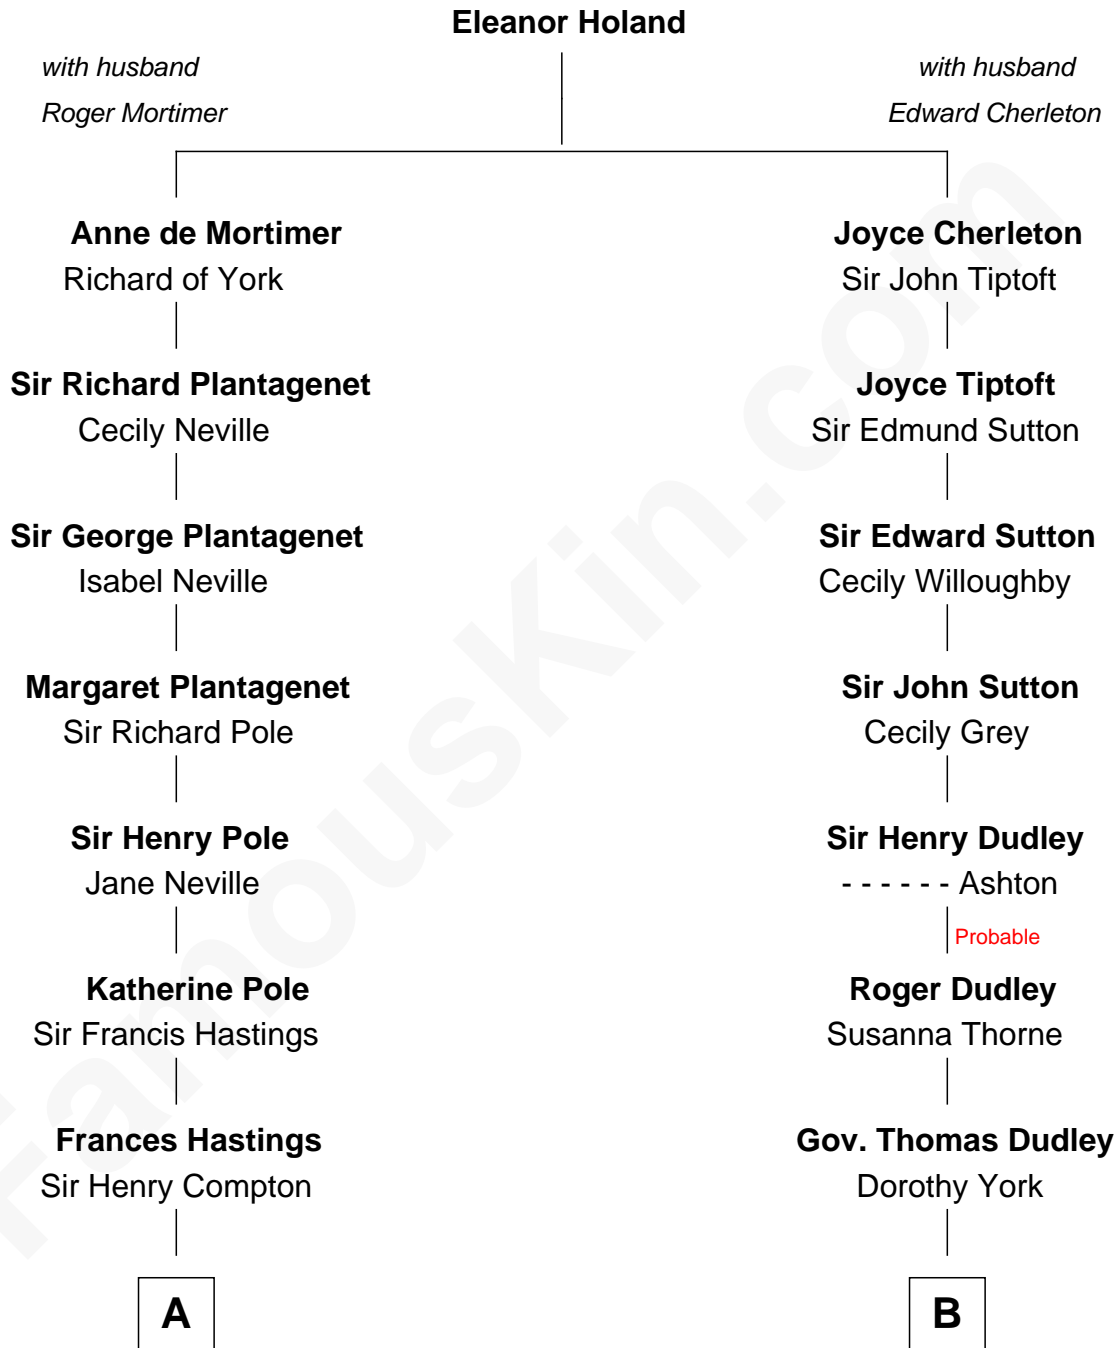

## Relationship Chart of

### Princess Diana

*Princess of Wales*

18th cousin 1 time removed of

**Kate Upton**  
*Sports Illustrated Swimsuit Cover Model*

FamousKin.com