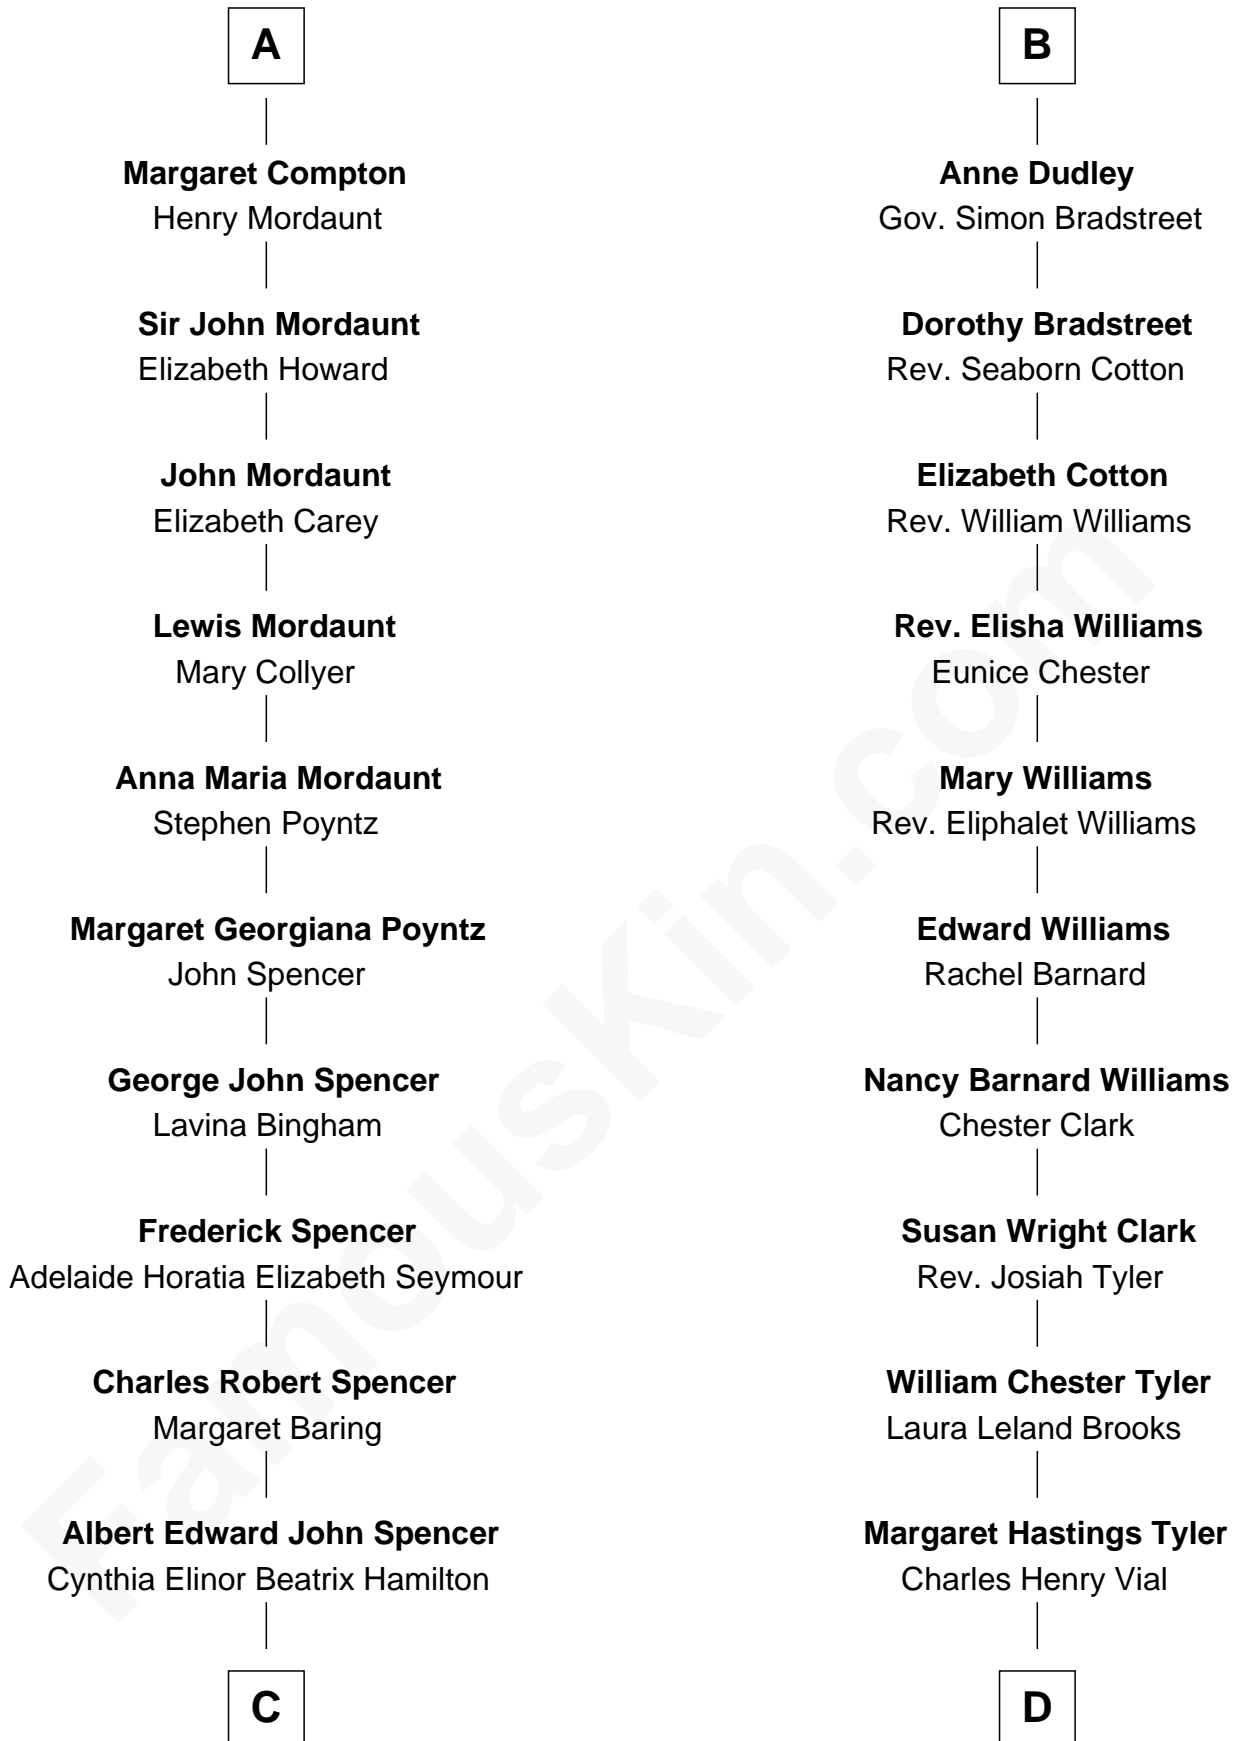

## Relationship Chart of

### Princess Diana

*Princess of Wales*

18th cousin 1 time removed of

**Kate Upton**  
*Sports Illustrated Swimsuit Cover Model*

FamousKin.com