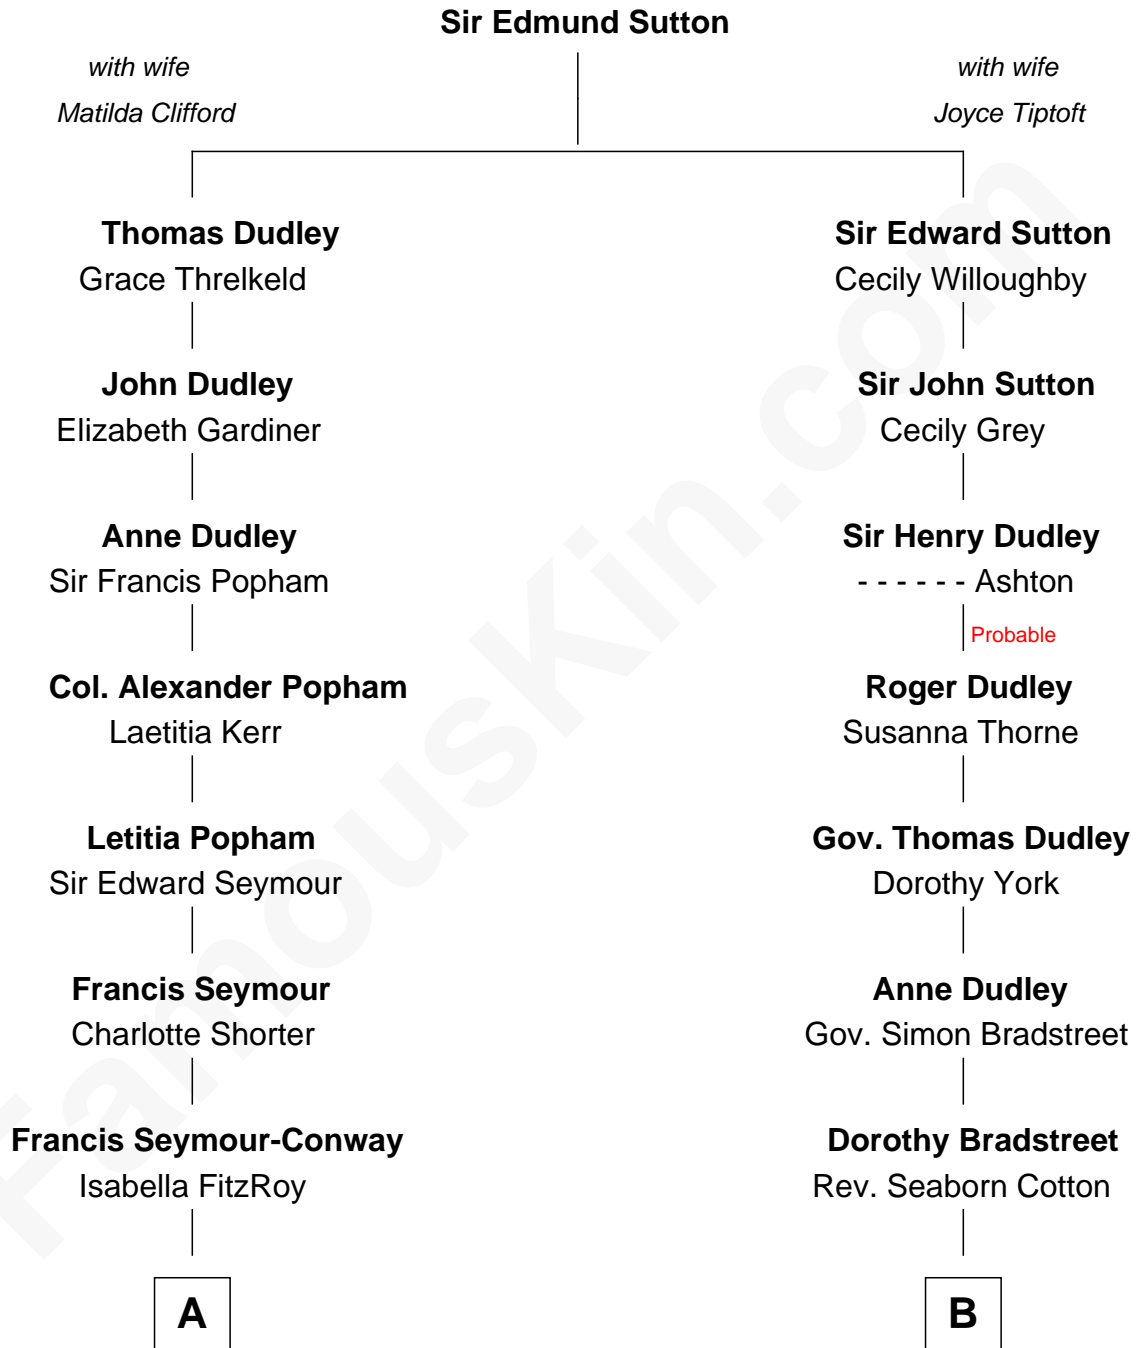

**FamousKin.com**  
**Relationship Chart of**  
**Princess Diana**  
*Princess of Wales*

13th cousin 4 times removed of

**Kate Upton**  
*Sports Illustrated Swimsuit Cover Model*

**A**

**Hugh Seymour-Conway**  
Anne Horatia Waldegrave

**Sir Horace Beauchamp Seymour**  
Elizabeth Malet Palk

**Adelaide Horatia Elizabeth Seymour**  
Frederick Spencer

**Charles Robert Spencer**  
Margaret Baring

**Albert Edward John Spencer**  
Cynthia Elinor Beatrix Hamilton