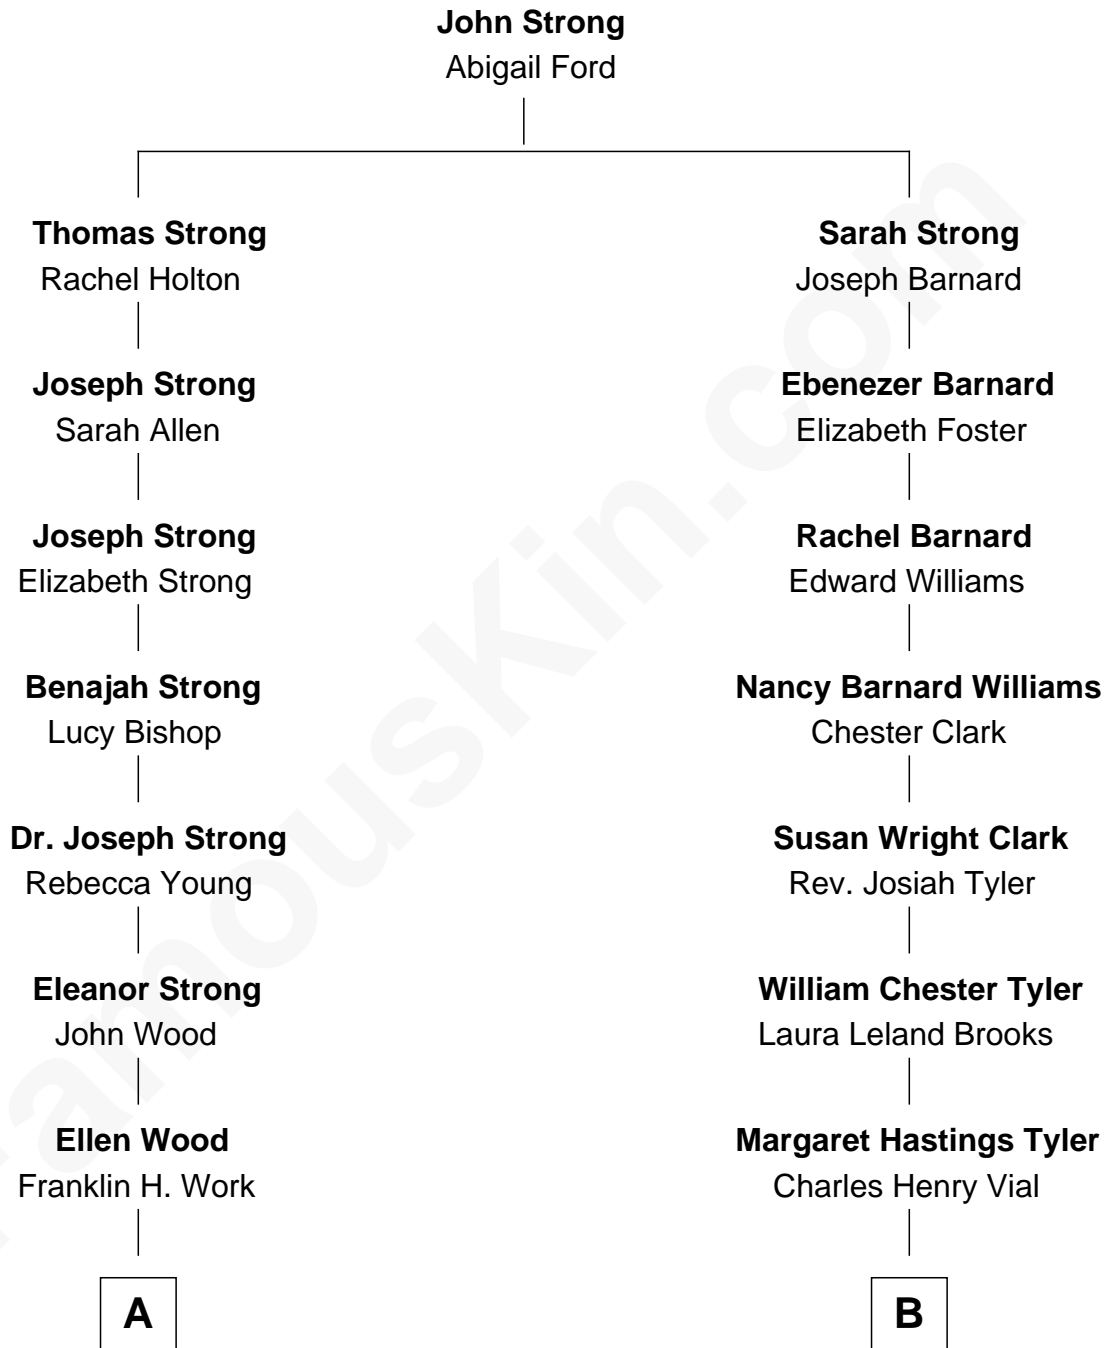

# FamousKin.com Relationship Chart of

**Princess Diana**

*Princess of Wales*

9th cousin 1 time removed of

**Kate Upton**

*Sports Illustrated Swimsuit Cover Model*

FamousKin.com