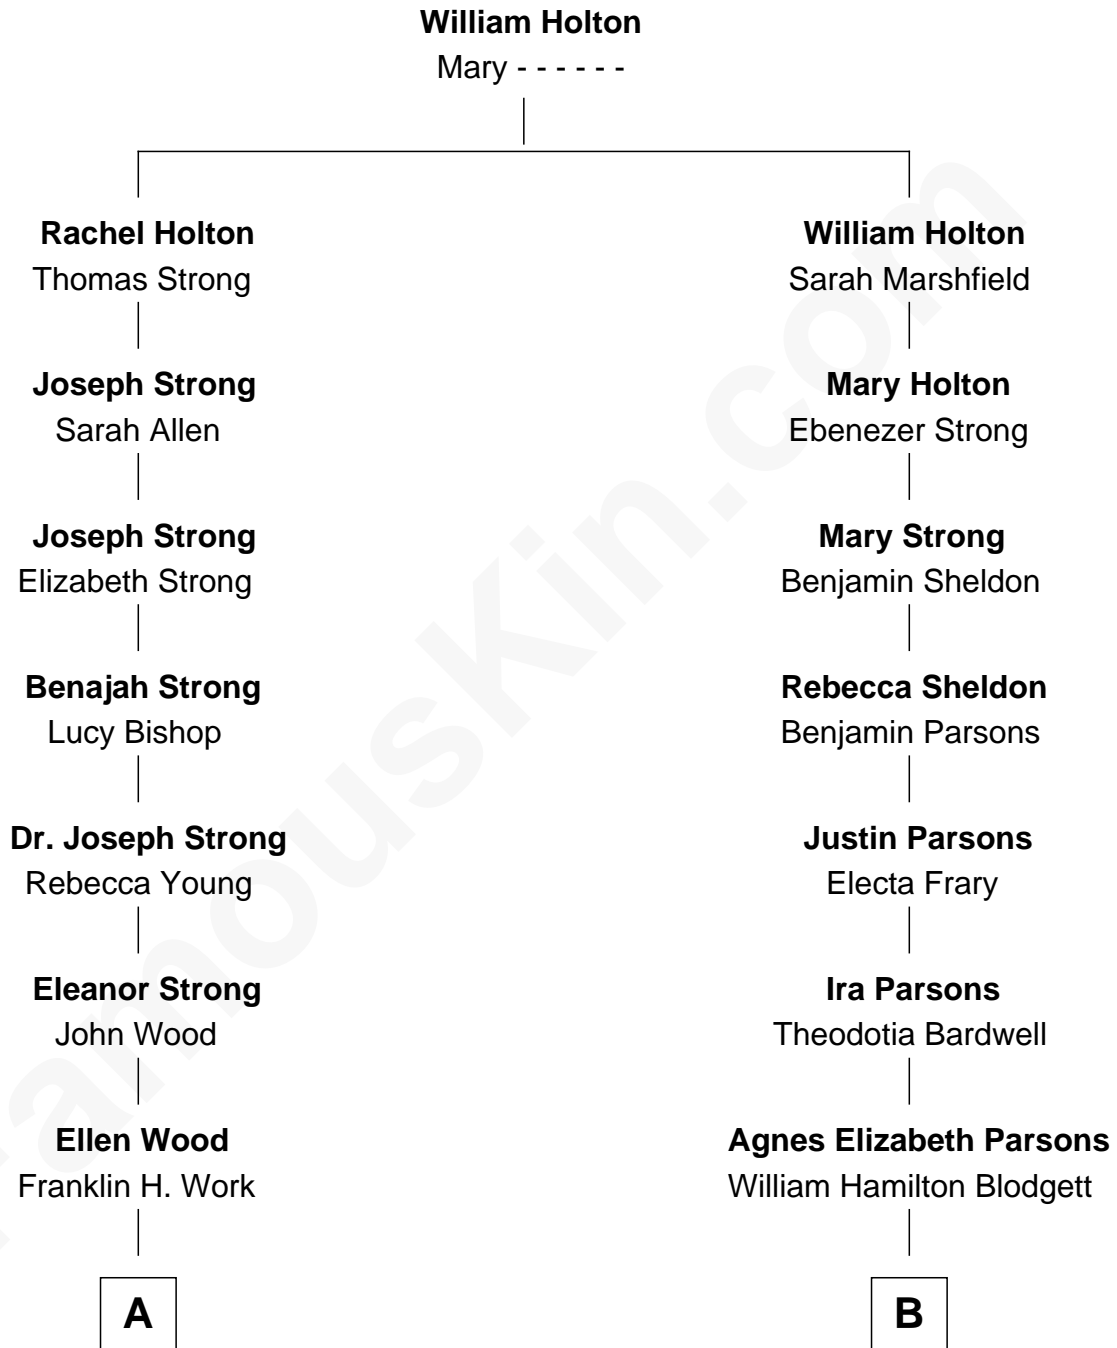

FamousKin.com Relationship Chart of

Princess Diana

Princess of Wales

8th cousin 2 times removed of

Frederick Upton

Co-Founder of Whirlpool Corporation

FamousKin.com