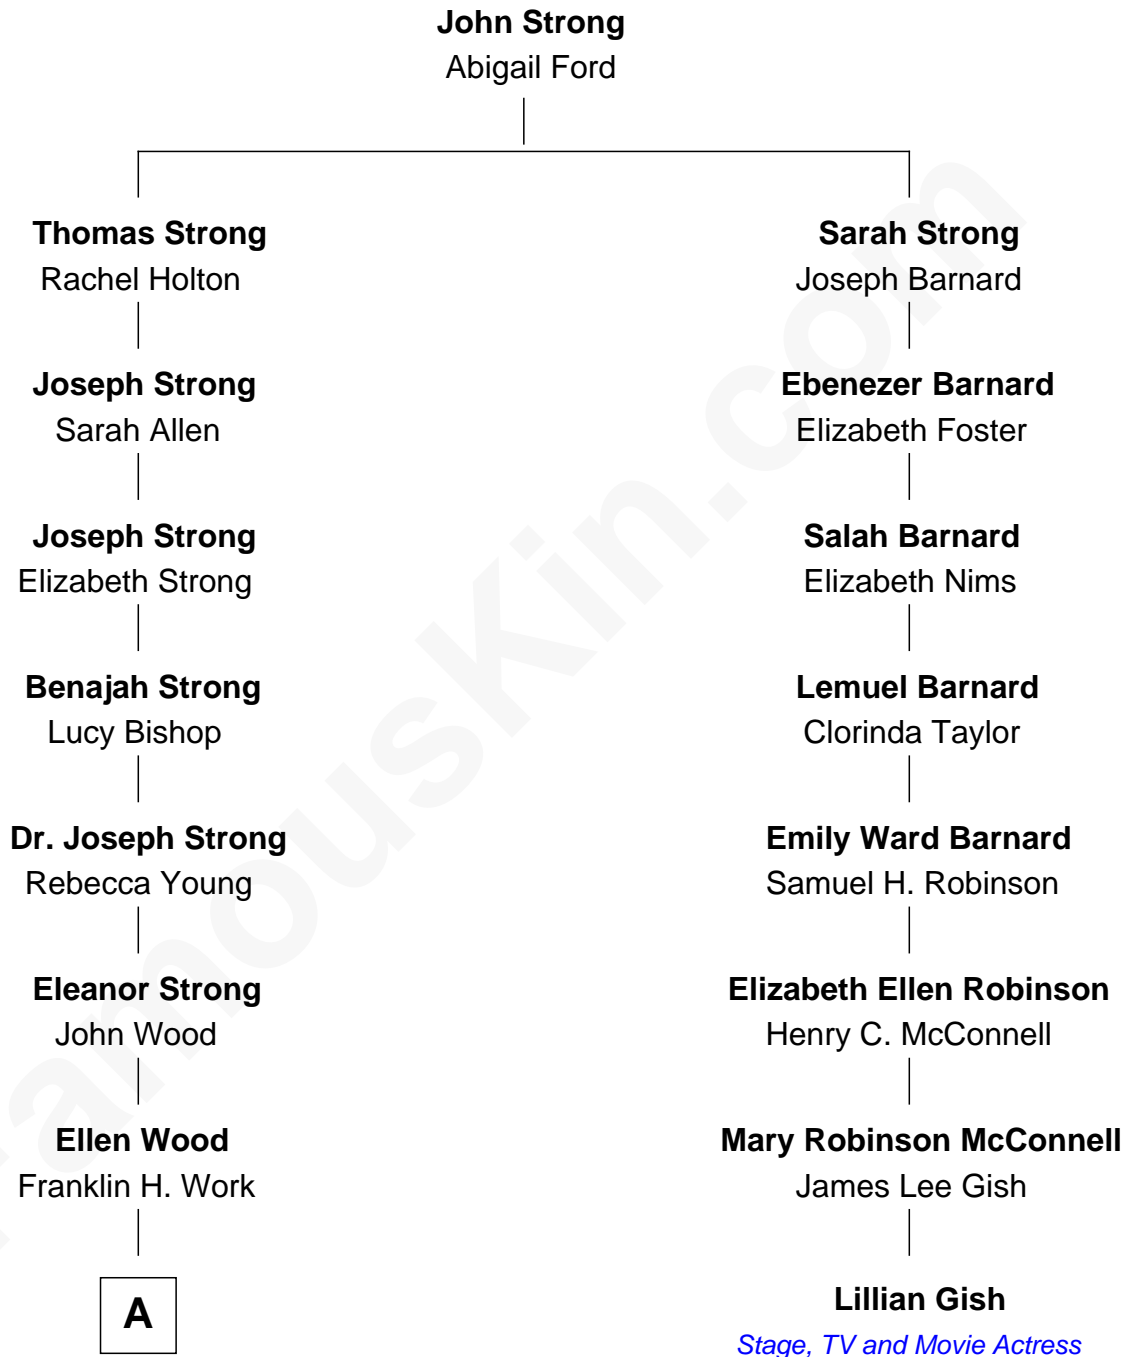

FamousKin.com

Relationship Chart of

Princess Diana

Princess of Wales

7th cousin 3 times removed of

Lillian Gish
Stage, TV and Movie Actress

A

—
Frances Eleanor Work
James Boothby Burke Roche

—
Edmund Maurice Burke Roche
Ruth Sylvia Gill

—
Frances Ruth Burke Roche
Edward John Spencer

—
Princess Diana
Princess of Wales

FamousKin.com