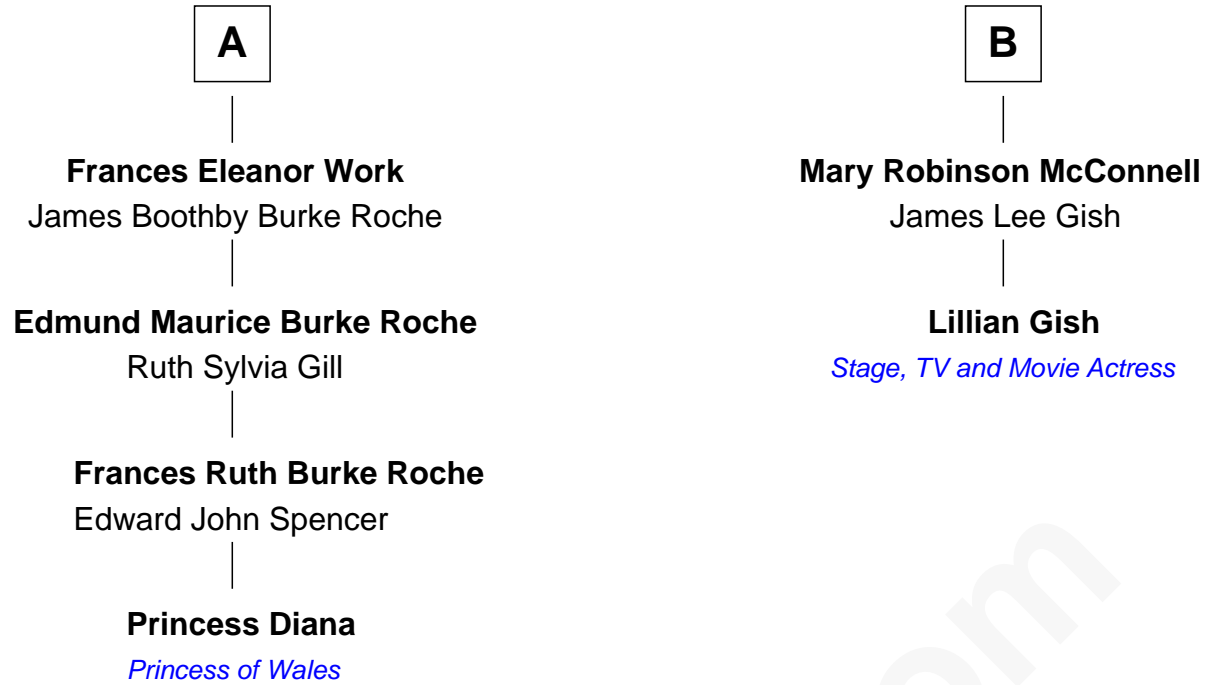

FamousKin.com Relationship Chart of

Princess Diana

Princess of Wales

8th cousin 2 times removed of

Lillian Gish

Stage, TV and Movie Actress

Henry Woodward

Elizabeth - - - - -

John Taylor

Samuel Taylor

Mary Hitchcock

Othniel Taylor

Martha Arms

Othniel Taylor

Dorothy Wilder

Clorinda Taylor

Lemuel Barnard

Emily Ward Barnard

Samuel H. Robinson

Elizabeth Ellen Robinson

Henry C. McConnell

B

FamousKin.com