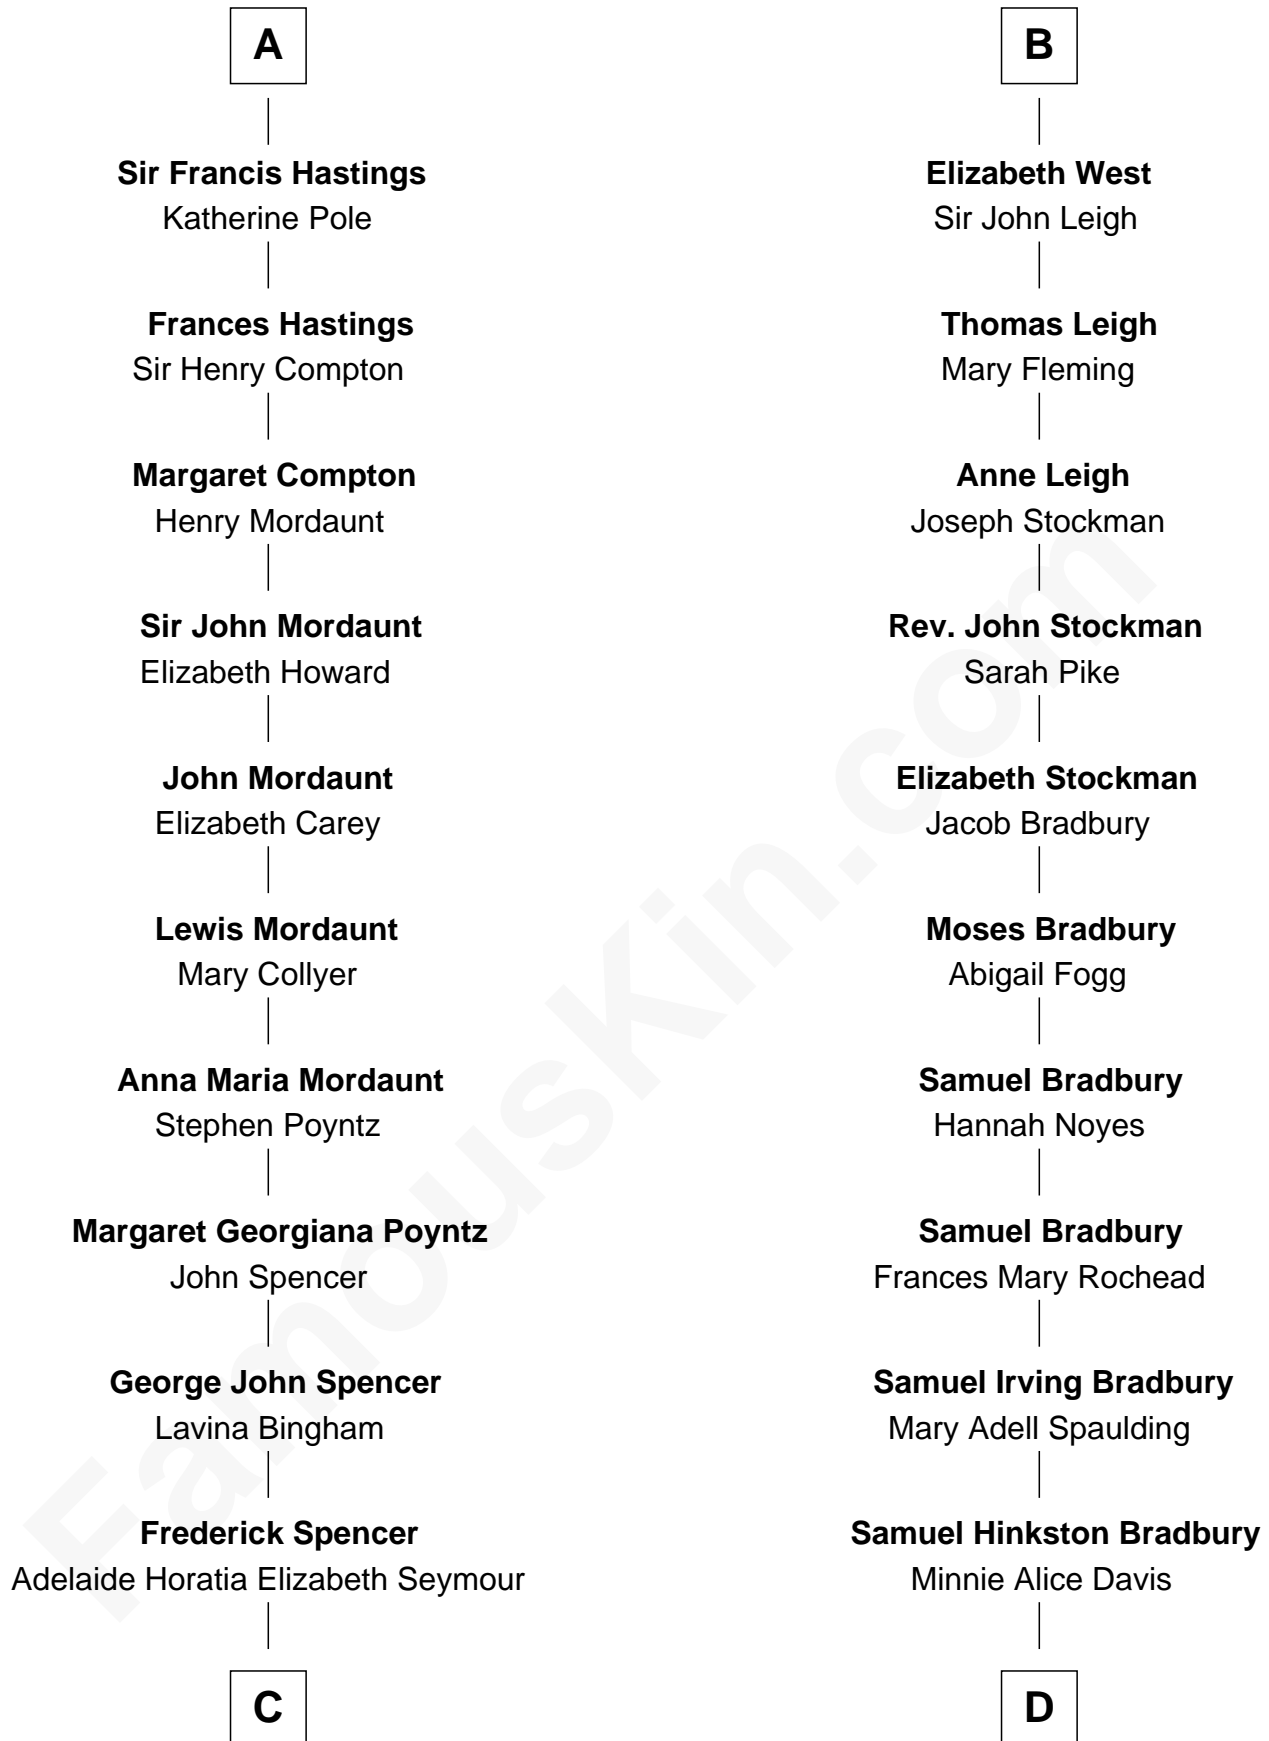

FamousKin.com

Relationship Chart of

Princess Diana

Princess of Wales

18th cousin 2 times removed of

Ray Bradbury
Author of The Martian Chronicles

FamousKin.com