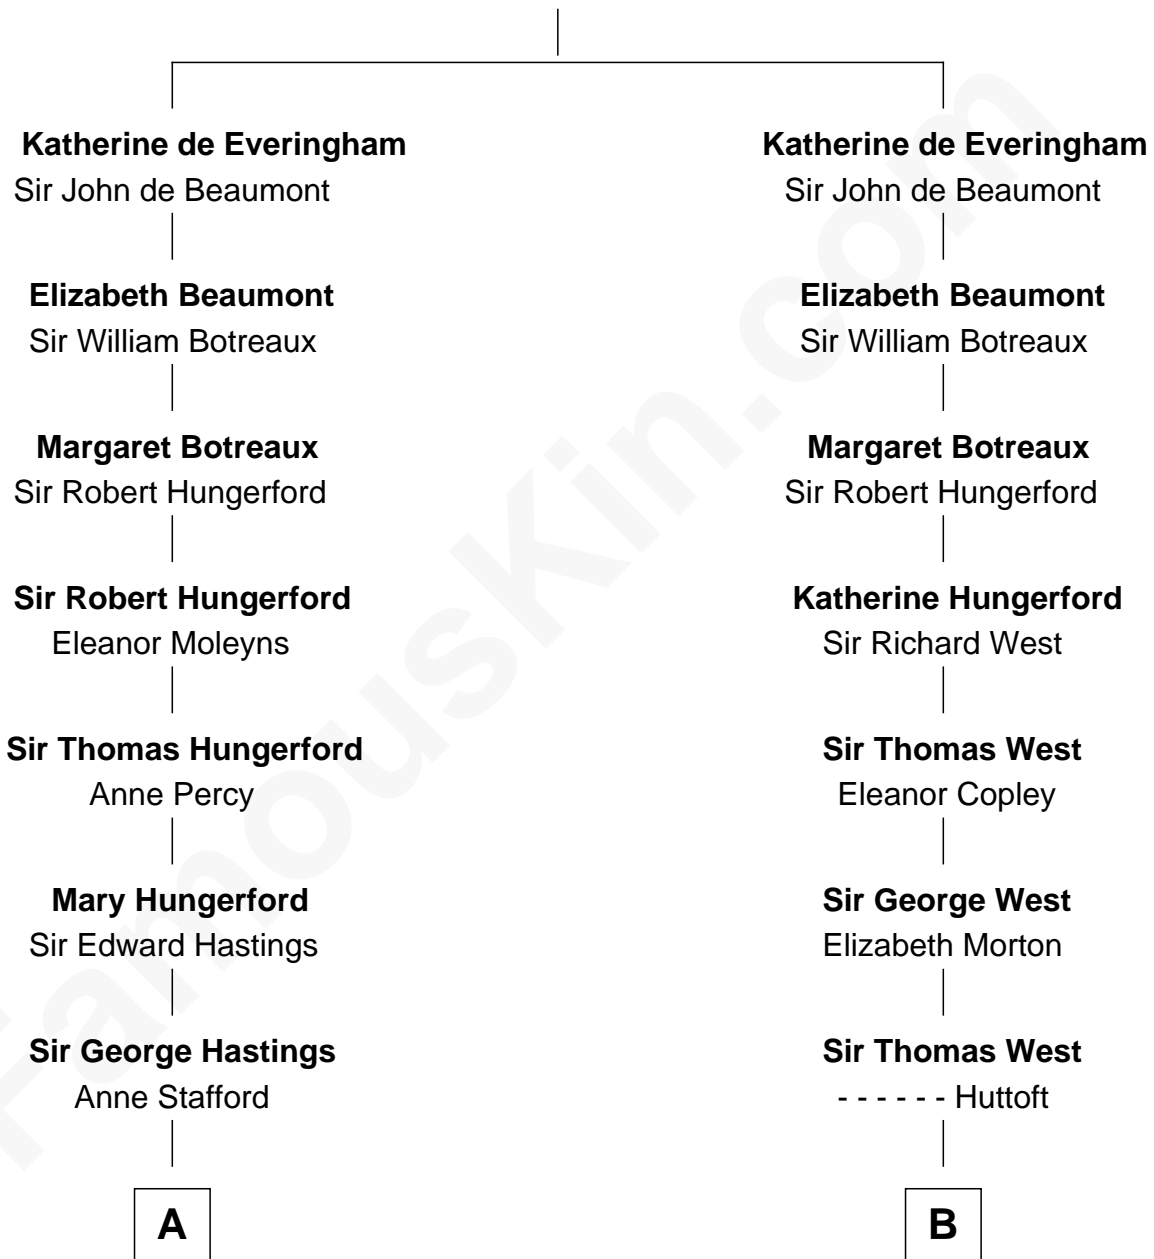

FamousKin.com Relationship Chart of

Princess Diana

Princess of Wales

18th cousin 2 times removed of

Ray Bradbury

Author of The Martian Chronicles

Sir Adam de Everingham

FamousKin.com