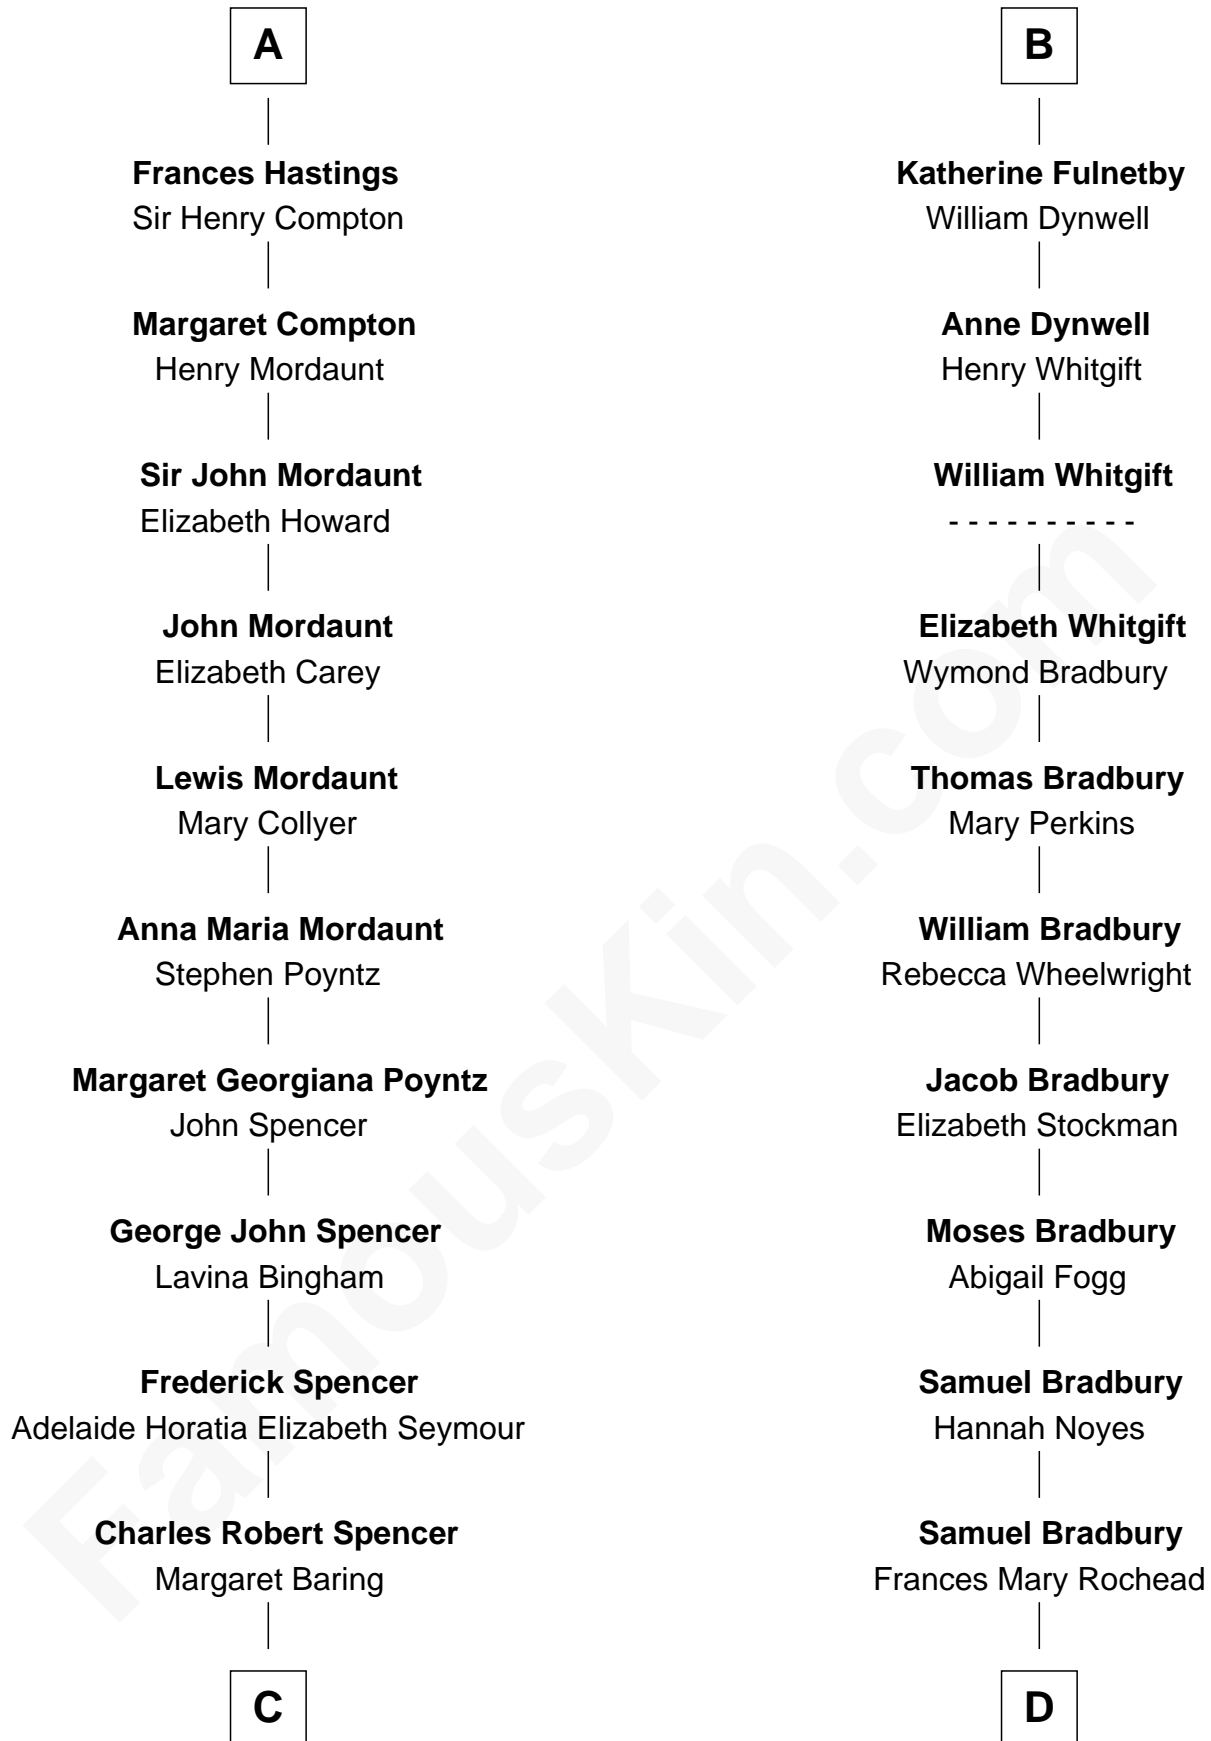

# FamousKin.com Relationship Chart of

**Princess Diana**

*Princess of Wales*

19th cousin 1 time removed of

**Ray Bradbury**

*Author of The Martian Chronicles*

**Sir Hugh I de Audley**

Iseult de Mortimer

**C**

**Albert Edward John Spencer**  
Cynthia Elinor Beatrix Hamilton

**Edward John Spencer**  
Frances Ruth Burke Roche

**Princess Diana**  
*Princess of Wales*

**D**

**Samuel Irving Bradbury**  
Mary Adell Spaulding

**Samuel Hinkston Bradbury**  
Minnie Alice Davis

**Leonard Spaulding Bradbury**  
Esther Marie Moberg

**Ray Bradbury**  
*Author of The Martian Chronicles*

FamousKin.com