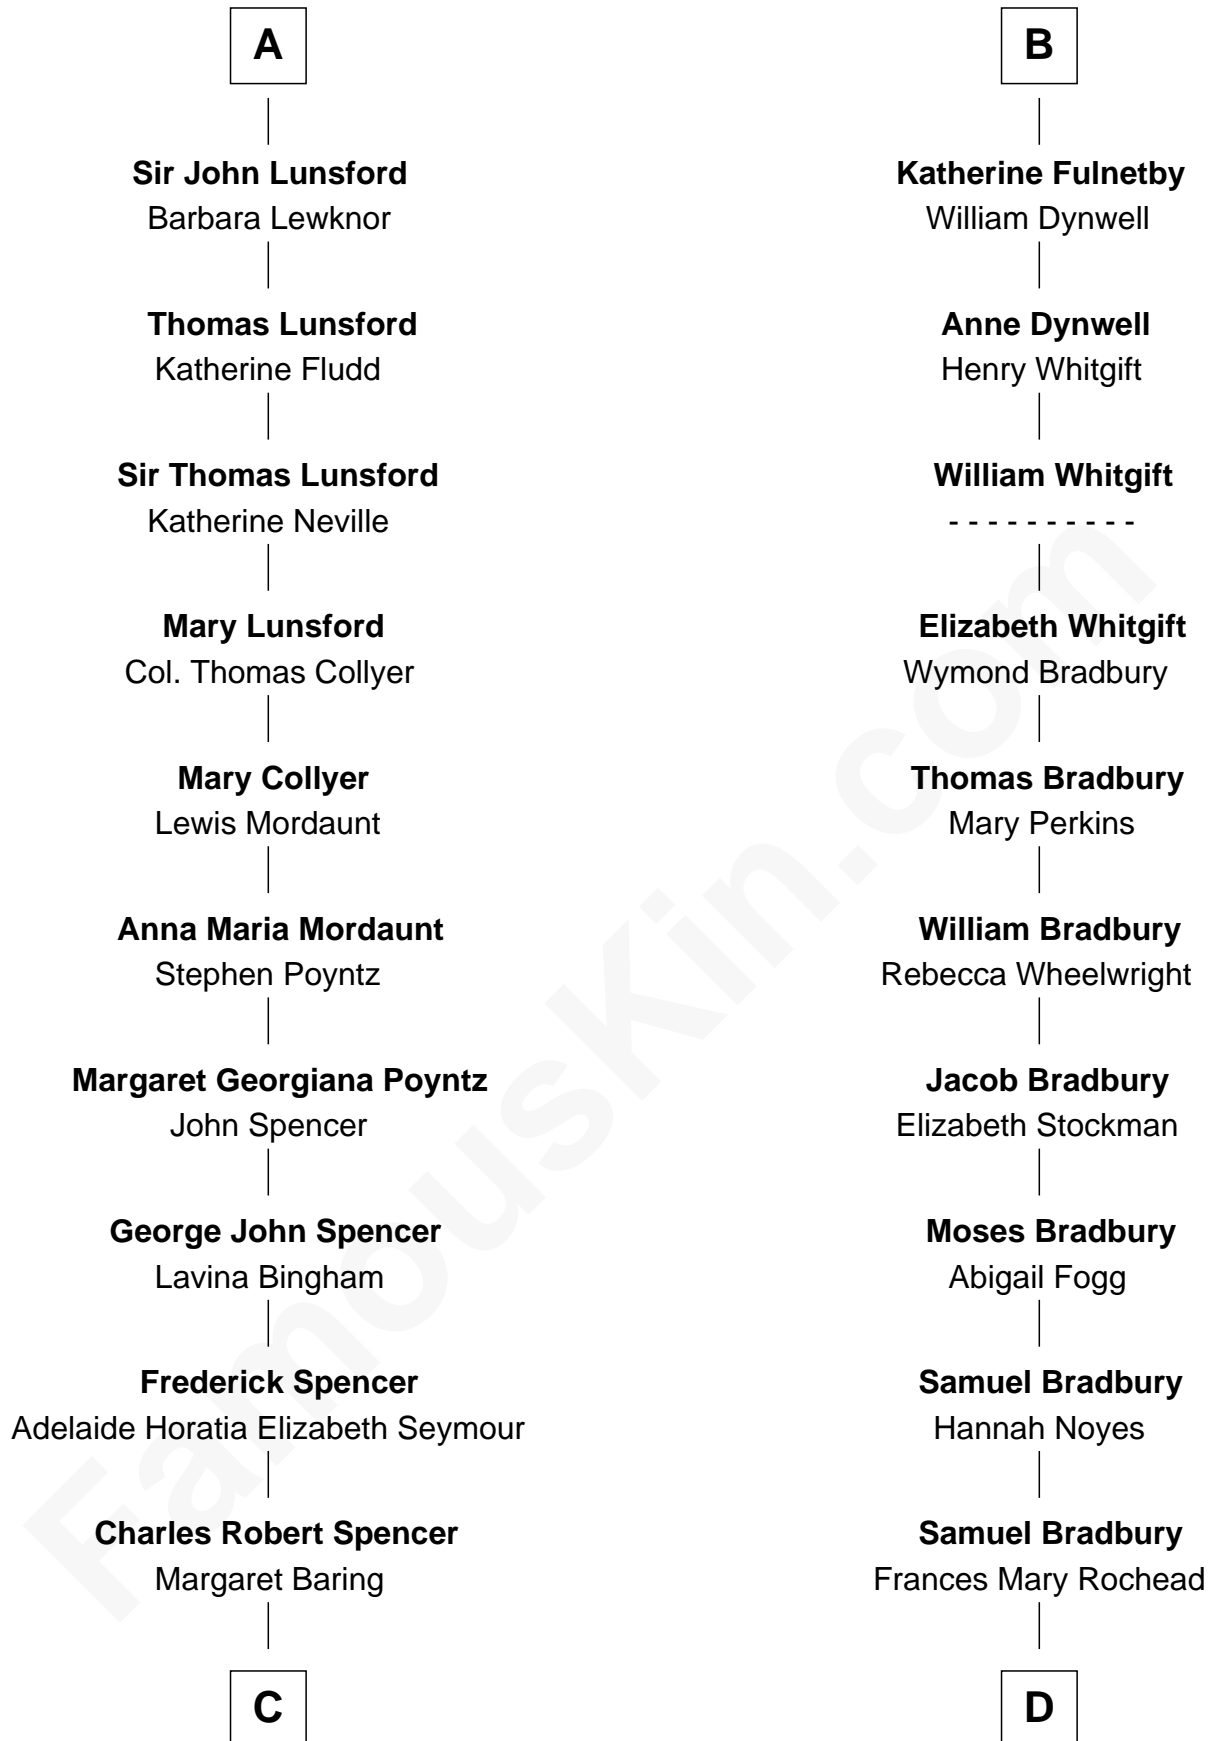

FamousKin.com Relationship Chart of

Princess Diana

Princess of Wales

19th cousin 1 time removed of

Ray Bradbury

Author of The Martian Chronicles

C

Albert Edward John Spencer
Cynthia Elinor Beatrix Hamilton

Edward John Spencer
Frances Ruth Burke Roche

Princess Diana
Princess of Wales

D

Samuel Irving Bradbury
Mary Adell Spaulding

Samuel Hinkston Bradbury
Minnie Alice Davis

Leonard Spaulding Bradbury
Esther Marie Moberg